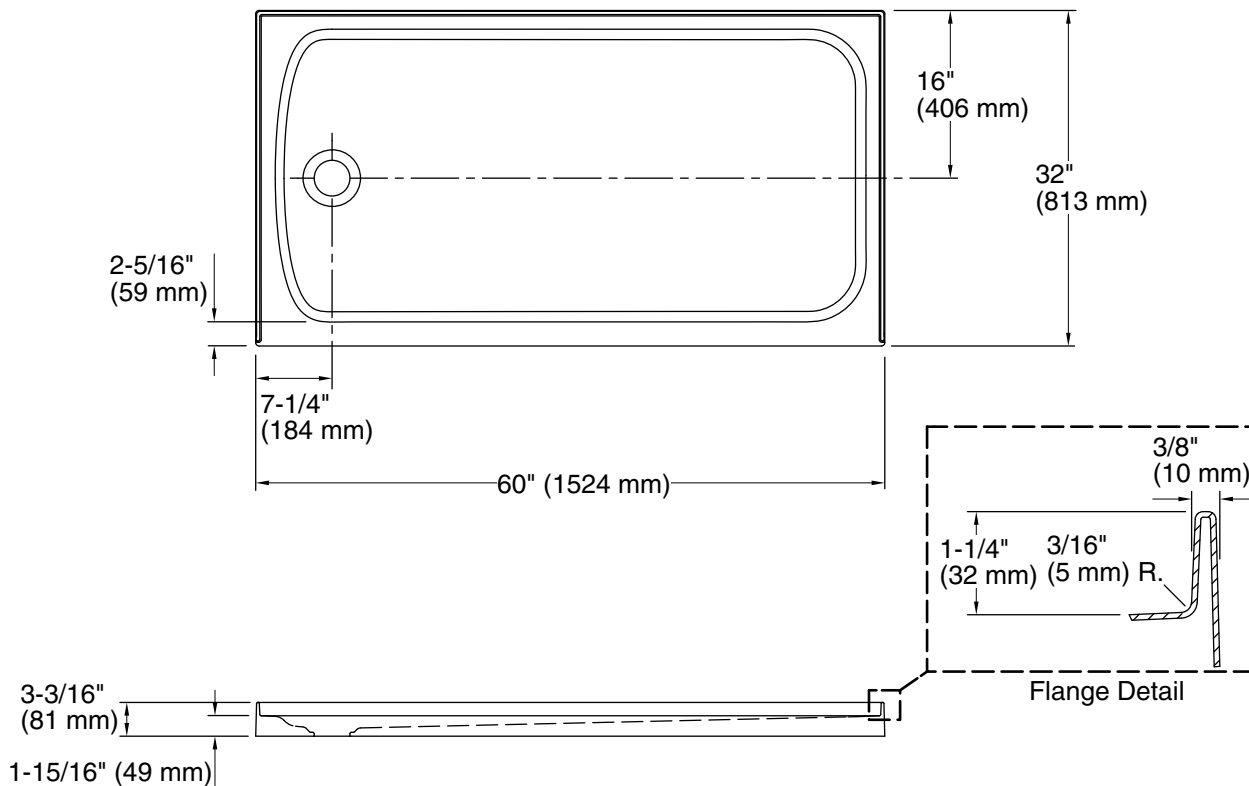

#### Technical Information

All product dimensions are nominal.

Drain location:	Left
Weight:	128 lbs (58.1 kg)
Minimum flat for door:	2" (51 mm)