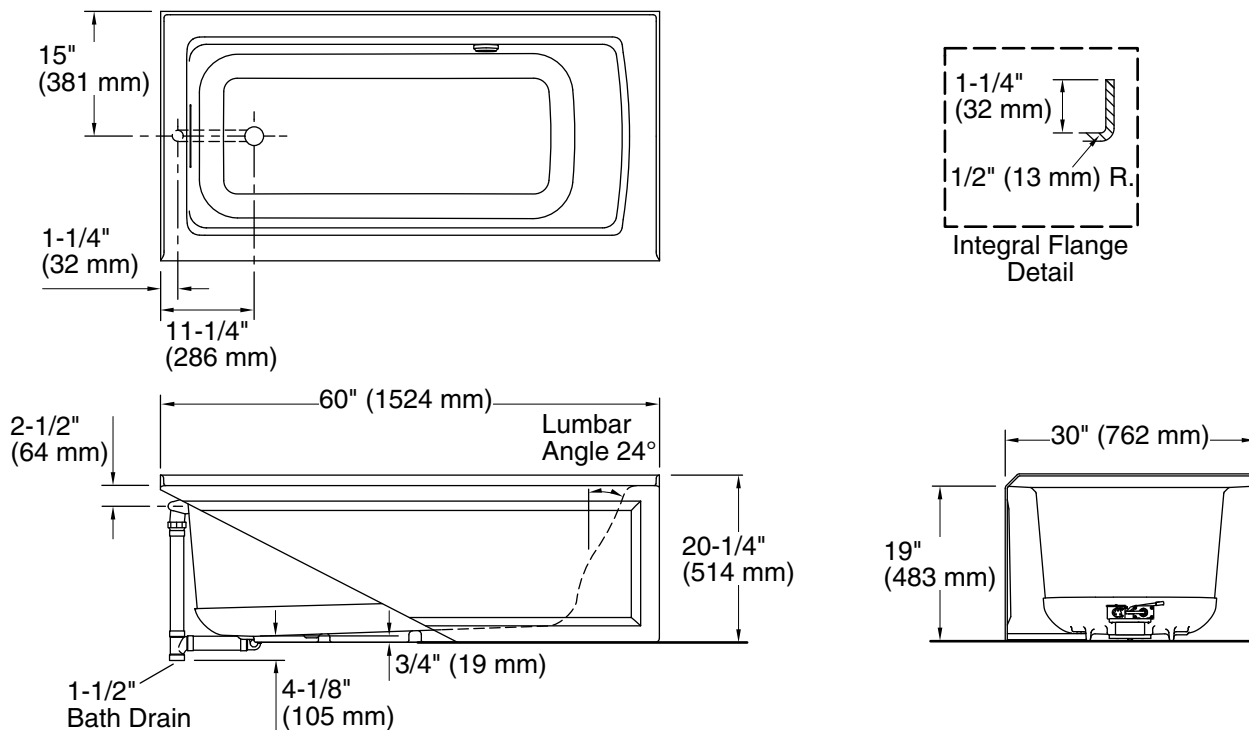

No change in measurements if connected with drain illustrated. (K-7272)

Required Electrical Service

One circuit required, protected with Class A Ground-Fault Circuit-Interrupter (GFCI). Outside North America, this device may be known as a Residual Current Device (RCD).

Heated Surface: 120 V, 15 A, 60 Hz

Technical Information

All product dimensions are nominal.

Drain location:	Left
Basin area, bottom:	45-1/8" x 19-11/16" (1146 mm x 500 mm)
Basin area, top:	52-1/8" x 22-1/16" (1324 mm x 560 mm)
Weight:	83 lbs (37.6 kg)
Minimum floor load:	46.7 lbs/ft² (228 kg/m²)
Water depth:	15-1/8" (384 mm)
Water capacity:	57 gal (215.8 L)
Electrical component rating:	Heated Surface: 120 V, 0.5 A, 60 Hz, 65 W
Minimum flat for door:	2-9/16" (66 mm)

Notes

Measure your actual product for rough-in details.

Install this product according to the installation instructions.

The hot water supply should be 70% of the capacity of the bath or greater. Installations will vary.

ADA compliant when installed to the specific requirements of these regulations.