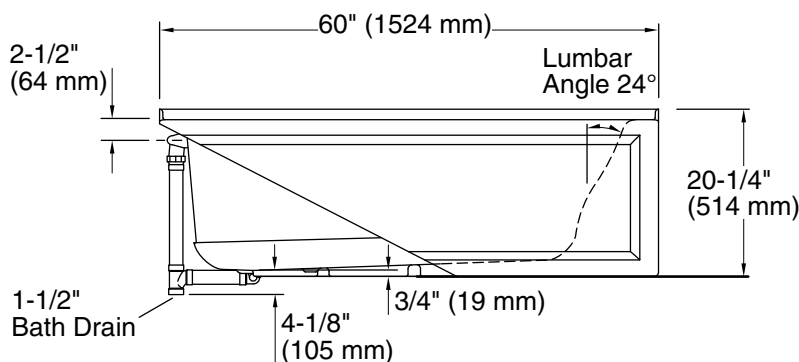

### Technical Information

All product dimensions are nominal.

Drain location:	Left
Basin area, bottom:	45-1/8" x 19-11/16" (1146 mm x 500 mm)
Basin area, top:	52-1/8" x 22-1/16" (1324 mm x 560 mm)
Weight:	73 lbs (33.1 kg)
Minimum floor load:	46 lbs/ft <sup>2</sup> (224.6 kg/m <sup>2</sup> )
Water depth:	15-1/8" (384 mm)
Water capacity:	57 gal (215.8 L)
Minimum flat for door:	2-9/16" (66 mm)