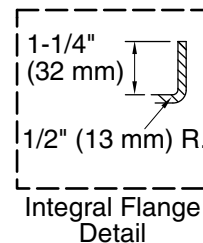

### Technical Information

All product dimensions are nominal.

Drain location:	Left
Basin area, bottom:	45-1/8" x 19-11/16" (1146 mm x 500 mm)
Basin area, top:	52-1/8" x 22-1/16" (1324 mm x 560 mm)
Weight:	73 lbs (33.1 kg)
Minimum floor load:	46 lbs/ft <sup>2</sup> (224.6 kg/m <sup>2</sup> )
Water depth:	15-1/8" (384 mm)
Water capacity:	57 gal (215.8 L)
Minimum flat for door:	2-9/16" (66 mm)