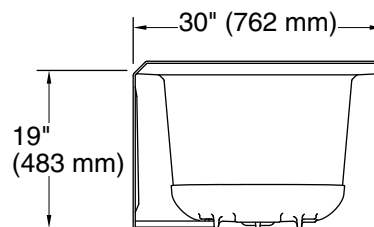

### Technical Information

All product dimensions are nominal.

Drain location:	Left
Basin area, bottom:	45-1/8" x 19-11/16" (1146 mm x 500 mm)
Basin area, top:	52-1/8" x 22-1/16" (1324 mm x 560 mm)
Weight:	73 lbs (33.1 kg)
Minimum floor load:	46 lbs/ft <sup>2</sup> (224.6 kg/m <sup>2</sup> )
Water depth:	15-1/8" (384 mm)
Water capacity:	57 gal (215.8 L)
Minimum flat for door:	2-9/16" (66 mm)