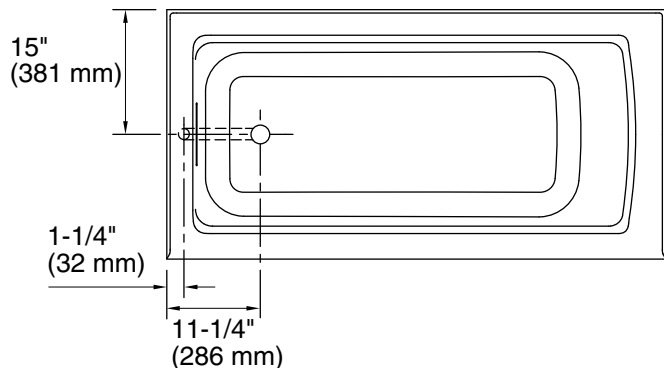

No change in measurements if connected with drain illustrated. (K-7272)