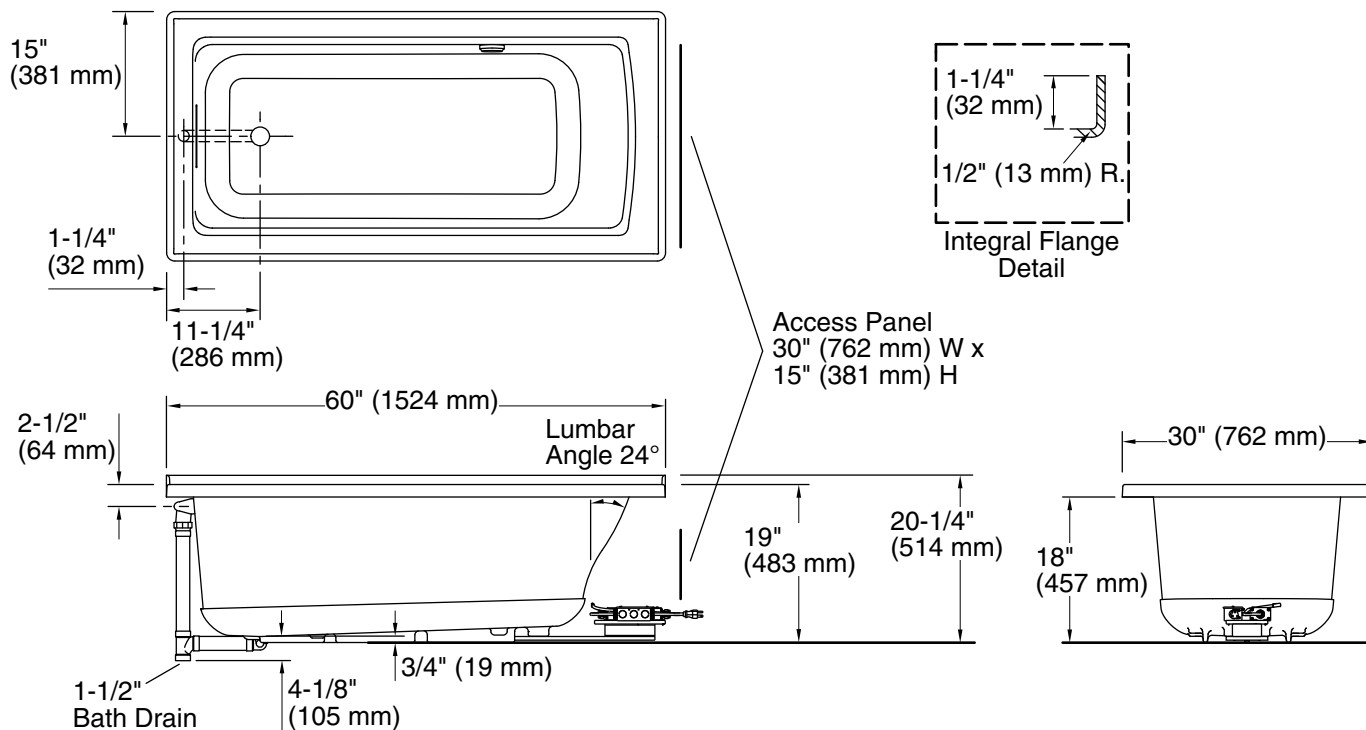

No change in measurements if connected with drain illustrated. (K-7272)

Required Electrical Service

One circuit required, protected with Class A Ground-Fault Circuit-Interrupter (GFCI). Outside North America, this device may be known as a Residual Current Device (RCD).

Heated Surface: 120 V, 15 A, 60 Hz

Technical Information

All product dimensions are nominal.

Drain location: Left
Basin area, bottom: 45-1/8" x 19-11/16" (1146 mm x 500 mm)
Basin area, top: 52-1/8" x 22-1/16" (1324 mm x 560 mm)
Weight: 68 lbs (30.8 kg)
Minimum floor load: 45.5 lbs/ft² (222.2 kg/m²)
Water depth: 15-1/8" (384 mm)
Water capacity: 57 gal (215.8 L)
Electrical component rating: Heated Surface: 120 V, 0.5 A, 60 Hz, 65 W
Minimum flat for door: 2-9/16" (65 mm)

Notes

Measure your actual product for rough-in details.

Install this product according to the installation instructions.

The hot water supply should be 70% of the capacity of the bath or greater. Installations will vary.

ADA compliant when installed to the specific requirements of these regulations.