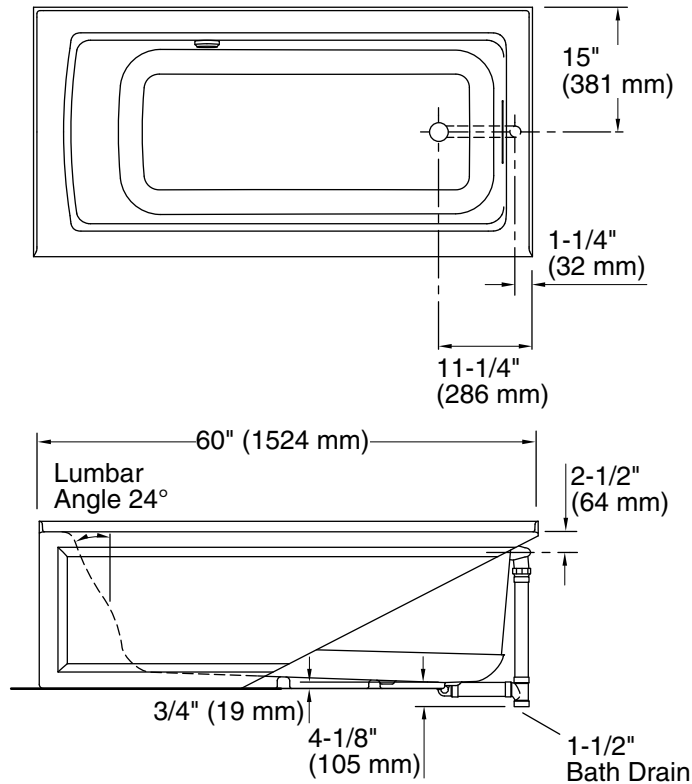

No change in measurements if connected with drain illustrated. (K-7272)