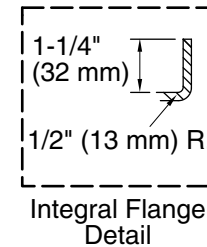

Required Electrical Service

One circuit required, protected with Class A Ground-Fault Circuit-Interrupter (GFCI). Outside North America, this device may be known as a Residual Current Device (RCD).

Heated Surface: 120 V, 15 A, 60 Hz

Technical Information

All product dimensions are nominal.

Drain location:	Right
Basin area, bottom:	45-1/8" x 19-11/16" (1146 mm x 500 mm)
Basin area, top:	52-1/8" x 22-1/16" (1324 mm x 560 mm)
Weight:	83 lbs (37.6 kg)
Minimum floor load:	46.7 lbs/ft² (228 kg/m²)
Water depth:	15-1/8" (384 mm)
Water capacity:	57 gal (215.8 L)
Electrical component rating:	Heated Surface: 120 V, 0.5 A, 60 Hz, 65 W
Minimum flat for door:	2-9/16" (66 mm)

Notes

Measure your actual product for rough-in details.

Install this product according to the installation instructions.

The hot water supply should be 70% of the capacity of the bath or greater. Installations will vary.

ADA compliant when installed to the specific requirements of these regulations.