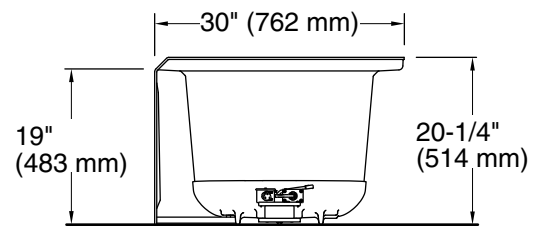

Required Electrical Service

One circuit required, protected with Class A Ground-Fault Circuit-Interrupter (GFCI). Outside North America, this device may be known as a Residual Current Device (RCD).

Heated Surface: 120 V, 15 A, 60 Hz

Technical Information

All product dimensions are nominal.

Drain location:	Right
Basin area, bottom:	45-1/8" x 19-11/16" (1146 mm x 500 mm)
Basin area, top:	52-1/8" x 22-1/16" (1324 mm x 560 mm)
Weight:	83 lbs (37.6 kg)
Minimum floor load:	46.7 lbs/ft² (228 kg/m²)
Water depth:	15-1/8" (384 mm)
Water capacity:	57 gal (215.8 L)
Electrical component rating:	Heated Surface: 120 V, 0.5 A, 60 Hz, 65 W
Minimum flat for door:	2-9/16" (66 mm)

Notes

Measure your actual product for rough-in details.

Install this product according to the installation instructions.

The hot water supply should be 70% of the capacity of the bath or greater. Installations will vary.

ADA compliant when installed to the specific requirements of these regulations.