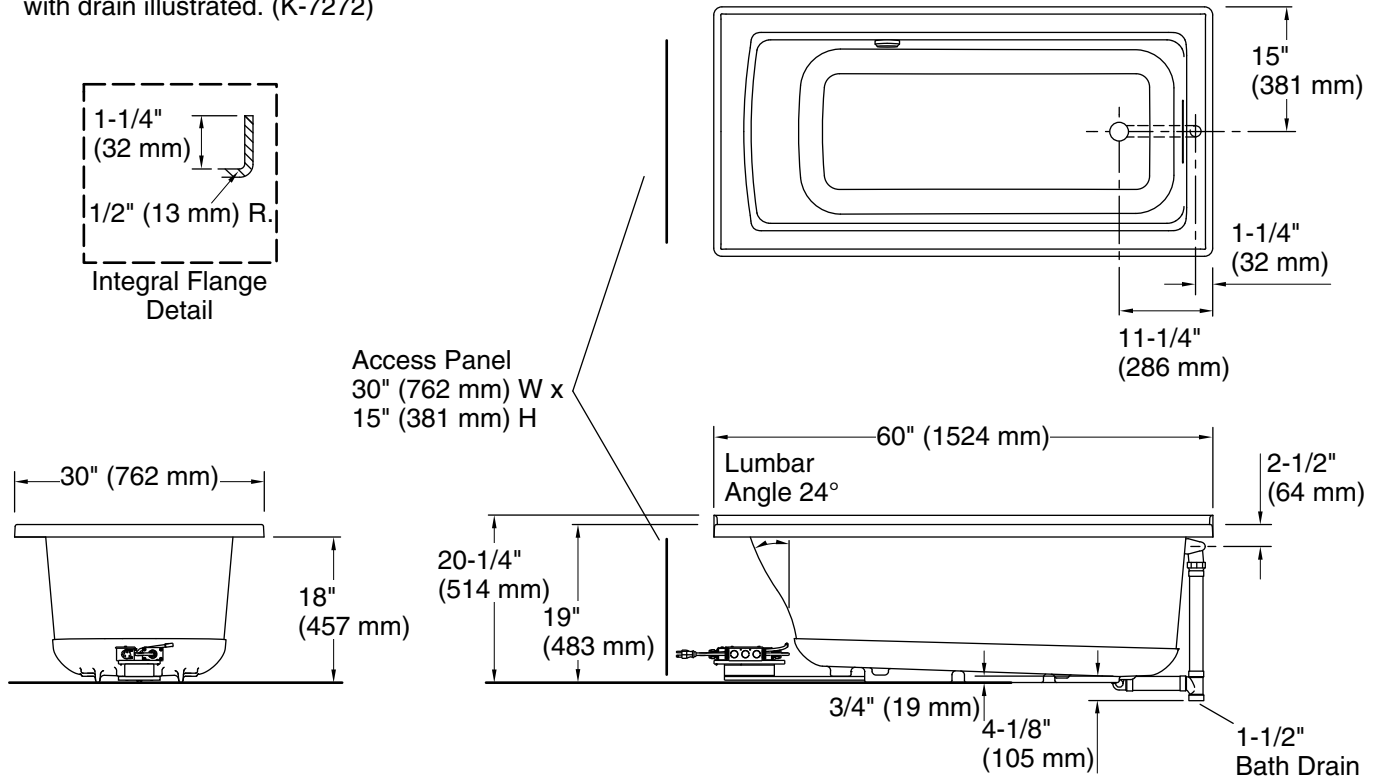

No change in measurements if connected with drain illustrated. (K-7272)

Required Electrical Service

One circuit required, protected with Class A Ground-Fault Circuit-Interrupter (GFCI). Outside North America, this device may be known as a Residual Current Device (RCD).

Heated Surface: 120 V, 15 A, 60 Hz

Technical Information

All product dimensions are nominal.

Drain location: Right

Basin area, bottom: 45-1/8" x 19-11/16" (1146 mm x 500 mm)

Basin area, top: 52-1/8" x 22-1/16" (1324 mm x 560 mm)

Weight: 68 lbs (30.8 kg)

Minimum floor load: 45.5 lbs/ft² (222.2 kg/m²)

Water depth: 15-1/8" (384 mm)

Water capacity: 57 gal (215.8 L)

Electrical component rating: Heated Surface: 120 V, 0.5 A, 60 Hz, 65 W

Minimum flat for door: 2-9/16" (65 mm)

Notes

Measure your actual product for rough-in details.

Install this product according to the installation instructions.

The hot water supply should be 70% of the capacity of the bath or greater. Installations will vary.

ADA compliant when installed to the specific requirements of these regulations.