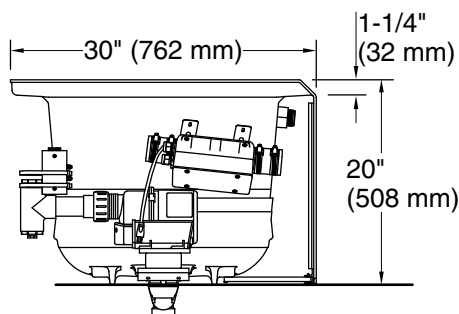

## 60" x 30" alcove Heated BubbleMassage™ air bath, right drain K-1947-GHRA

No change in measurements if connected with drain illustrated. (K-7272)

Integral Flange Detail

### Technical Information

All product dimensions are nominal.

Drain location:	Right
Weight:	113 lbs (51.3 kg)
Minimum floor load:	48.2 lbs/ft <sup>2</sup> (235.3 kg/m <sup>2</sup> )
Water depth:	15-1/8" (384 mm)
Water capacity:	57 gal (215.8 L)
Electrical component rating:	Blower: 120 V, 10 A, 60 Hz Heater: 120 V, 5 A, 60 Hz
Minimum flat for door:	2-9/16" (66 mm)