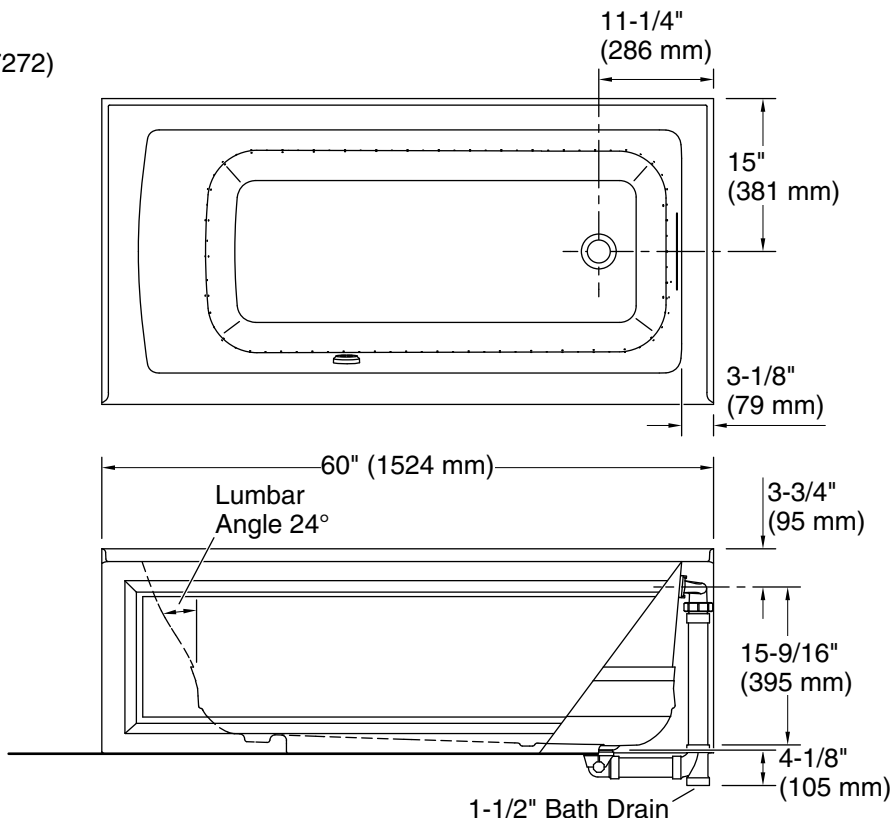

## 60" x 30" alcove Heated BubbleMassage™ air bath, right drain K-1947-GHRA

No change in measurements if connected with drain illustrated. (K-7272)

Integral Flange Detail

### Technical Information

All product dimensions are nominal.

Drain location:	Right
Weight:	113 lbs (51.3 kg)
Minimum floor load:	48.2 lbs/ft <sup>2</sup> (235.3 kg/m <sup>2</sup> )
Water depth:	15-1/8" (384 mm)
Water capacity:	57 gal (215.8 L)
Electrical component rating:	Blower: 120 V, 10 A, 60 Hz Heater: 120 V, 5 A, 60 Hz
Minimum flat for door:	2-9/16" (66 mm)