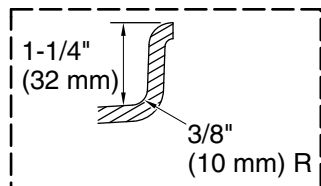

## 60" x 30" alcove Heated BubbleMassage™ air bath, right drain K-1947-GHRA

No change in measurements if connected with drain illustrated. (K-7272)

Integral Flange Detail