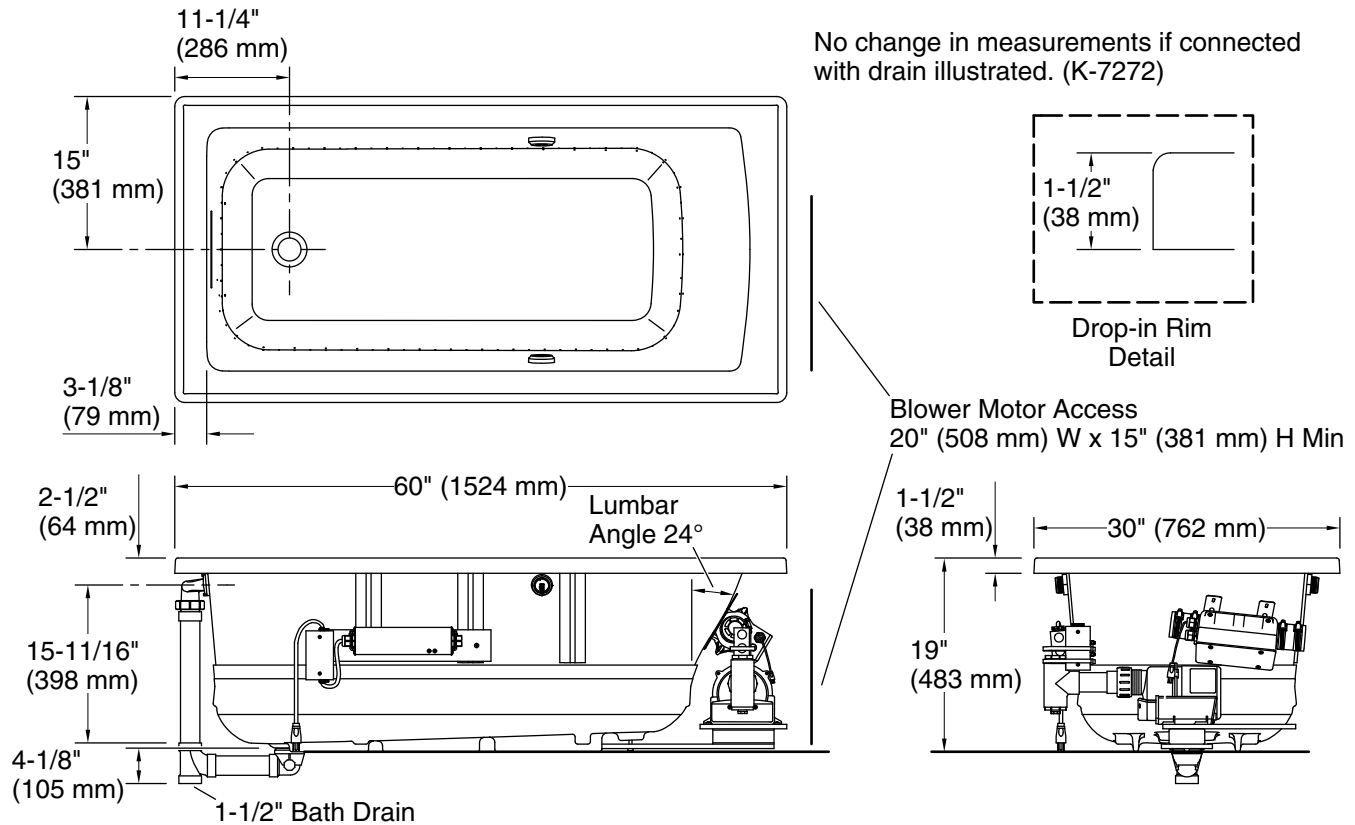

Required Electrical Service

Two dedicated circuits required, protected with Class A Ground-Fault Circuit-Interrupter (GFCI). Outside North America, this device may be known as a Residual Current Device (RCD).

Blower, Heated	120 V, 15 A, 60 Hz
Surface:	
Heater:	120 V, 15 A, 60 Hz

Technical Information

All product dimensions are nominal.

Drain location:	Reversible
Basin area, bottom:	45-1/8" x 19-11/16" (1146 mm x 500 mm)
Basin area, top:	52-1/8" x 22-1/16" (1324 mm x 560 mm)
Weight:	110 lbs (49.9 kg)
Minimum floor load:	48 lbs/ft² (234.4 kg/m²)
Water depth:	15-1/8" (384 mm)
Water capacity:	57 gal (215.8 L)
Electrical component rating:	Blower: 120 V, 10 A, 60 Hz Heated Surface: 120 V, 0.5 A, 60 Hz Heater: 120 V, 5 A, 60 Hz

Notes

Measure your actual product for rough-in details.

Install this product according to the installation instructions.

The hot water supply should be 70% of the capacity of the bath or greater. Installations will vary.

This product is designed for drop-in installation only. It is not suited for use in a three-wall alcove with an overhead shower.

Remote blower installation kit is available for relocating the blower. Provide access for servicing the blower.

Do not relocate or alter the PVC tee or coiled flexible tubing connected to the blower. Follow the blower relocation instructions exactly.

ADA compliant when installed to the specific requirements of these regulations.