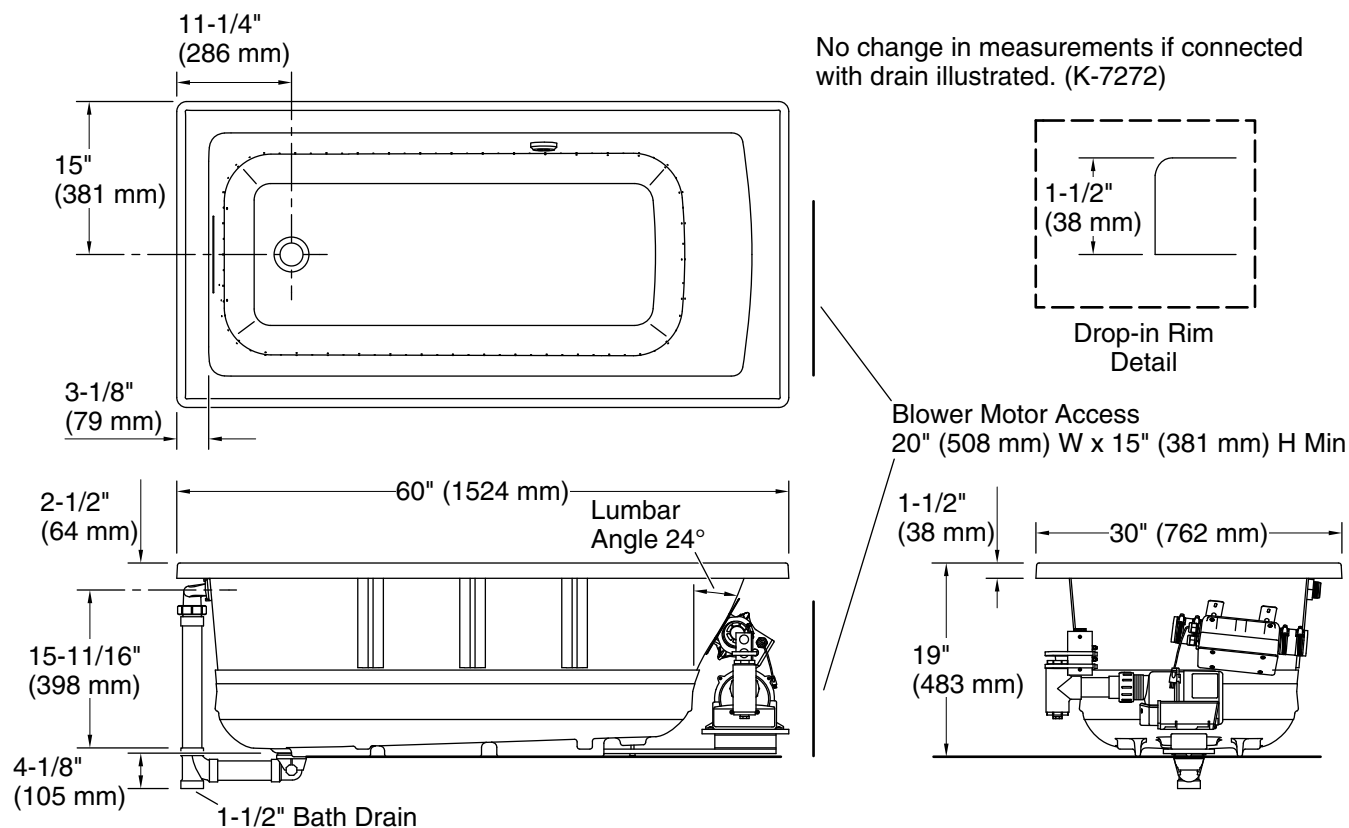

Required Electrical Service

Two dedicated circuits required, protected with Class A Ground-Fault Circuit-Interrupter (GFCI). Outside North America, this device may be known as a Residual Current Device (RCD).

Blower: 120 V, 15 A, 60 Hz
Heater: 120 V, 15 A, 60 Hz

Technical Information

All product dimensions are nominal.

Drain location: Reversible
Weight: 100 lbs (45.4 kg)
Minimum floor load: 48 lbs/ft² (234.4 kg/m²)
Water depth: 15-1/8" (384 mm)
Water capacity: 57 gal (215.8 L)
Electrical component rating: Blower: 120 V, 10 A, 60 Hz
Heater: 120 V, 5 A, 60 Hz
Minimum flat for door: 2-1/8" (54 mm)

Notes

Measure your actual product for rough-in details.
Install this product according to the installation instructions.
The hot water supply should be 70% of the capacity of the bath or greater. Installations will vary.
This product is designed for drop-in installation only. It is not suited for use in a three-wall alcove with an overhead shower.
Remote blower installation kit is available for relocating the blower. Provide access for servicing the blower.
Do not relocate or alter the PVC tee or coiled flexible tubing connected to the blower. Follow the blower relocation instructions exactly.
ADA compliant when installed to the specific requirements of these regulations.