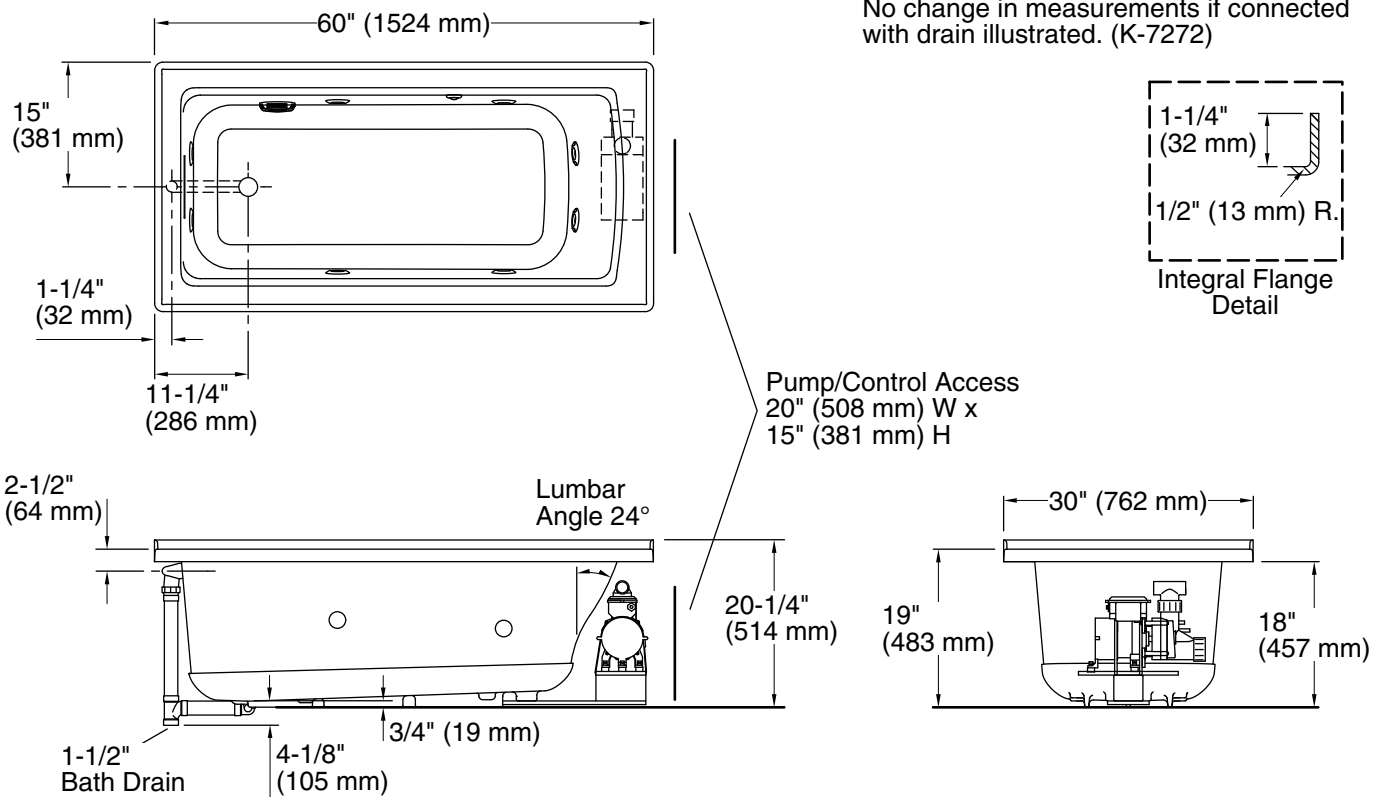

Required Electrical Service

Two dedicated circuits required, protected with Class A Ground-Fault Circuit-Interrupter (GFCI). Outside North America, this device may be known as a Residual Current Device (RCD).

Pump: 120 V, 15 A, 60 Hz
Heater: 120 V, 15 A, 60 Hz

Technical Information

All product dimensions are nominal.

Drain location: Left
Basin area, bottom: 45-1/8" x 19-11/16" (1146 mm x 500 mm)
Basin area, top: 52-1/8" x 22-1/16" (1324 mm x 560 mm)
Weight: 98 lbs (44.5 kg)
Minimum floor load: 48 lbs/ft² (234.4 kg/m²)
Water depth: 15-1/8" (384 mm)
Water capacity: 57 gal (215.8 L)
Electrical component rating: Pump: 120 V, 7 A, 60 Hz
Heater: 120 V, 12.5 A, 60 Hz, 1500 W
Pump speed: Single

Minimum flat for 2-9/16" (65 mm)

1-800-4KOHLER (1-800-456-4537)

Kohler Co. reserves the right to make revisions without notice to product specifications.

For the most current Specification Sheet, go to www.kohler.com USA or www.kohler.ca Canada

10-8-2024 21:30 - US/CA

Notes

Measure your actual product for rough-in details.

Install this product according to the installation instructions.

The hot water supply should be 70% of the capacity of the bath or greater. Installations will vary.

ADA compliant when installed to the specific requirements of these regulations.