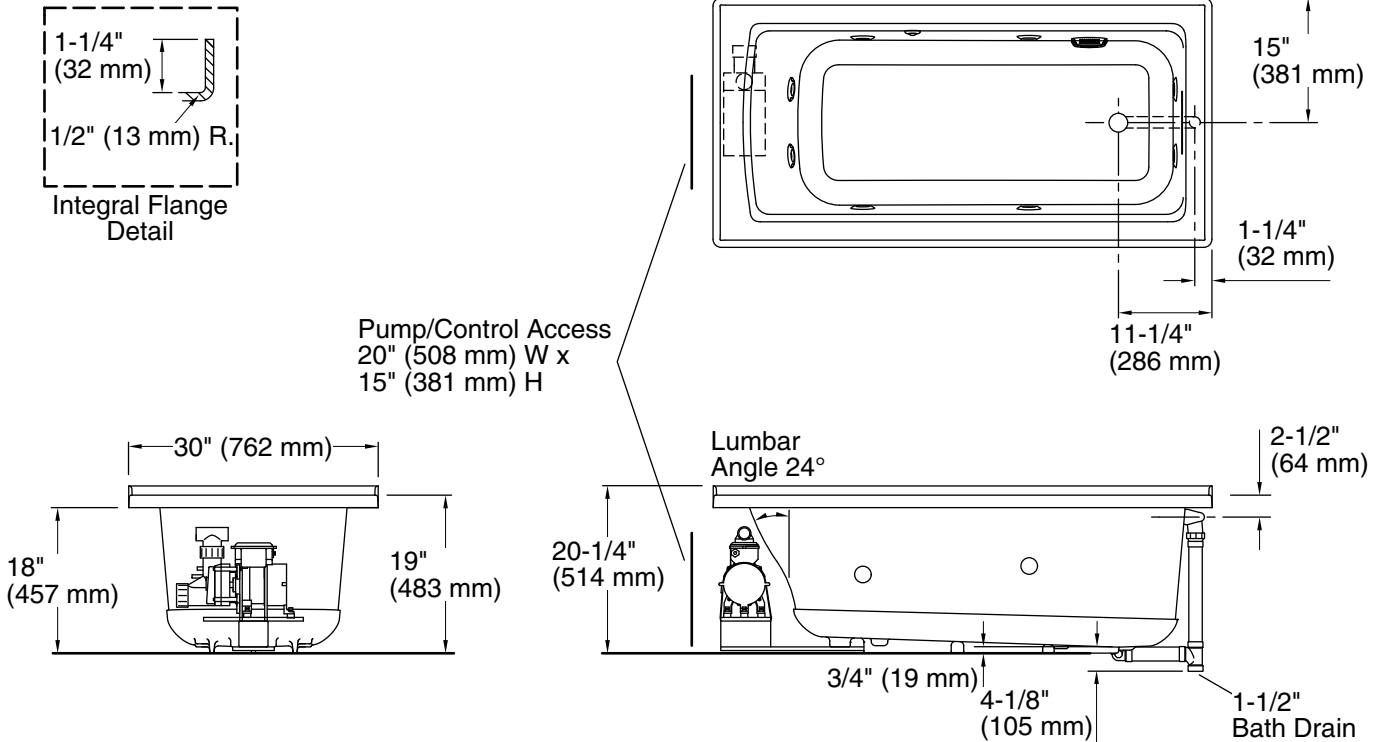

No change in measurements if connected with drain illustrated. (K-7272)

Required Electrical Service

Two dedicated circuits required, protected with Class A Ground-Fault Circuit-Interrupter (GFCI). Outside North America, this device may be known as a Residual Current Device (RCD).

Pump: 120 V, 15 A, 60 Hz
Heater: 120 V, 15 A, 60 Hz

Technical Information

All product dimensions are nominal.

Drain location: Right
Basin area, bottom: 45-1/8" x 19-11/16" (1146 mm x 500 mm)
Basin area, top: 52-1/8" x 22-1/16" (1324 mm x 560 mm)
Weight: 98 lbs (44.5 kg)
Minimum floor load: 48 lbs/ft² (234.4 kg/m²)
Water depth: 15-1/8" (384 mm)
Water capacity: 57 gal (215.8 L)
Electrical component rating: Pump: 120 V, 7 A, 60 Hz
Heater: 120 V, 12.5 A, 60 Hz, 1500 W
Pump speed: Single

Minimum flat for 2-9/16" (65 mm)

1-800-4KOHLER (1-800-456-4537)

Kohler Co. reserves the right to make revisions without notice to product specifications.

For the most current Specification Sheet, go to www.kohler.com USA or www.kohler.ca Canada

10-8-2024 22:24 - US/CA

Notes

Measure your actual product for rough-in details.

Install this product according to the installation instructions.

The hot water supply should be 70% of the capacity of the bath or greater. Installations will vary.

ADA compliant when installed to the specific requirements of these regulations.