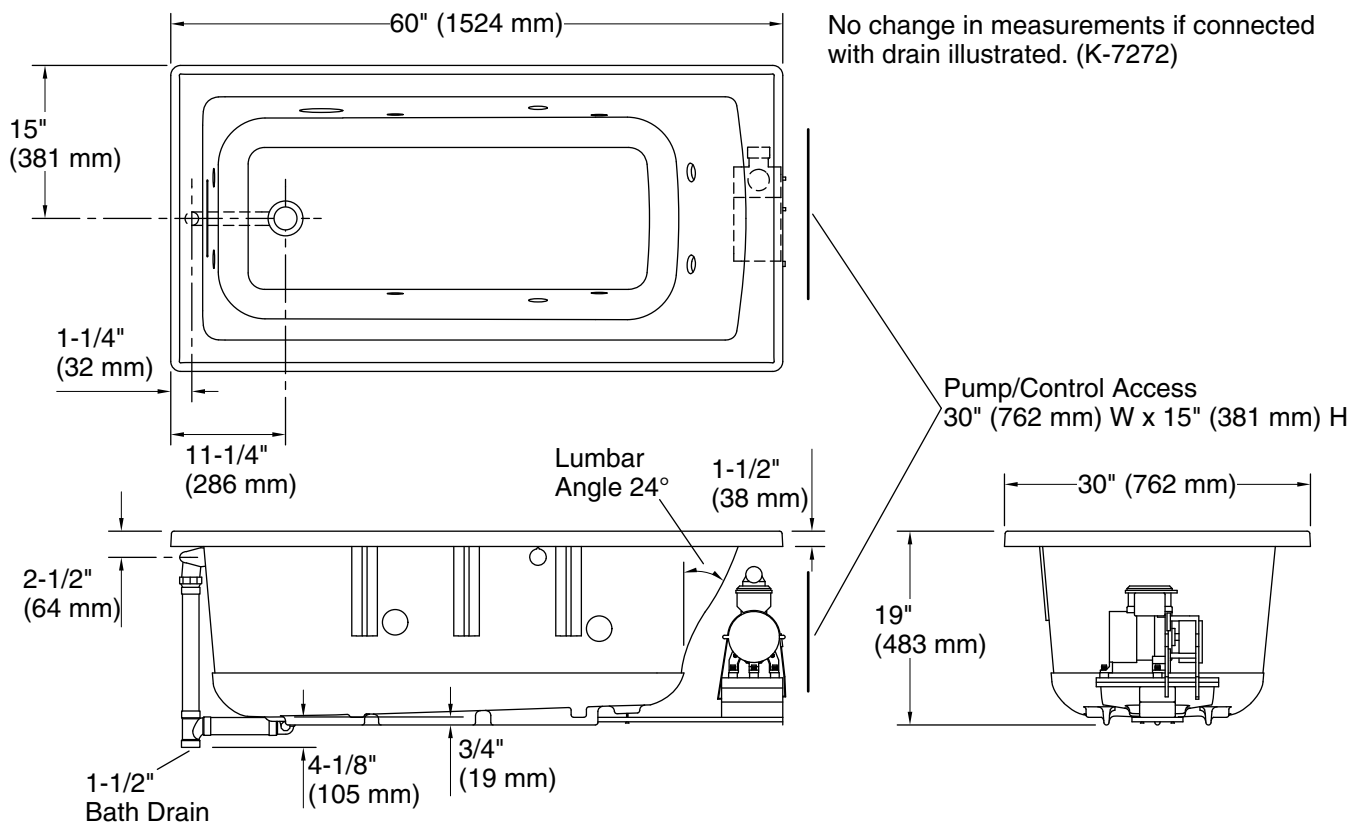

Required Electrical Service

One dedicated circuit required, protected with Class A Ground-Fault Circuit-Interrupter (GFCI). Outside North America, this device may be known as a Residual Current Device (RCD).

Pump, Heated Surface: 120 V, 15 A, 60 Hz

Technical Information

All product dimensions are nominal.

Drain location:	Reversible
Basin area, bottom:	45-1/8" x 19-11/16" (1146 mm x 500 mm)
Basin area, top:	52-1/8" x 22-1/16" (1324 mm x 560 mm)
Weight:	108 lbs (49 kg)
Minimum floor load:	48.7 lbs/ft² (237.8 kg/m²)
Water depth:	15-1/8" (384 mm)
Water capacity:	57 gal (215.8 L)
Cutout:	Drop-in, 58-1/2" x 28-1/2" (1486 mm x 724 mm) with ( ) radius corners
Electrical component rating:	Pump: 120 V, 7 A, 60 Hz Heated Surface: 120 V, 0.5 A, 60 Hz, 65

Notes

Measure your actual product for rough-in details.

Install this product according to the installation instructions.

The hot water supply should be 70% of the capacity of the bath or greater. Installations will vary.

Provide one grounded electrical outlet within 24" (610 mm) of each component.

ADA compliant when installed to the specific requirements of these regulations.