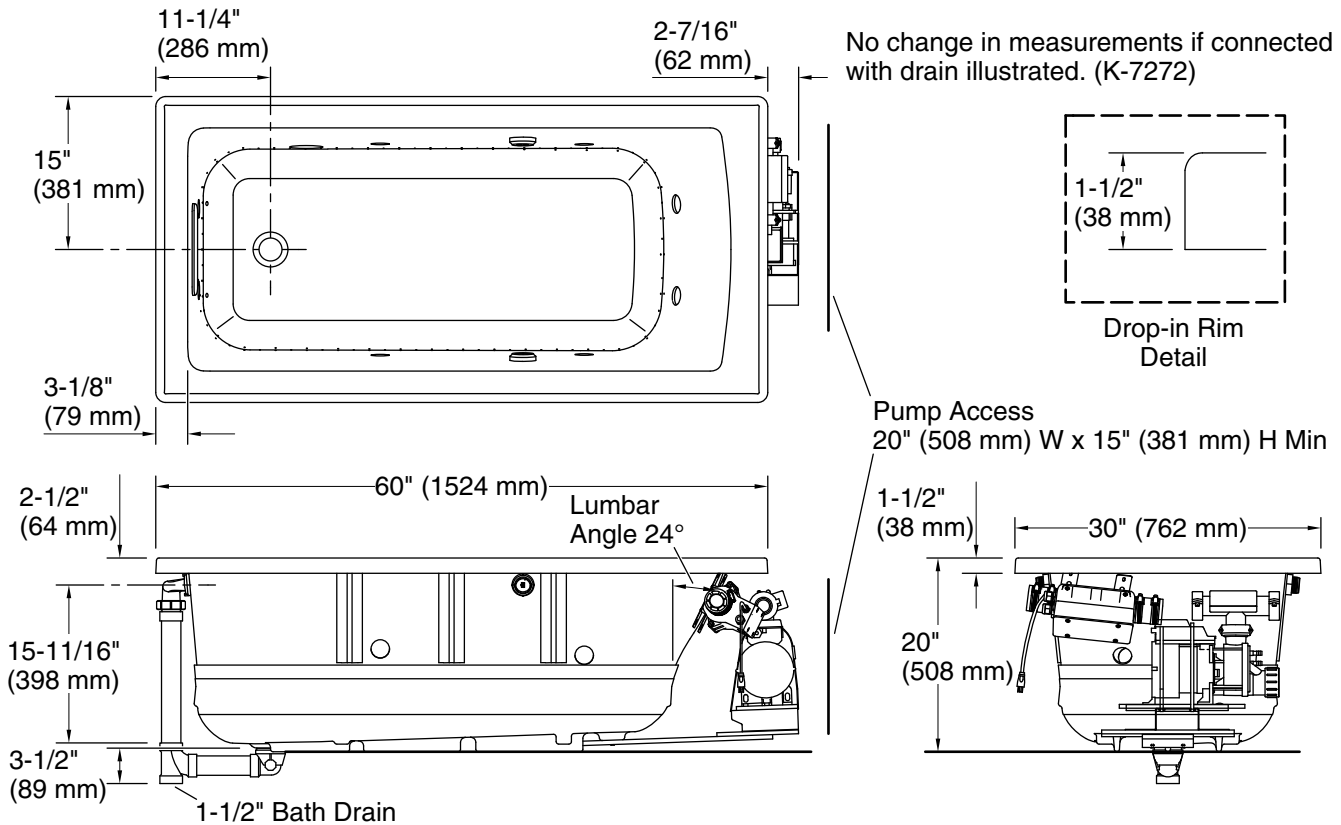

Required Electrical Service

Three dedicated circuits required, protected with Class A Ground-Fault Circuit-Interrupter (GFCI). Outside North America, this device may be known as a Residual Current Device (RCD).

Pump, Heater:	120 V, 15 A, 60 Hz
Heater:	120 V, 15 A, 60 Hz
Blower:	120 V, 15 A, 60 Hz

Technical Information

All product dimensions are nominal.

Drain location:	Reversible
Basin area, bottom:	45-1/8" x 19-11/16" (1146 mm x 500 mm)
Basin area, top:	52-1/8" x 22-1/16" (1324 mm x 560 mm)
Weight:	138 lbs (62.6 kg)
Minimum floor load:	51.3 lbs/ft² (250.5 kg/m²)
Water depth:	15-1/8" (384 mm)
Water capacity:	57 gal (215.8 L)
Cutout:	Drop-in, 58-1/2" x 28-1/2" (1486 mm x 724 mm)

Electrical component Pump: 120 V, 7 A, 60 Hz

1-800-4KOHLER (1-800-456-4537)

Kohler Co. reserves the right to make revisions without notice to product specifications.

For the most current Specification Sheet, go to www.kohler.com USA or www.kohler.ca Canada

7-12-2024 23:51 - US

Notes

Measure your actual product for rough-in details.

Install this product according to the installation instructions.

The hot water supply should be 70% of the capacity of the bath or greater. Installations will vary.

This product is designed for drop-in installation only. It is not suited for use in a three-wall alcove with an overhead shower.

Remote blower installation kit is available for relocating the blower. Provide access for servicing the blower.

Do not relocate or alter the PVC tee or coiled flexible tubing connected to the blower. Follow the blower relocation instructions exactly.

ADA compliant when installed to the specific requirements of these regulations.