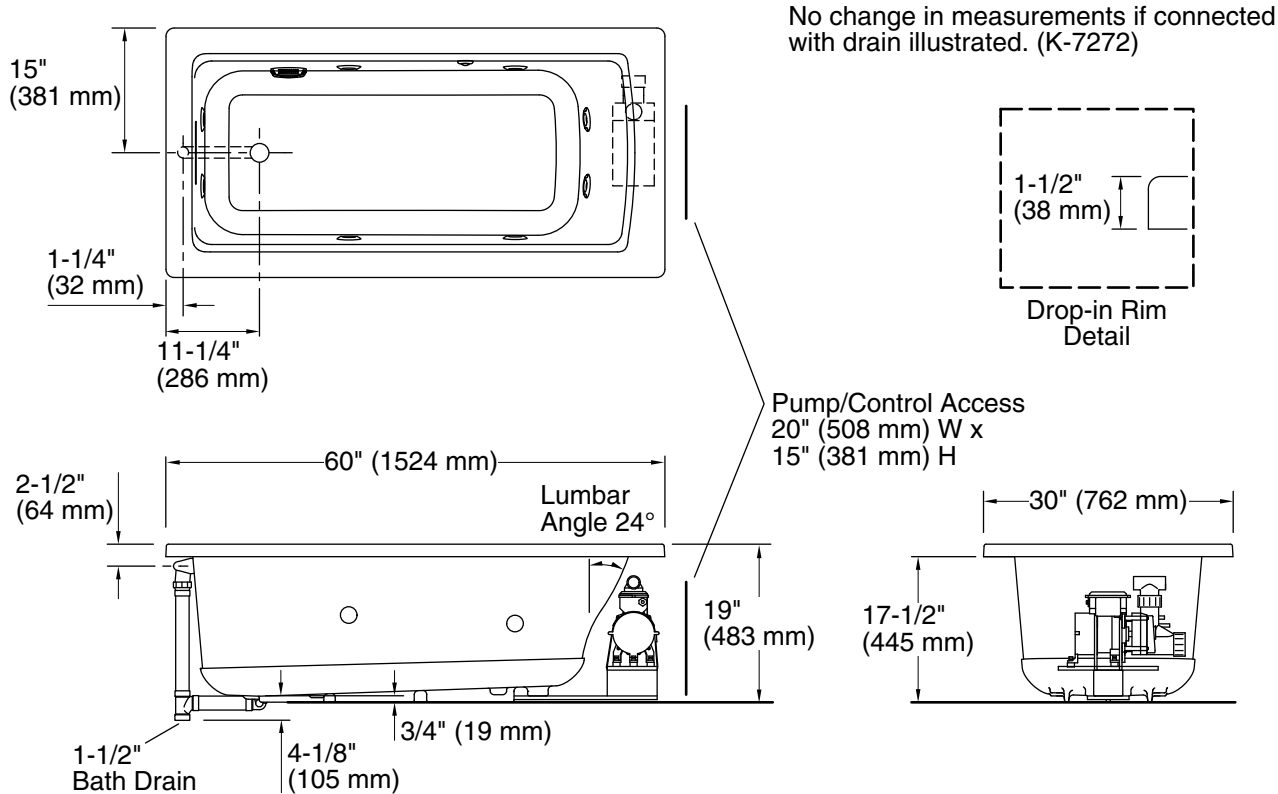

Required Electrical Service

One dedicated circuit required, protected with Class A Ground-Fault Circuit-Interrupter (GFCI). Outside North America, this device may be known as a Residual Current Device (RCD).

Pump: 120 V, 15 A, 60 Hz

Technical Information

All product dimensions are nominal.

Drain location: Reversible

Basin area, bottom: 45-1/8" x 19-11/16" (1146 mm x 500 mm)

Basin area, top: 52-1/8" x 22-1/16" (1324 mm x 560 mm)

Weight: 98 lbs (44.5 kg)

Minimum floor load: 48 lbs/ft² (234.4 kg/m²)

Water depth: 15-1/8" (384 mm)

Water capacity: 57 gal (215.8 L)

Cutout: Drop-in, 58-1/2" x 28-1/2" (1486 mm x 724 mm)

Electrical component rating: Pump: 120 V, 7 A, 60 Hz

Pump speed: Single

1-800-4KOHLER (1-800-456-4537)

Kohler Co. reserves the right to make revisions without notice to product specifications.

For the most current Specification Sheet, go to www.kohler.com USA or www.kohler.ca Canada

10-8-2024 21:36 - US/CA

Notes

Measure your actual product for rough-in details.

Install this product according to the installation instructions.

The hot water supply should be 70% of the capacity of the bath or greater. Installations will vary.

ADA compliant when installed to the specific requirements of these regulations.