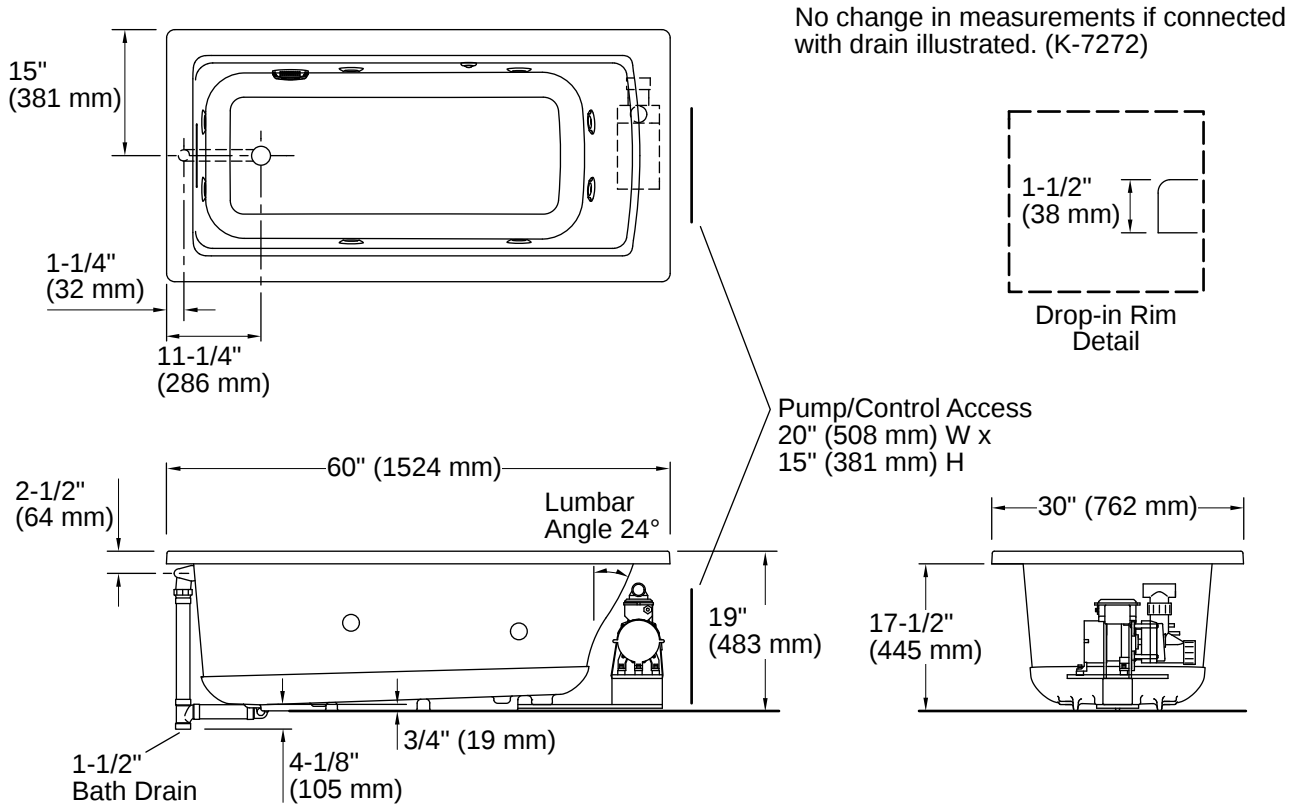

Technical Information

All product dimensions are nominal.

Drain Location:	Reversible
Drain Hole Diameter:	2-1/4" (57 mm)
Minimum Flat for Door:	2-1/8" (54 mm)
Basin Area, Bottom:	45-1/8" x 19-11/16" (1146 mm x 500 mm)
Basin Area, Top:	52-1/8" x 22-1/16" (1324 mm x 560 mm)
Water Depth:	15-1/8" (384 mm)
Water Capacity:	57 gal (215.8 L)
Minimum Floor Load:	48 lbs/ft ²
Weight:	98 lbs (44.5 kg)
Cutout:	Drop-in, 58-1/2" x 28-1/2" (1486 mm x 724 mm)

Installation

- Reversible drain
- Drop-in
- Requires Clearflo slotted overflow bath drain (sold separately)

Installation Notes

Install this product according to the installation instructions.

Measure your actual product for rough-in details.