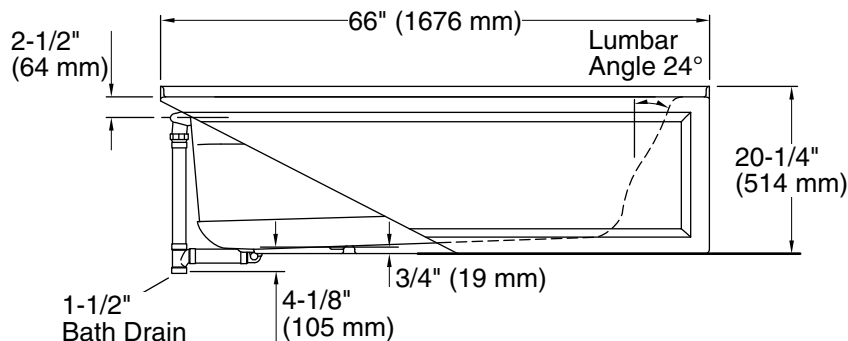

Required Electrical Service

One circuit required, protected with Class A Ground-Fault Circuit-Interrupter (GFCI). Outside North America, this device may be known as a Residual Current Device (RCD).

Heated Surface: 120 V, 15 A, 60 Hz

Technical Information

All product dimensions are nominal.

Drain location: Left
Basin area, bottom: 50-3/8" x 19-5/8" (1280 mm x 498 mm)
Basin area, top: 57-5/16" x 24-1/16" (1456 mm x 611 mm)
Weight: 90 lbs (40.8 kg)
Minimum floor load: 45.4 lbs/ft² (221.7 kg/m²)
Water depth: 15-5/16" (389 mm)
Water capacity: 66 gal (249.8 L)
Electrical component rating: Heated Surface: 120 V, 0.5 A, 60 Hz, 65 W
Minimum flat for door: 2-5/8" (66 mm)

Notes

Measure your actual product for rough-in details.

Install this product according to the installation instructions.

The hot water supply should be 70% of the capacity of the bath or greater. Installations will vary.

ADA compliant when installed to the specific requirements of these regulations.