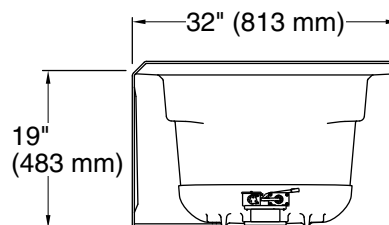

Required Electrical Service

One circuit required, protected with Class A Ground-Fault Circuit-Interrupter (GFCI). Outside North America, this device may be known as a Residual Current Device (RCD).

Heated Surface: 120 V, 15 A, 60 Hz

Technical Information

All product dimensions are nominal.

Drain location: Left
Basin area, bottom: 50-3/8" x 19-5/8" (1280 mm x 498 mm)
Basin area, top: 57-5/16" x 24-1/16" (1456 mm x 611 mm)
Weight: 90 lbs (40.8 kg)
Minimum floor load: 45.4 lbs/ft² (221.7 kg/m²)
Water depth: 15-5/16" (389 mm)
Water capacity: 66 gal (249.8 L)
Electrical component rating: Heated Surface: 120 V, 0.5 A, 60 Hz, 65 W
Minimum flat for door: 2-5/8" (66 mm)

Notes

Measure your actual product for rough-in details.

Install this product according to the installation instructions.

The hot water supply should be 70% of the capacity of the bath or greater. Installations will vary.

ADA compliant when installed to the specific requirements of these regulations.