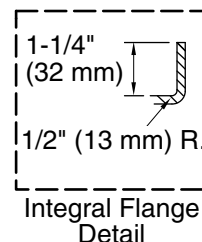

Required Electrical Service

One circuit required, protected with Class A Ground-Fault Circuit-Interrupter (GFCI). Outside North America, this device may be known as a Residual Current Device (RCD).

Heated Surface: 120 V, 15 A, 60 Hz

Technical Information

All product dimensions are nominal.

Drain location: Left
Basin area, bottom: 50-3/8" x 19-5/8" (1280 mm x 498 mm)
Basin area, top: 57-5/16" x 24-1/16" (1456 mm x 611 mm)
Weight: 90 lbs (40.8 kg)
Minimum floor load: 45.4 lbs/ft² (221.7 kg/m²)
Water depth: 15-5/16" (389 mm)
Water capacity: 66 gal (249.8 L)
Electrical component rating: Heated Surface: 120 V, 0.5 A, 60 Hz, 65 W
Minimum flat for door: 2-5/8" (66 mm)

Notes

Measure your actual product for rough-in details.

Install this product according to the installation instructions.

The hot water supply should be 70% of the capacity of the bath or greater. Installations will vary.

ADA compliant when installed to the specific requirements of these regulations.