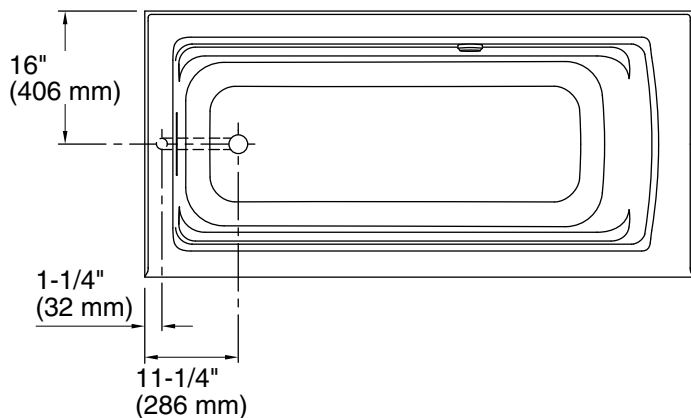

No change in measurements if connected with drain illustrated. (K-7272)