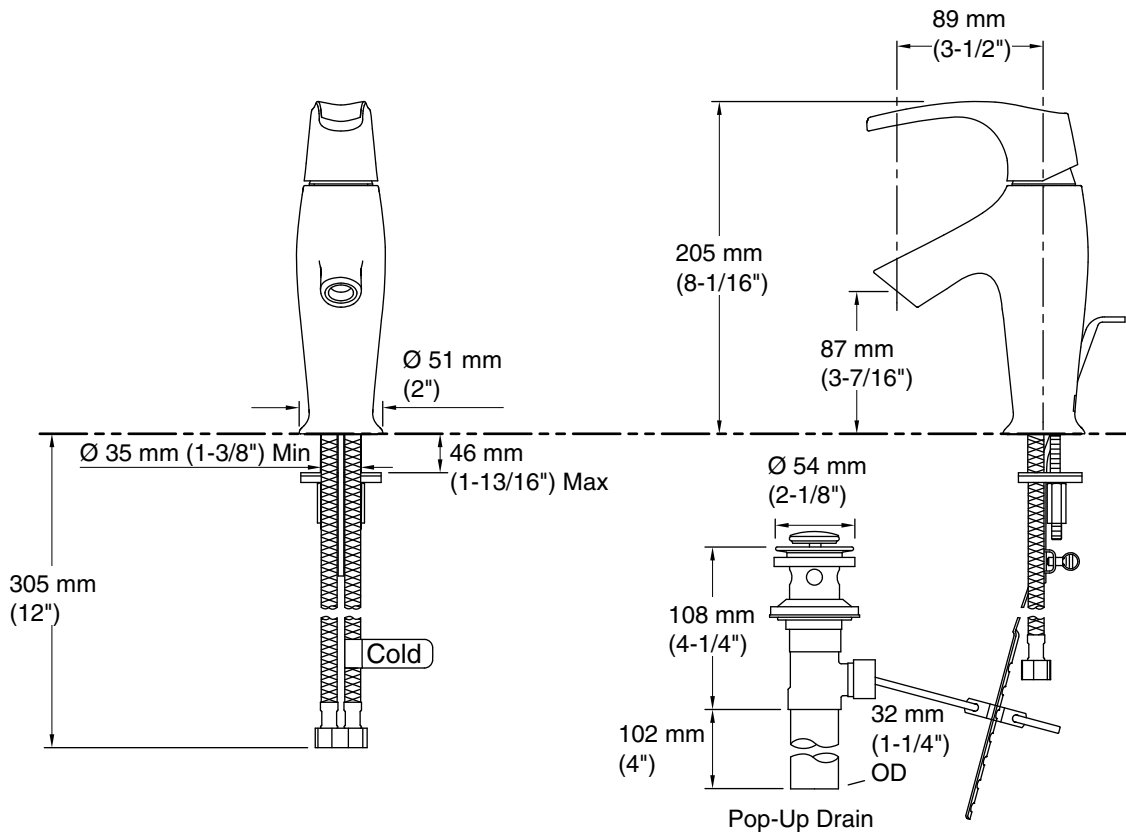

Technical Information

All product dimensions are nominal.

Faucet:

Flow rate: 2.37 gal/min (9 l/min)

Notes

Install this product according to the installation instructions.