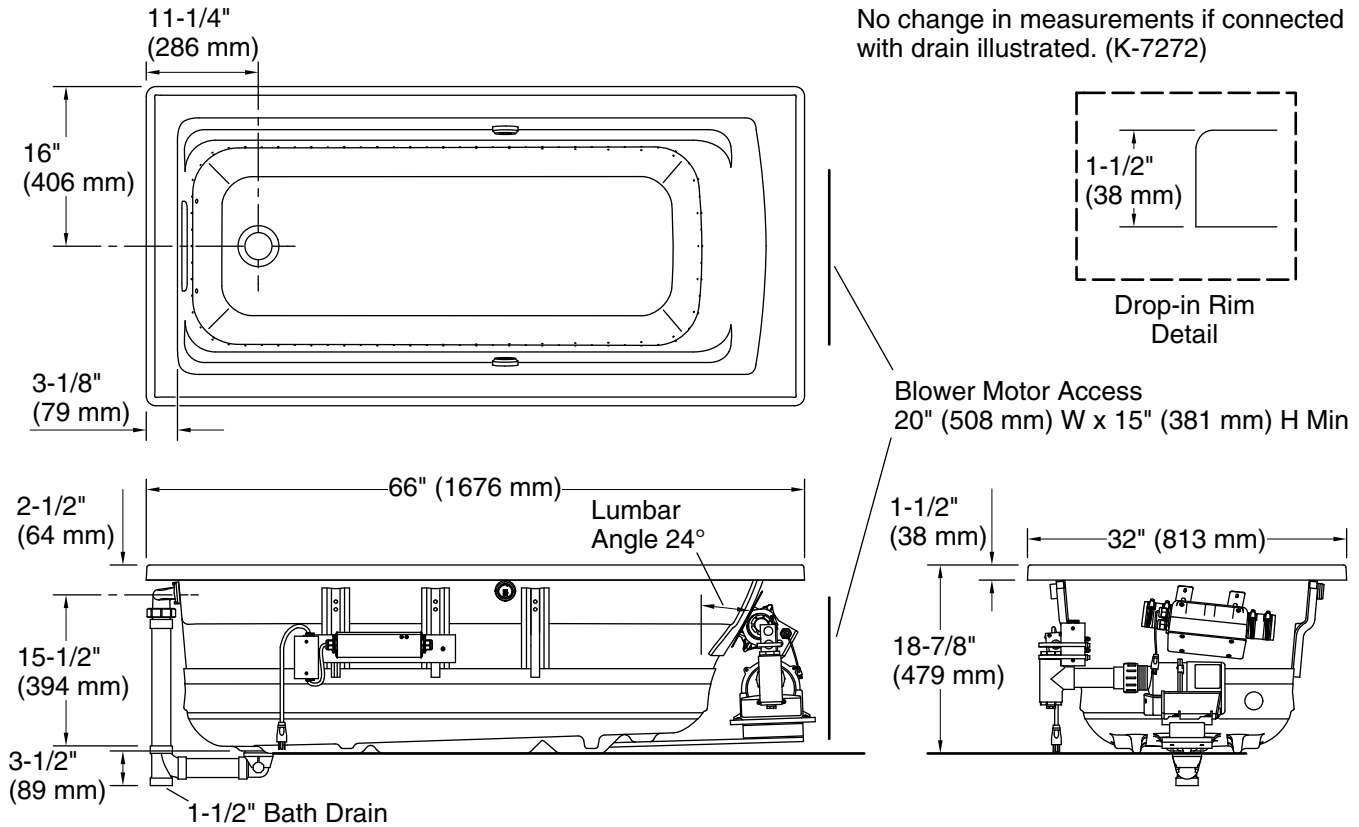

Required Electrical Service

Two dedicated circuits required, protected with Class A Ground-Fault Circuit-Interrupter (GFCI). Outside North America, this device may be known as a Residual Current Device (RCD).

Blower, Heated	120 V, 15 A, 60 Hz
Surface:	
Heater:	120 V, 15 A, 60 Hz

Technical Information

All product dimensions are nominal.

Drain location:	Reversible
Basin area, bottom:	50-3/8" x 19-5/8" (1280 mm x 498 mm)
Basin area, top:	57-5/16" x 24-1/16" (1456 mm x 611 mm)
Weight:	108 lbs (49 kg)
Minimum floor load:	45.7 lbs/ft² (223.1 kg/m²)
Water depth:	15-5/16" (389 mm)
Water capacity:	66 gal (249.8 L)
Cutout:	Drop-in, 64-1/2" x 30-1/2" (1638 mm x 775 mm)

Electrical component Blower: 120 V, 10 A, 60 Hz

1-800-4KOHLER (1-800-456-4537)

Kohler Co. reserves the right to make revisions without notice to product specifications.

For the most current Specification Sheet, go to www.kohler.com USA or www.kohler.ca Canada

7-9-2024 21:36 - US

Notes

Measure your actual product for rough-in details.

Install this product according to the installation instructions.

The hot water supply should be 70% of the capacity of the bath or greater. Installations will vary.

This product is designed for drop-in installation only. It is not suited for use in a three-wall alcove with an overhead shower.

Remote blower installation kit is available for relocating the blower. Provide access for servicing the blower.

Do not relocate or alter the PVC tee or coiled flexible tubing connected to the blower. Follow the blower relocation instructions exactly.

ADA compliant when installed to the specific requirements of these regulations.