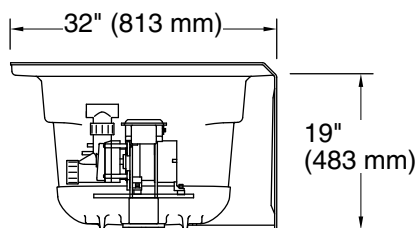

No change in measurements if connected with drain illustrated. (K-7272)

Required Electrical Service

Two dedicated circuits required, protected with Class A Ground-Fault Circuit-Interrupter (GFCI). Outside North America, this device may be known as a Residual Current Device (RCD).

Pump: 120 V, 15 A, 60 Hz
Heater: 120 V, 15 A, 60 Hz

Technical Information

All product dimensions are nominal.

Drain location: Right
Basin area, bottom: 50-3/8" x 19-5/8" (1280 mm x 498 mm)
Basin area, top: 57-5/16" x 24-1/16" (1456 mm x 611 mm)
Weight: 120 lbs (54.4 kg)
Minimum floor load: 47 lbs/ft² (229.5 kg/m²)
Water depth: 15-5/16" (389 mm)
Water capacity: 66 gal (249.8 L)
Electrical component rating: Pump: 120 V, 7 A, 60 Hz
Heater: 120 V, 12.5 A, 60 Hz, 1500 W
Pump speed: Single

Minimum flat for 2-1/8" (54 mm)

1-800-4KOHLER (1-800-456-4537)

Kohler Co. reserves the right to make revisions without notice to product specifications.

For the most current Specification Sheet, go to www.kohler.com USA or www.kohler.ca Canada

10-8-2024 21:56 - US/CA

Notes

Measure your actual product for rough-in details.

Install this product according to the installation instructions.

The hot water supply should be 70% of the capacity of the bath or greater. Installations will vary.

ADA compliant when installed to the specific requirements of these regulations.