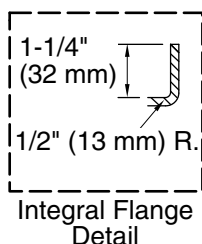

No change in measurements if connected with drain illustrated. (K-7272)

Required Electrical Service

Two dedicated circuits required, protected with Class A Ground-Fault Circuit-Interrupter (GFCI). Outside North America, this device may be known as a Residual Current Device (RCD).

Pump: 120 V, 15 A, 60 Hz
Heater: 120 V, 15 A, 60 Hz

Technical Information

All product dimensions are nominal.

Drain location: Right
Basin area, bottom: 50-3/8" x 19-5/8" (1280 mm x 498 mm)
Basin area, top: 57-5/16" x 24-1/16" (1456 mm x 611 mm)
Weight: 120 lbs (54.4 kg)
Minimum floor load: 47 lbs/ft² (229.5 kg/m²)
Water depth: 15-5/16" (389 mm)
Water capacity: 66 gal (249.8 L)
Electrical component rating: Pump: 120 V, 7 A, 60 Hz
Heater: 120 V, 12.5 A, 60 Hz, 1500 W
Pump speed: Single

Minimum flat for 2-1/8" (54 mm)

1-800-4KOHLER (1-800-456-4537)

Kohler Co. reserves the right to make revisions without notice to product specifications.

For the most current Specification Sheet, go to www.kohler.com USA or www.kohler.ca Canada

10-8-2024 21:56 - US/CA

Notes

Measure your actual product for rough-in details.

Install this product according to the installation instructions.

The hot water supply should be 70% of the capacity of the bath or greater. Installations will vary.

ADA compliant when installed to the specific requirements of these regulations.