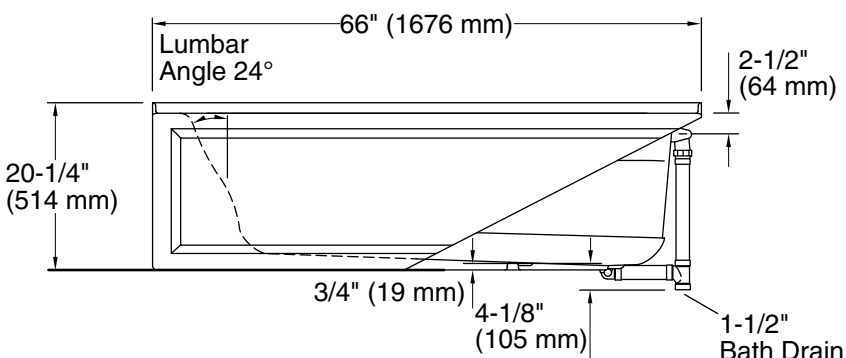

No change in measurements if connected with drain illustrated. (K-7272)

Required Electrical Service

Two dedicated circuits required, protected with Class A Ground-Fault Circuit-Interrupter (GFCI). Outside North America, this device may be known as a Residual Current Device (RCD).

Pump: 120 V, 15 A, 60 Hz
Heater: 120 V, 15 A, 60 Hz

Technical Information

All product dimensions are nominal.

Drain location: Right
Basin area, bottom: 50-3/8" x 19-5/8" (1280 mm x 498 mm)
Basin area, top: 57-5/16" x 24-1/16" (1456 mm x 611 mm)
Weight: 120 lbs (54.4 kg)
Minimum floor load: 47 lbs/ft² (229.5 kg/m²)
Water depth: 15-5/16" (389 mm)
Water capacity: 66 gal (249.8 L)
Electrical component rating: Pump: 120 V, 7 A, 60 Hz
Heater: 120 V, 12.5 A, 60 Hz, 1500 W
Pump speed: Single

Minimum flat for 2-1/8" (54 mm)

1-800-4KOHLER (1-800-456-4537)

Kohler Co. reserves the right to make revisions without notice to product specifications.

For the most current Specification Sheet, go to www.kohler.com USA or www.kohler.ca Canada

10-8-2024 21:56 - US/CA

Notes

Measure your actual product for rough-in details.

Install this product according to the installation instructions.

The hot water supply should be 70% of the capacity of the bath or greater. Installations will vary.

ADA compliant when installed to the specific requirements of these regulations.