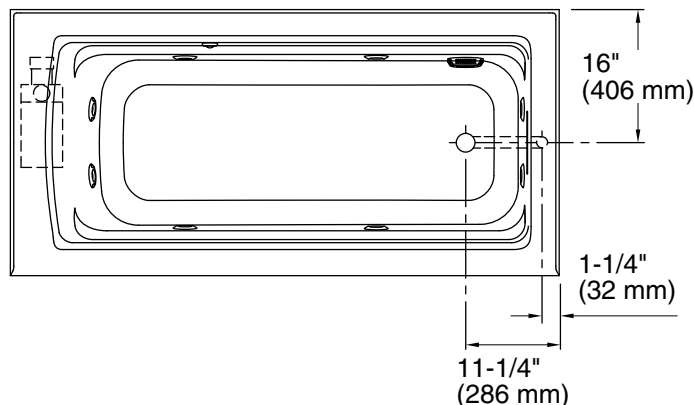

No change in measurements if connected with drain illustrated. (K-7272)

Required Electrical Service

Two dedicated circuits required, protected with Class A Ground-Fault Circuit-Interrupter (GFCI). Outside North America, this device may be known as a Residual Current Device (RCD).

Pump: 120 V, 15 A, 60 Hz
Heater: 120 V, 15 A, 60 Hz

Technical Information

All product dimensions are nominal.

Drain location: Right
Basin area, bottom: 50-3/8" x 19-5/8" (1280 mm x 498 mm)
Basin area, top: 57-5/16" x 24-1/16" (1456 mm x 611 mm)
Weight: 120 lbs (54.4 kg)
Minimum floor load: 47 lbs/ft² (229.5 kg/m²)
Water depth: 15-5/16" (389 mm)
Water capacity: 66 gal (249.8 L)
Electrical component rating: Pump: 120 V, 7 A, 60 Hz
Heater: 120 V, 12.5 A, 60 Hz, 1500 W
Pump speed: Single

Minimum flat for 2-1/8" (54 mm)

1-800-4KOHLER (1-800-456-4537)

Kohler Co. reserves the right to make revisions without notice to product specifications.

For the most current Specification Sheet, go to www.kohler.com USA or www.kohler.ca Canada

10-8-2024 21:56 - US/CA

Notes

Measure your actual product for rough-in details.

Install this product according to the installation instructions.

The hot water supply should be 70% of the capacity of the bath or greater. Installations will vary.

ADA compliant when installed to the specific requirements of these regulations.