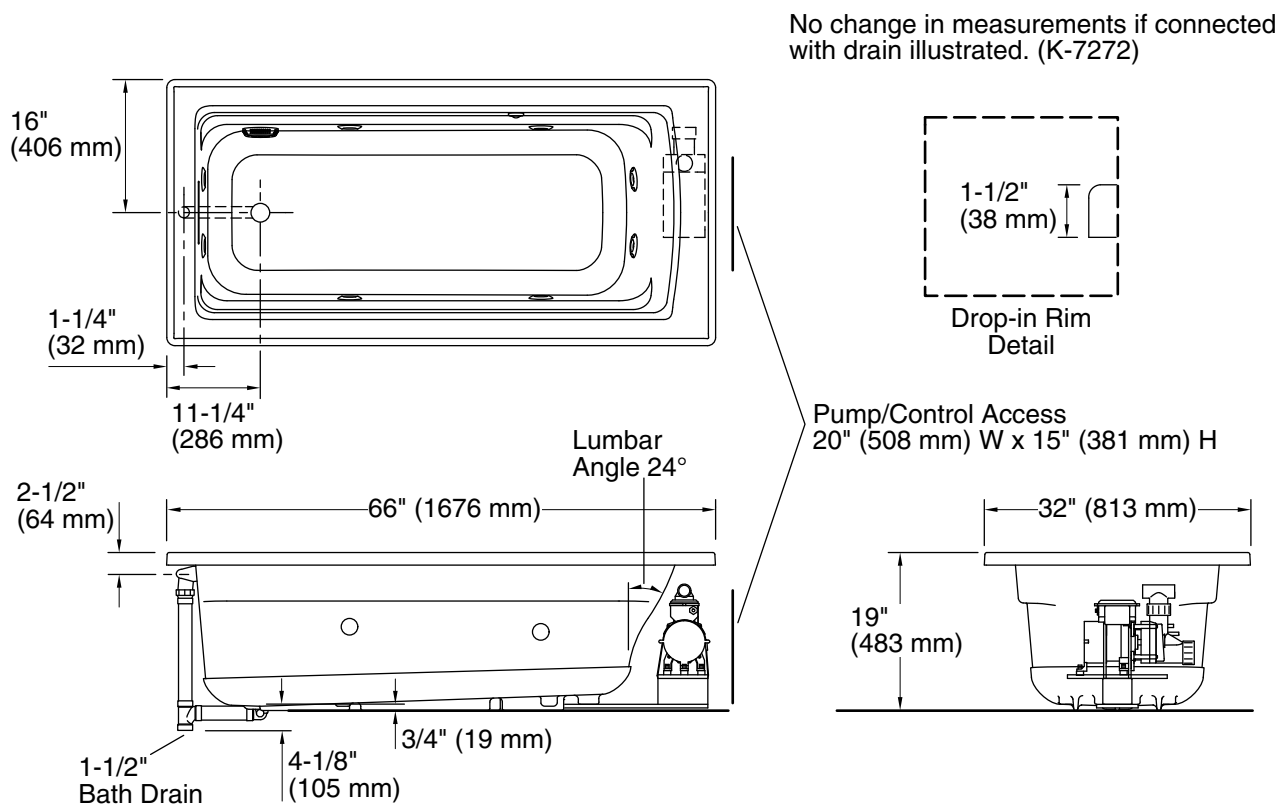

Required Electrical Service

Two dedicated circuits required, protected with Class A Ground-Fault Circuit-Interrupter (GFCI). Outside North America, this device may be known as a Residual Current Device (RCD).

Pump: 120 V, 15 A, 60 Hz
Heater: 120 V, 15 A, 60 Hz

Technical Information

All product dimensions are nominal.

Drain location: Reversible
Basin area, bottom: 50-3/8" x 19-5/8" (1280 mm x 498 mm)
Basin area, top: 57-5/16" x 24-1/16" (1456 mm x 611 mm)
Weight: 106 lbs (48.1 kg)
Minimum floor load: 47 lbs/ft² (229.5 kg/m²)
Water depth: 15-5/16" (389 mm)
Water capacity: 66 gal (249.8 L)
Cutout: Drop-in, 64-1/2" x 30-1/2" (1638 mm x 775 mm) with ( ) radius corners
Electrical component rating: Pump: 120 V, 7.0 A, 60 Hz
Heater: 120 V, 12.5 A, 60 Hz, 1500 W

Notes

Measure your actual product for rough-in details.
Install this product according to the installation instructions.
The hot water supply should be 70% of the capacity of the bath or greater. Installations will vary.
This product is designed for drop-in installation only. It is not suited for use in a three-wall alcove with an overhead shower.
ADA compliant when installed to the specific requirements of these regulations.