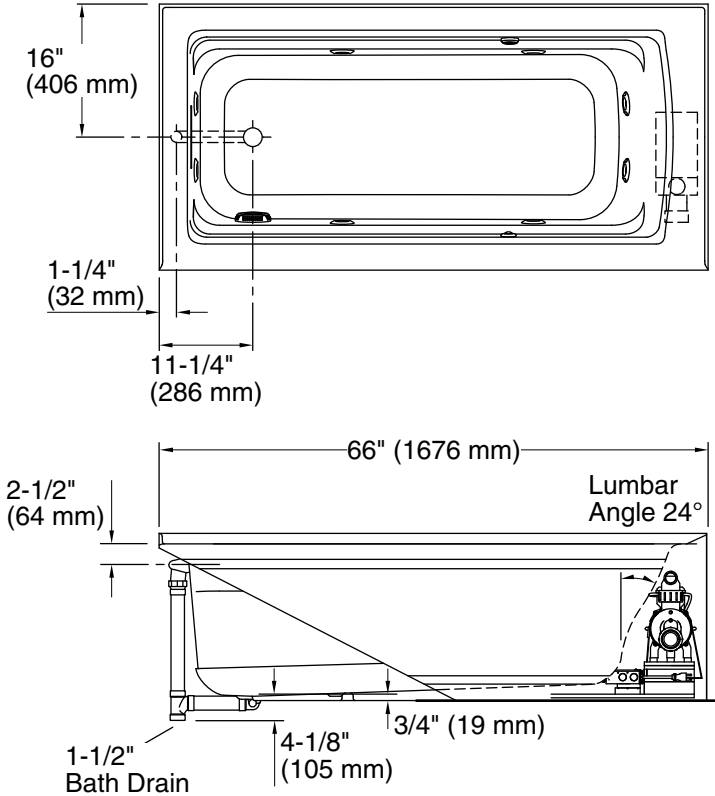

No change in measurements if connected with drain illustrated. (K-7272)