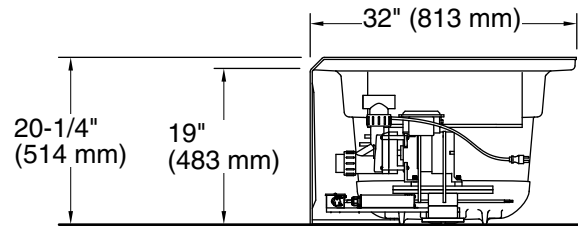

Required Electrical Service

One dedicated circuit required, protected with Class A Ground-Fault Circuit-Interrupter (GFCI). Outside North America, this device may be known as a Residual Current Device (RCD).

Pump, Heated Surface: 120 V, 15 A, 60 Hz

Technical Information

All product dimensions are nominal.

Drain location: Left
Basin area, bottom: 50-3/8" x 19-5/8" (1280 mm x 498 mm)
Basin area, top: 57-5/16" x 24-1/16" (1456 mm x 611 mm)
Weight: 130 lbs (59 kg)
Minimum floor load: 48.1 lbs/ft² (234.8 kg/m²)
Water depth: 15-5/16" (389 mm)
Water capacity: 66 gal (249.8 L)
Electrical component rating: Pump: 120 V, 7 A, 60 Hz
Heated Surface: 120 V, 0.5 A, 60 Hz, 65 W
Pump speed: Single

Notes

Measure your actual product for rough-in details.

Install this product according to the installation instructions.

The hot water supply should be 70% of the capacity of the bath or greater. Installations will vary.

ADA compliant when installed to the specific requirements of these regulations.