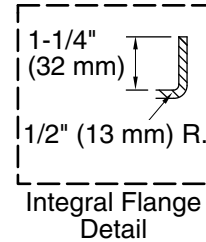

Required Electrical Service

One dedicated circuit required, protected with Class A Ground-Fault Circuit-Interrupter (GFCI). Outside North America, this device may be known as a Residual Current Device (RCD).

Pump, Heated Surface: 120 V, 15 A, 60 Hz

Technical Information

All product dimensions are nominal.

Drain location: Left
Basin area, bottom: 50-3/8" x 19-5/8" (1280 mm x 498 mm)
Basin area, top: 57-5/16" x 24-1/16" (1456 mm x 611 mm)
Weight: 130 lbs (59 kg)
Minimum floor load: 48.1 lbs/ft² (234.8 kg/m²)
Water depth: 15-5/16" (389 mm)
Water capacity: 66 gal (249.8 L)
Electrical component rating: Pump: 120 V, 7 A, 60 Hz
Heated Surface: 120 V, 0.5 A, 60 Hz, 65 W
Pump speed: Single

Notes

Measure your actual product for rough-in details.

Install this product according to the installation instructions.

The hot water supply should be 70% of the capacity of the bath or greater. Installations will vary.

ADA compliant when installed to the specific requirements of these regulations.