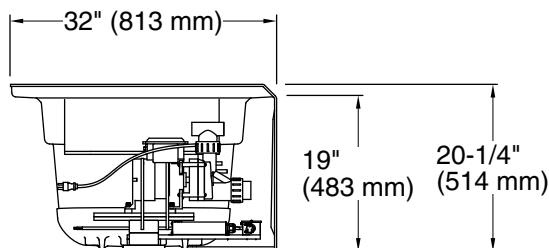

No change in measurements if connected with drain illustrated. (K-7272)

Required Electrical Service

One dedicated circuit required, protected with Class A Ground-Fault Circuit-Interrupter (GFCI). Outside North America, this device may be known as a Residual Current Device (RCD).

Pump, Heated Surface: 120 V, 15 A, 60 Hz

Technical Information

All product dimensions are nominal.

Drain location: Right
Basin area, bottom: 50-3/8" x 19-5/8" (1280 mm x 498 mm)
Basin area, top: 57-5/16" x 24-1/16" (1456 mm x 611 mm)
Weight: 130 lbs (59 kg)
Minimum floor load: 48.1 lbs/ft² (234.8 kg/m²)
Water depth: 15-5/16" (389 mm)
Water capacity: 66 gal (249.8 L)
Electrical component rating: Pump: 120 V, 7 A, 60 Hz
Heated Surface: 120 V, 0.5 A, 60 Hz, 65 W
Pump speed: Single

Notes

Measure your actual product for rough-in details.
Install this product according to the installation instructions.
The hot water supply should be 70% of the capacity of the bath or greater. Installations will vary.
ADA compliant when installed to the specific requirements of these regulations.