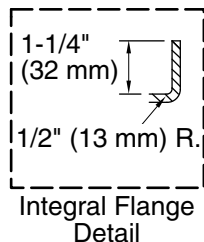

No change in measurements if connected with drain illustrated. (K-7272)

Required Electrical Service

One dedicated circuit required, protected with Class A Ground-Fault Circuit-Interrupter (GFCI). Outside North America, this device may be known as a Residual Current Device (RCD).

Pump, Heated Surface: 120 V, 15 A, 60 Hz

Technical Information

All product dimensions are nominal.

Drain location: Right
Basin area, bottom: 50-3/8" x 19-5/8" (1280 mm x 498 mm)
Basin area, top: 57-5/16" x 24-1/16" (1456 mm x 611 mm)
Weight: 130 lbs (59 kg)
Minimum floor load: 48.1 lbs/ft² (234.8 kg/m²)
Water depth: 15-5/16" (389 mm)
Water capacity: 66 gal (249.8 L)
Electrical component rating: Pump: 120 V, 7 A, 60 Hz
Heated Surface: 120 V, 0.5 A, 60 Hz, 65 W
Pump speed: Single

Notes

Measure your actual product for rough-in details.
Install this product according to the installation instructions.
The hot water supply should be 70% of the capacity of the bath or greater. Installations will vary.
ADA compliant when installed to the specific requirements of these regulations.