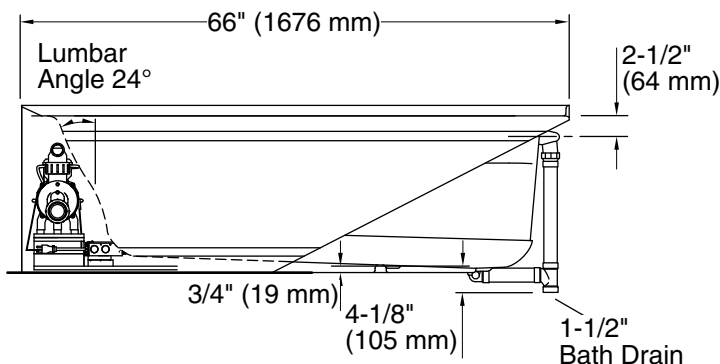

No change in measurements if connected with drain illustrated. (K-7272)

Required Electrical Service

One dedicated circuit required, protected with Class A Ground-Fault Circuit-Interrupter (GFCI). Outside North America, this device may be known as a Residual Current Device (RCD).

Pump, Heated Surface: 120 V, 15 A, 60 Hz

Technical Information

All product dimensions are nominal.

Drain location: Right
Basin area, bottom: 50-3/8" x 19-5/8" (1280 mm x 498 mm)
Basin area, top: 57-5/16" x 24-1/16" (1456 mm x 611 mm)
Weight: 130 lbs (59 kg)
Minimum floor load: 48.1 lbs/ft² (234.8 kg/m²)
Water depth: 15-5/16" (389 mm)
Water capacity: 66 gal (249.8 L)
Electrical component rating: Pump: 120 V, 7 A, 60 Hz
Heated Surface: 120 V, 0.5 A, 60 Hz, 65 W
Pump speed: Single

Notes

Measure your actual product for rough-in details.
Install this product according to the installation instructions.
The hot water supply should be 70% of the capacity of the bath or greater. Installations will vary.
ADA compliant when installed to the specific requirements of these regulations.