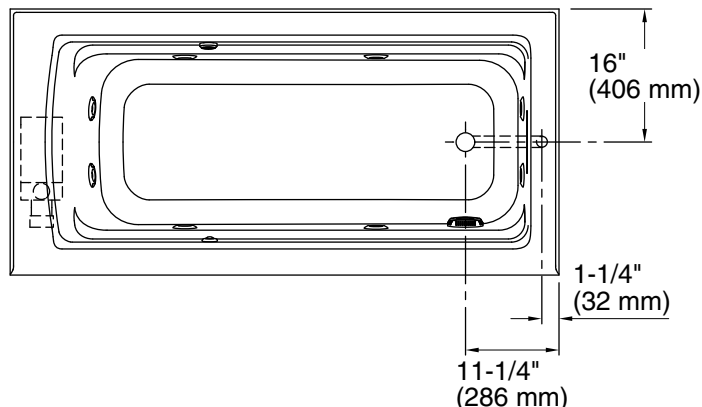

No change in measurements if connected with drain illustrated. (K-7272)

Required Electrical Service

One dedicated circuit required, protected with Class A Ground-Fault Circuit-Interrupter (GFCI). Outside North America, this device may be known as a Residual Current Device (RCD).

Pump, Heated Surface: 120 V, 15 A, 60 Hz

Technical Information

All product dimensions are nominal.

Drain location: Right
Basin area, bottom: 50-3/8" x 19-5/8" (1280 mm x 498 mm)
Basin area, top: 57-5/16" x 24-1/16" (1456 mm x 611 mm)
Weight: 130 lbs (59 kg)
Minimum floor load: 48.1 lbs/ft² (234.8 kg/m²)
Water depth: 15-5/16" (389 mm)
Water capacity: 66 gal (249.8 L)
Electrical component rating: Pump: 120 V, 7 A, 60 Hz
Heated Surface: 120 V, 0.5 A, 60 Hz, 65 W
Pump speed: Single

Notes

Measure your actual product for rough-in details.
Install this product according to the installation instructions.
The hot water supply should be 70% of the capacity of the bath or greater. Installations will vary.
ADA compliant when installed to the specific requirements of these regulations.