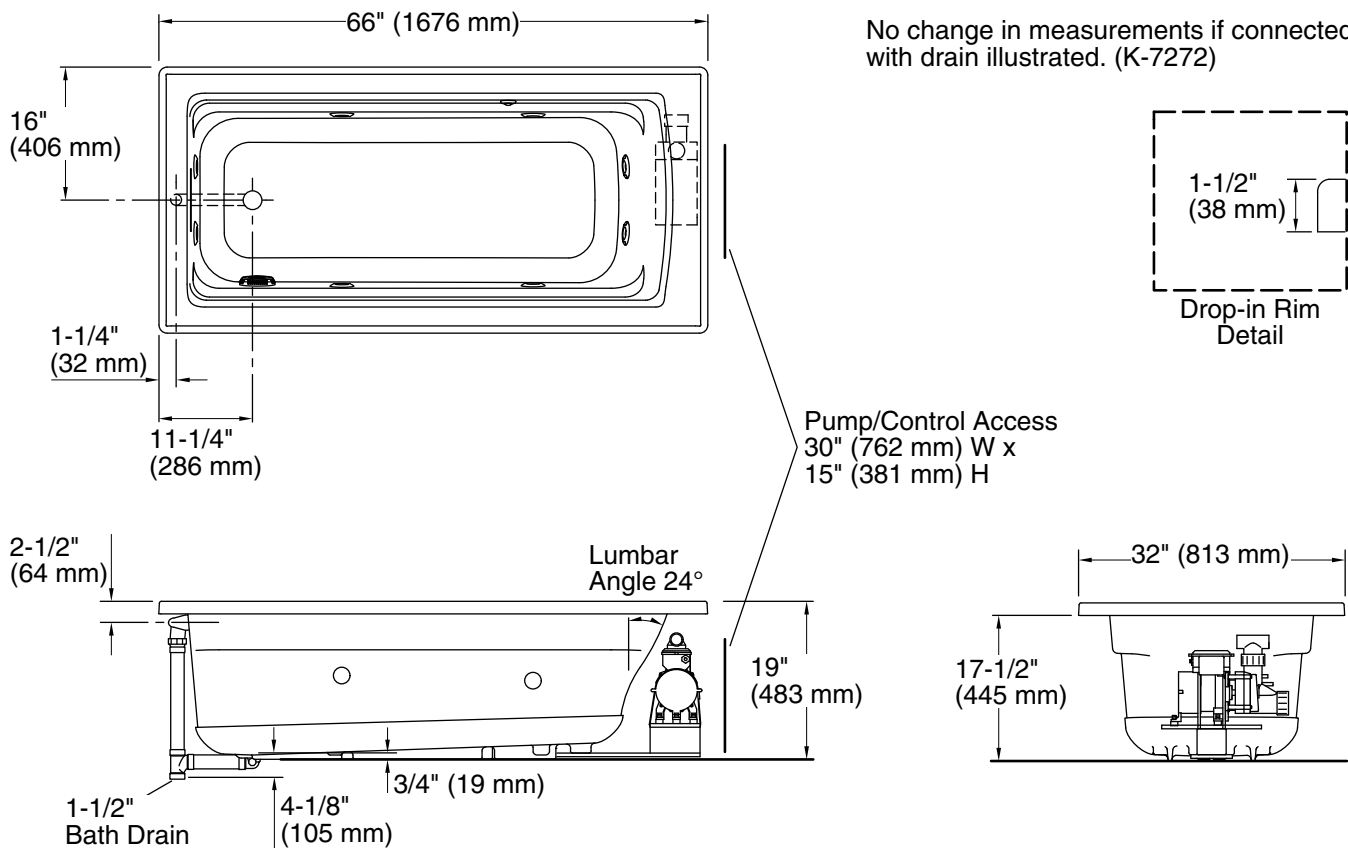

No change in measurements if connected with drain illustrated. (K-7272)

Required Electrical Service

One dedicated circuit required, protected with Class A Ground-Fault Circuit-Interrupter (GFCI). Outside North America, this device may be known as a Residual Current Device (RCD).

Pump, Heated 120 V, 15 A, 60 Hz
Surface:

Technical Information

All product dimensions are nominal.

Drain location: Reversible
Basin area, bottom: 50-3/8" x 19-5/8" (1280 mm x 498 mm)
Basin area, top: 57-5/16" x 24-1/16" (1456 mm x 611 mm)
Weight: 116 lbs (52.6 kg)
Minimum floor load: 47.2 lbs/ft² (230.5 kg/m²)
Water depth: 15-5/16" (389 mm)
Water capacity: 66 gal (249.8 L)
Cutout: Drop-in, 64-1/2" x 30-1/2" (1638 mm x 775 mm)
Electrical component Pump: 120 V, 7 A, 60 Hz
rating: Heated Surface: 120 V, 0.5 A, 60 Hz, 65

Notes

Measure your actual product for rough-in details.
Install this product according to the installation instructions.
The hot water supply should be 70% of the capacity of the bath or greater. Installations will vary.
This product is designed for drop-in installation only. It is not suited for use in a three-wall alcove with an overhead shower.
ADA compliant when installed to the specific requirements of these regulations.