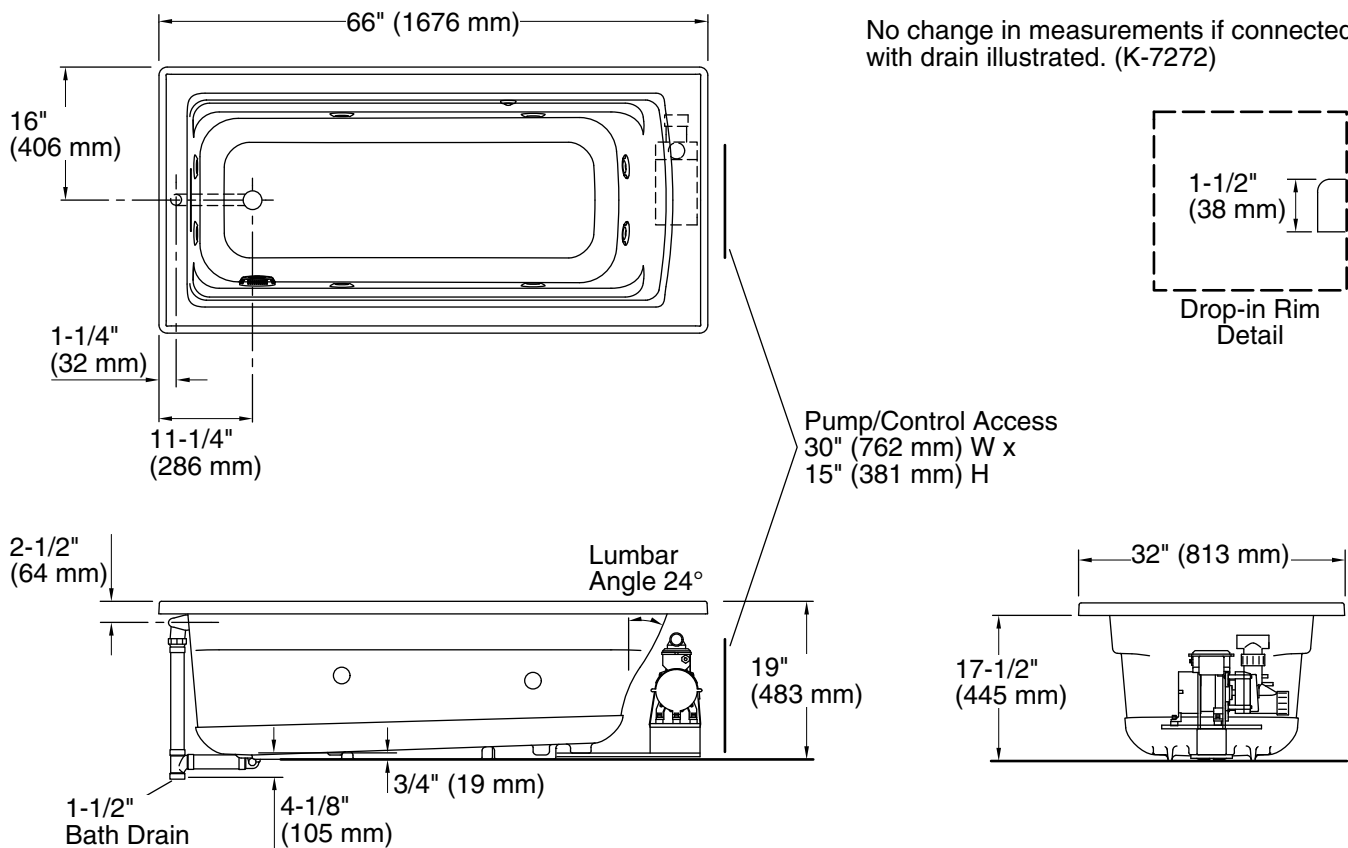

Required Electrical Service

One dedicated circuit required, protected with Class A Ground-Fault Circuit-Interrupter (GFCI). Outside North America, this device may be known as a Residual Current Device (RCD).

Pump, Heated 120 V, 15 A, 60 Hz
Surface:

Technical Information

All product dimensions are nominal.

Drain location: Reversible
Basin area, bottom: 50-3/8" x 19-5/8" (1280 mm x 498 mm)
Basin area, top: 57-5/16" x 24-1/16" (1456 mm x 611 mm)
Weight: 116 lbs (52.6 kg)
Minimum floor load: 47.2 lbs/ft² (230.5 kg/m²)
Water depth: 15-5/16" (389 mm)
Water capacity: 66 gal (249.8 L)
Cutout: Drop-in, 64-1/2" x 30-1/2" (1638 mm x 775 mm)
Electrical component Pump: 120 V, 7 A, 60 Hz
rating: Heated Surface: 120 V, 0.5 A, 60 Hz, 65

Notes

Measure your actual product for rough-in details.

Install this product according to the installation instructions.

The hot water supply should be 70% of the capacity of the bath or greater. Installations will vary.

This product is designed for drop-in installation only. It is not suited for use in a three-wall alcove with an overhead shower.

ADA compliant when installed to the specific requirements of these regulations.