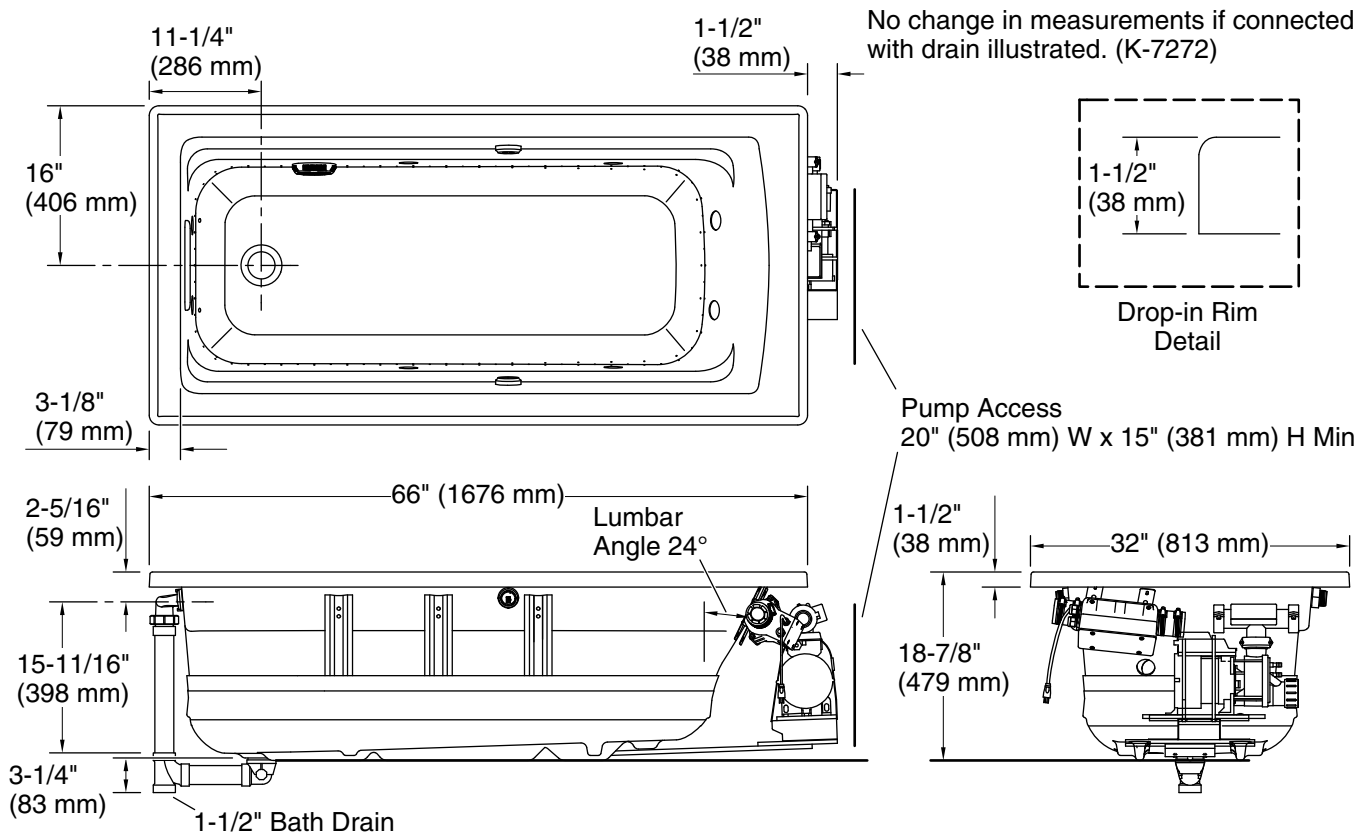

Required Electrical Service

Three dedicated circuits required, protected with Class A Ground-Fault Circuit-Interrupter (GFCI). Outside North America, this device may be known as a Residual Current Device (RCD).

Pump, Heater:	120 V, 15 A, 60 Hz
Heater:	120 V, 15 A, 60 Hz
Blower:	120 V, 15 A, 60 Hz

Technical Information

All product dimensions are nominal.

Drain location:	Reversible
Basin area, bottom:	50-3/8" x 19-5/8" (1280 mm x 498 mm)
Basin area, top:	57-5/16" x 24-1/16" (1456 mm x 611 mm)
Weight:	152 lbs (68.9 kg)
Minimum floor load:	49 lbs/ft² (239.2 kg/m²)
Water depth:	15-5/16" (389 mm)
Water capacity:	66 gal (249.8 L)
Electrical component rating:	Pump: 120 V, 7 A, 60 Hz Heater: 120 V, 5 A, 60 Hz Heater: 120 V, 12 A, 60 Hz

Notes

Measure your actual product for rough-in details.

Install this product according to the installation instructions.

The hot water supply should be 70% of the capacity of the bath or greater. Installations will vary.

This product is designed for drop-in installation only. It is not suited for use in a three-wall alcove with an overhead shower.

Remote blower installation kit is available for relocating the blower. Provide access for servicing the blower.

Do not relocate or alter the PVC tee or coiled flexible tubing connected to the blower. Follow the blower relocation instructions exactly.

ADA compliant when installed to the specific requirements of these regulations.