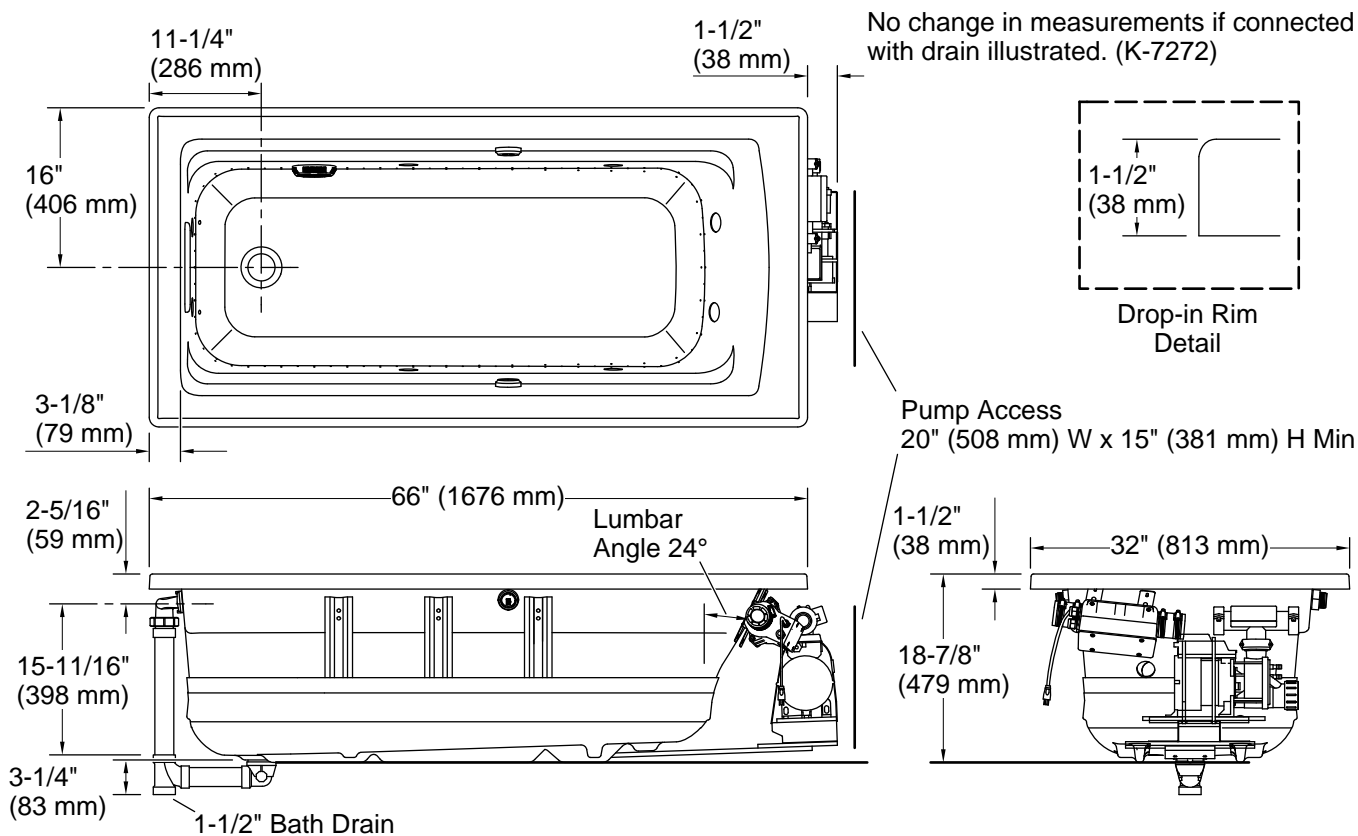

Required Electrical Service

Three dedicated circuits required, protected with Class A Ground-Fault Circuit-Interrupter (GFCI). Outside North America, this device may be known as a Residual Current Device (RCD).

Pump, Heater:	120 V, 15 A, 60 Hz
Heater:	120 V, 15 A, 60 Hz
Blower:	120 V, 15 A, 60 Hz

Technical Information

All product dimensions are nominal.

Drain location:	Reversible
Basin area, bottom:	50-3/8" x 19-5/8" (1280 mm x 498 mm)
Basin area, top:	57-5/16" x 24-1/16" (1456 mm x 611 mm)
Weight:	152 lbs (68.9 kg)
Minimum floor load:	49 lbs/ft² (239.2 kg/m²)
Water depth:	15-5/16" (389 mm)
Water capacity:	66 gal (249.8 L)
Electrical component rating:	Pump: 120 V, 7 A, 60 Hz Heater: 120 V, 5 A, 60 Hz Heater: 120 V, 12 A, 60 Hz

Notes

Measure your actual product for rough-in details.

Install this product according to the installation instructions.

The hot water supply should be 70% of the capacity of the bath or greater. Installations will vary.

This product is designed for drop-in installation only. It is not suited for use in a three-wall alcove with an overhead shower.

Remote blower installation kit is available for relocating the blower. Provide access for servicing the blower.

Do not relocate or alter the PVC tee or coiled flexible tubing connected to the blower. Follow the blower relocation instructions exactly.

ADA compliant when installed to the specific requirements of these regulations.