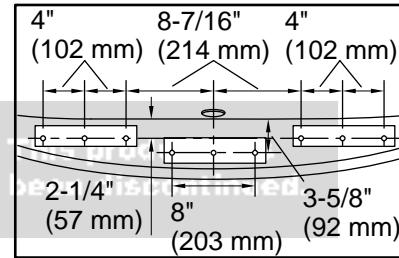

No change in measurements if connected with drain illustrated. (K-37383)

☐ Recommended Faucet Location