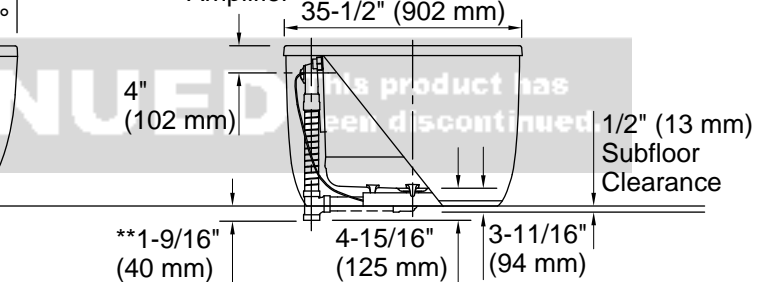

No change in measurements if connected with drain illustrated. (K-37383)

☐ Recommended Faucet Location

Recommended Faucet Hole Location

Amplifier

User Interface

*Recommended User Interface Location

**Allow for appropriate clearance in subfloor for drain clearance.
Note: Horizontal PVC pipe and tee shown, not included.

Technical Information

All product dimensions are nominal.

Drain location:	Center
Basin area, bottom:	45-3/4" x 24-7/8" (1162 mm x 632 mm)
Basin area, top:	54-7/8" x 29-3/16" (1394 mm x 741 mm)
Weight:	91 lbs (41.3 kg)
Minimum floor load:	40.4 lbs/ft ² (197.3 kg/m ²)
Water depth:	16" (406 mm)
Water capacity:	72.6 gal (274.8 L)
Template:	Footprint, 1245667, not required, not included
Electrical component rating:	Heated Surface: 120 V, 0.5 A, 50/60 Hz, 65 W Amplifier: 120 V, 1.1 A, 50/60 Hz