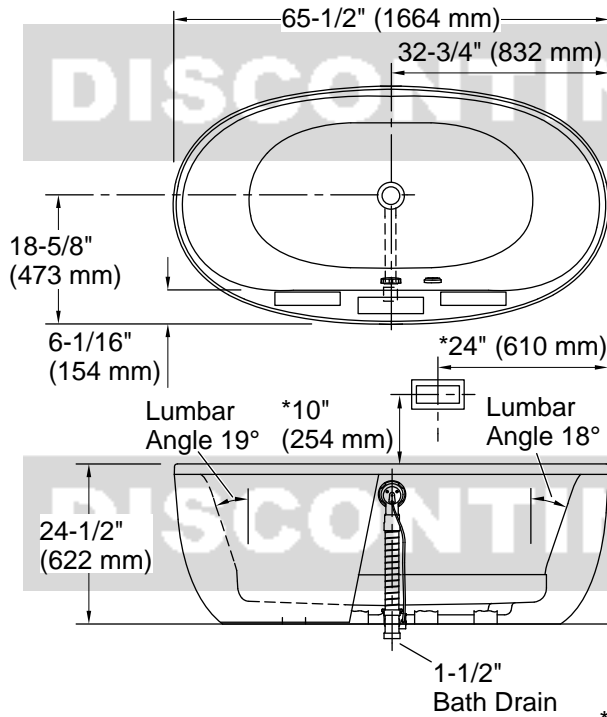

Required Products/Accessories

K-T37391 Rotary-turn bath drain trim
K-T37392 Rotary-turn bath drain trim

or

K-37383 Rough-in cable bath drain, PVC, 30" cable with tubing
K-78438 30" cable bath drain

Codes/Standards

No change in measurements if connected with drain illustrated. (K-37383)

☐ Recommended Faucet Location

Recommended Faucet Hole Location

Amplifier

User Interface

*Recommended User Interface Location

**Allow for appropriate clearance in subfloor for drain clearance.
Note: Horizontal PVC pipe and tee shown, not included.

Technical Information

All product dimensions are nominal.

Drain location:	Center
Basin area, bottom:	45-3/4" x 24-7/8" (1162 mm x 632 mm)
Basin area, top:	54-7/8" x 29-3/16" (1394 mm x 741 mm)
Weight:	91 lbs (41.3 kg)
Minimum floor load:	40.4 lbs/ft ² (197.3 kg/m ²)
Water depth:	16" (406 mm)
Water capacity:	72.6 gal (274.8 L)
Template:	Footprint, 1245667, not required, not included
Electrical component rating:	Heated Surface: 120 V, 0.5 A, 50/60 Hz, 65 W Amplifier: 120 V, 1.1 A, 50/60 Hz

Notes

Measure your actual product for rough-in details.

Install this product according to the installation instructions.

The hot water supply should be 70% of the capacity of the bath or greater. Installations will vary.