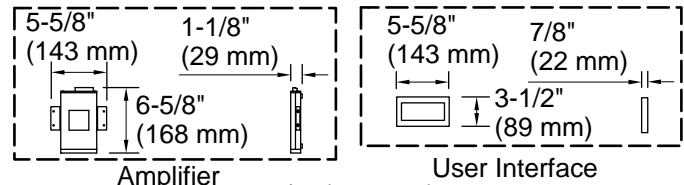

Recommended Faucet Hole Location