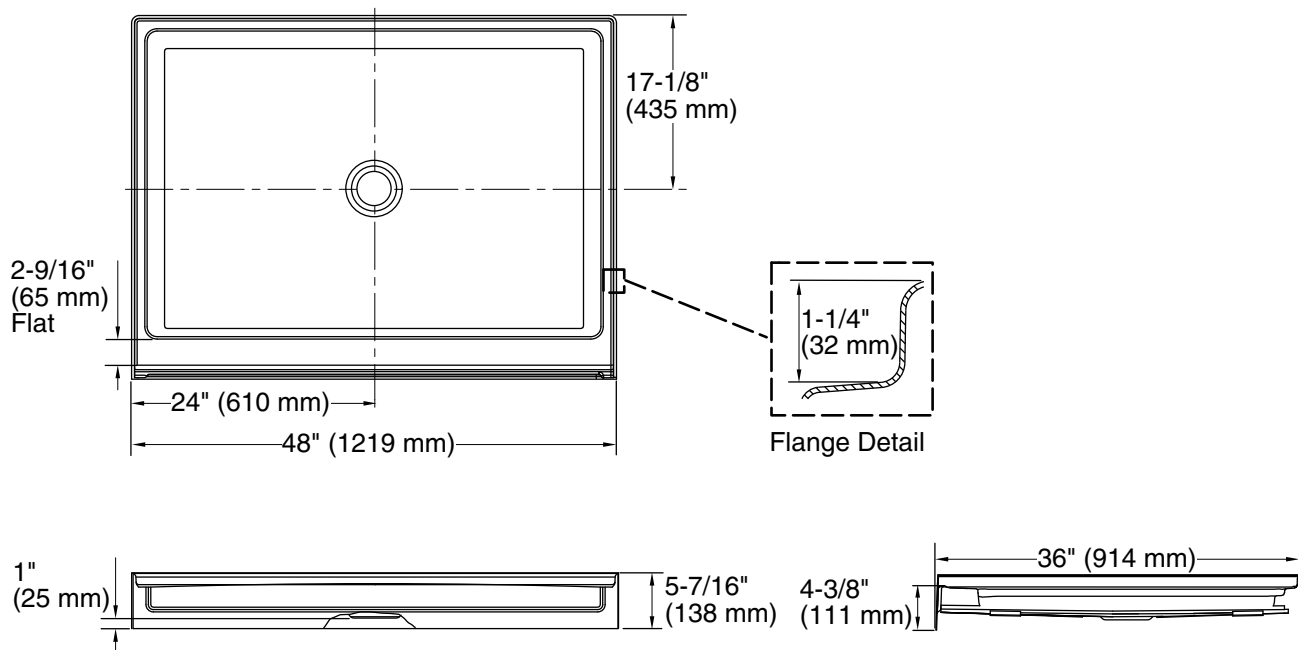

### Technical Information

All product dimensions are nominal.

Drain location:	Center
Weight:	52 lbs (23.6 kg)
Minimum floor load:	20 lbs/ft <sup>2</sup> (97.6 kg/m <sup>2</sup> )