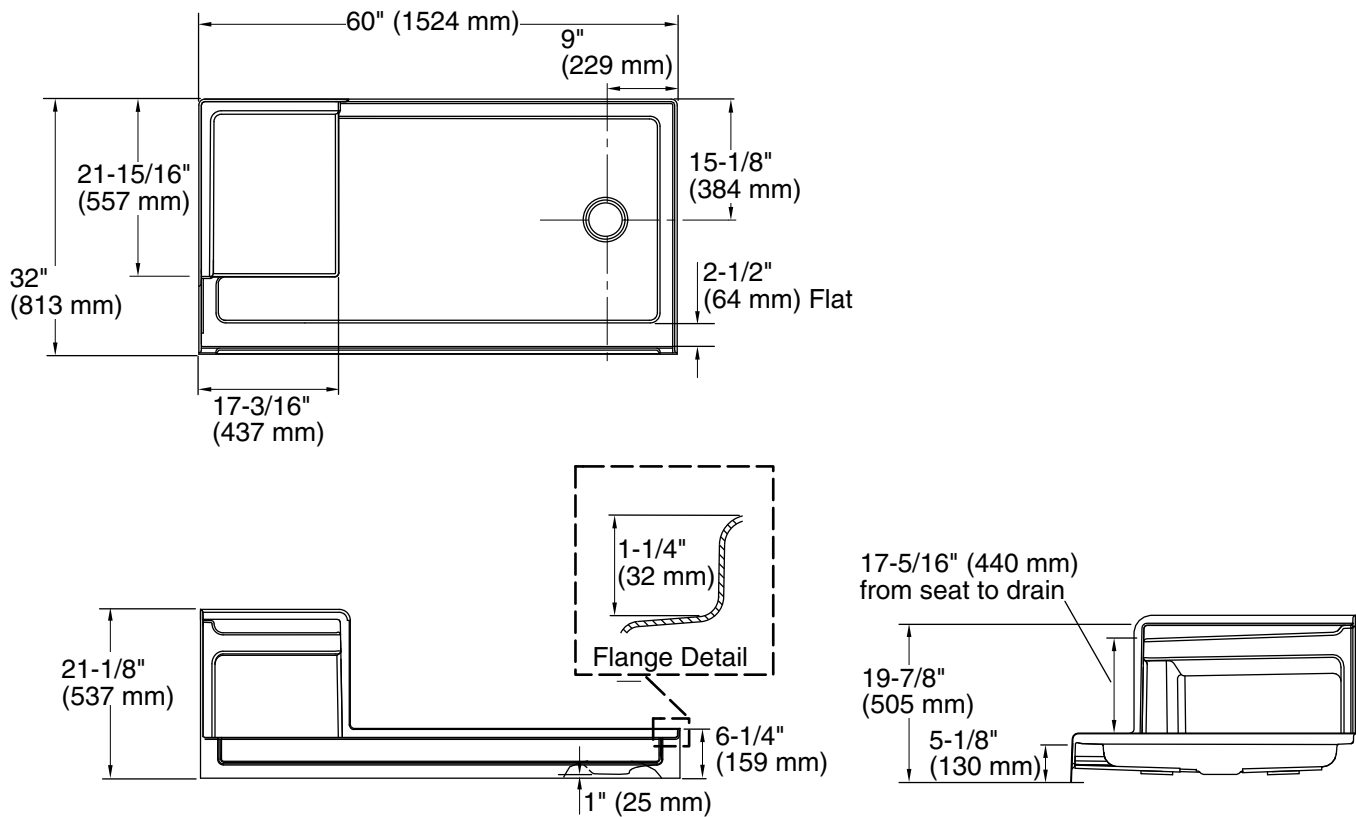

Features

- Low-threshold design for easy entry and exit
- Single threshold for three-wall installation
- Right drain
- Integral 18" (457 mm) undercut seat at left
- Coordinates with other products in the Tresham collection

Color tiles intended for reference only.

Color	Code	Description
	0	White
	96	Biscuit
	NY	Dune
	95	Ice™ Grey

Technical Information

All product dimensions are nominal.

Drain location:	Right
Weight:	72 lbs (32.7 kg)
Minimum floor load:	20 lbs/ft ² (97.6 kg/m ²)
Minimum flat for door:	2-1/2" (64 mm)

Notes

Measure your actual product for rough-in details.

Install this product according to the installation instructions.

Shimming may be required between the stud frame and the fixture.

Stud opening tolerance is +1/4" (6 mm), -0" (0 mm).