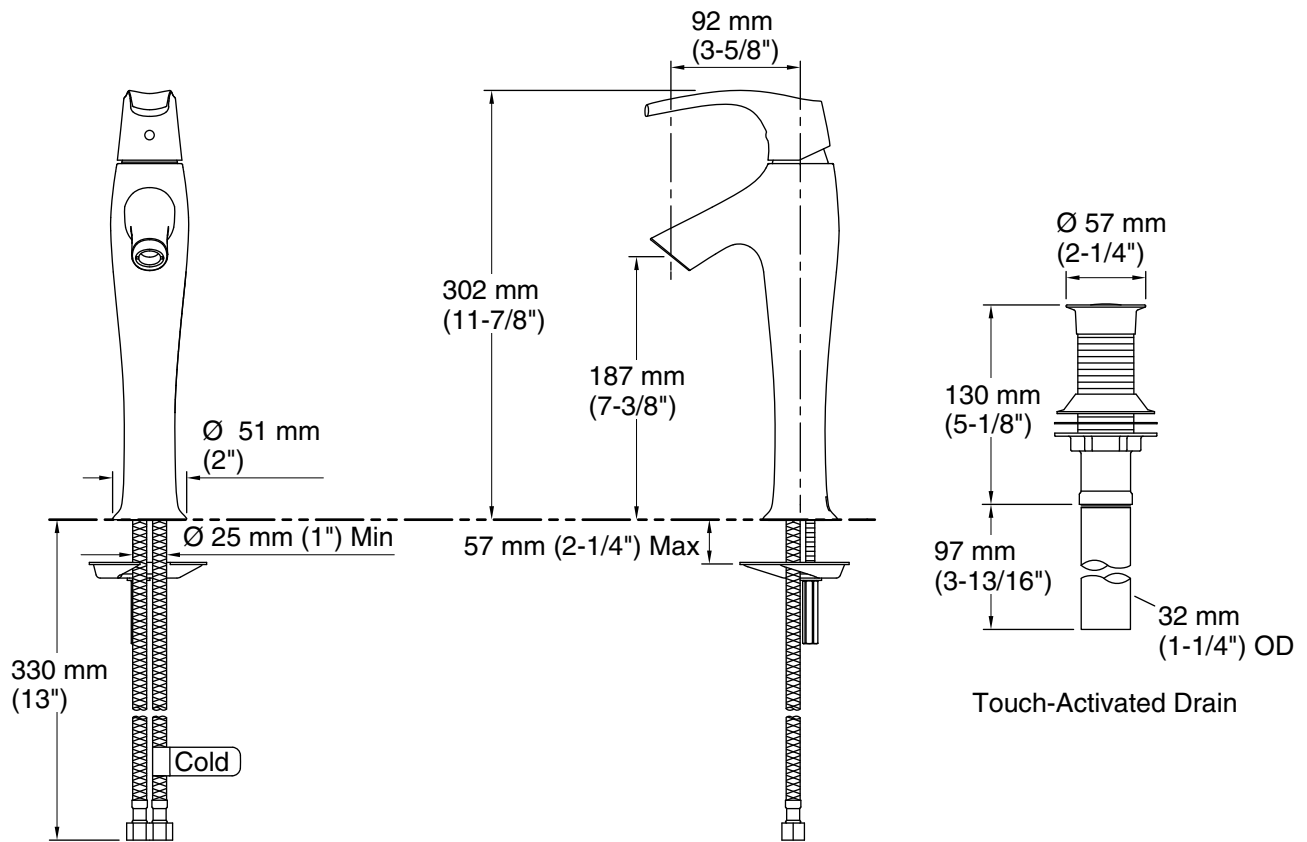

### Features

- KOHLER ceramic disc valves exceed industry longevity standards for a lifetime of durable performance
- Single hole installation
- Lever handle
- Spout reach 92 mm
- Includes flexible G 1/2 supply hoses for easy installation
- Includes drain

**Technical Information**

All product dimensions are nominal.

**Faucet:**

Flow rate: 2.37 gal/min (9 l/min)

**Notes**

Install this product according to the installation instructions.