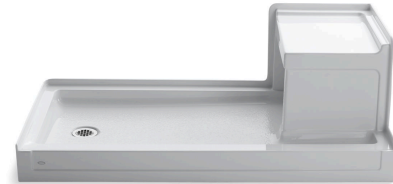

Features

- Low-threshold design for easy entry and exit
- Single threshold for three-wall installation
- Durable plastic construction
- Integral 18" (457 mm) undercut seat at right
- Coordinates with other products in the Tresham collection

Material

- Acrylic

Installation

- Left drain

Recommended Products/Accessories

- K-706009-D3 Frameless Sliding Shower Door
- K-706009-L Frameless Sliding Shower Door
- K-706015-D3 Frameless Sliding Shower Door
- K-706015-L 74" H sliding shower door with 1/4"-thick glass
- K-9132 Shower Drain
- K-23726 Drain treatment
- K-23732 Tub & shower cleaner

Color tiles intended for reference only.

Color	Code	Description
	0	White
	96	Biscuit
	NY	Dune
	95	Ice™ Grey

Technical Information

All product dimensions are nominal.

Drain location:	Left
Weight:	72 lbs (32.7 kg)
Minimum floor load:	20 lbs/ft ² (97.6 kg/m ²)
Minimum flat for door:	2-1/2" (64 mm)