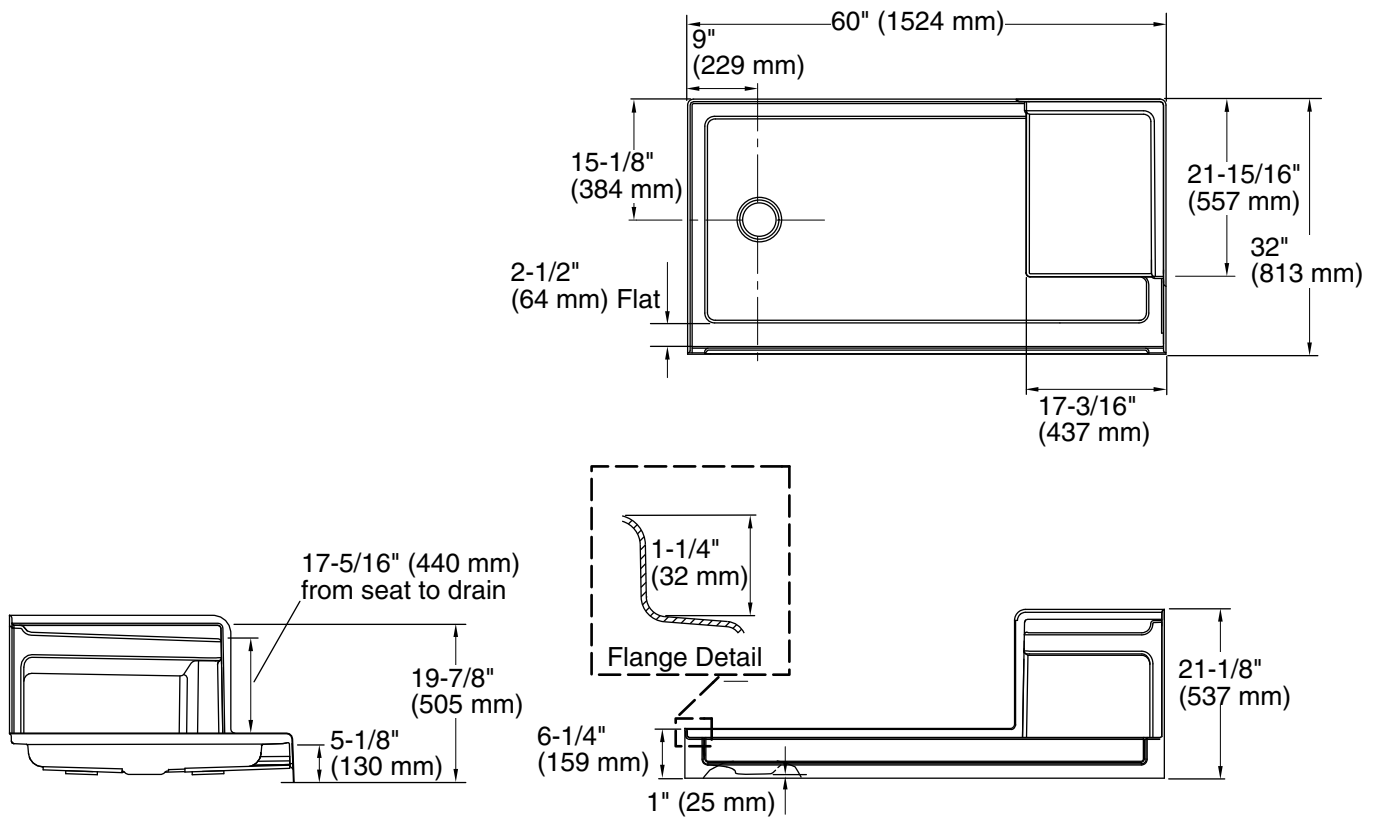

Features

- Low-threshold design for easy entry and exit
- Single threshold for three-wall installation
- Durable plastic construction
- Integral 18" (457 mm) undercut seat at right
- Coordinates with other products in the Tresham collection

Material

- Acrylic

Installation

- Left drain

Recommended Products/Accessories

- K-706009-D3 Frameless Sliding Shower Door
- K-706009-L Frameless Sliding Shower Door
- K-706015-D3 Frameless Sliding Shower Door
- K-706015-L 74" H sliding shower door with 1/4"-thick glass
- K-9132 Shower Drain
- K-23726 Drain treatment
- K-23732 Tub & shower cleaner

Color tiles intended for reference only.

Color	Code	Description
	0	White
	96	Biscuit
	NY	Dune
	95	Ice™ Grey

Technical Information

All product dimensions are nominal.

Drain location:	Left
Weight:	72 lbs (32.7 kg)
Minimum floor load:	20 lbs/ft ² (97.6 kg/m ²)
Minimum flat for door:	2-1/2" (64 mm)

Notes

Measure your actual product for rough-in details.

Install this product according to the installation instructions.

Shimming may be required between the stud frame and the fixture.

Stud opening tolerance is +1/4" (6 mm), -0" (0 mm).