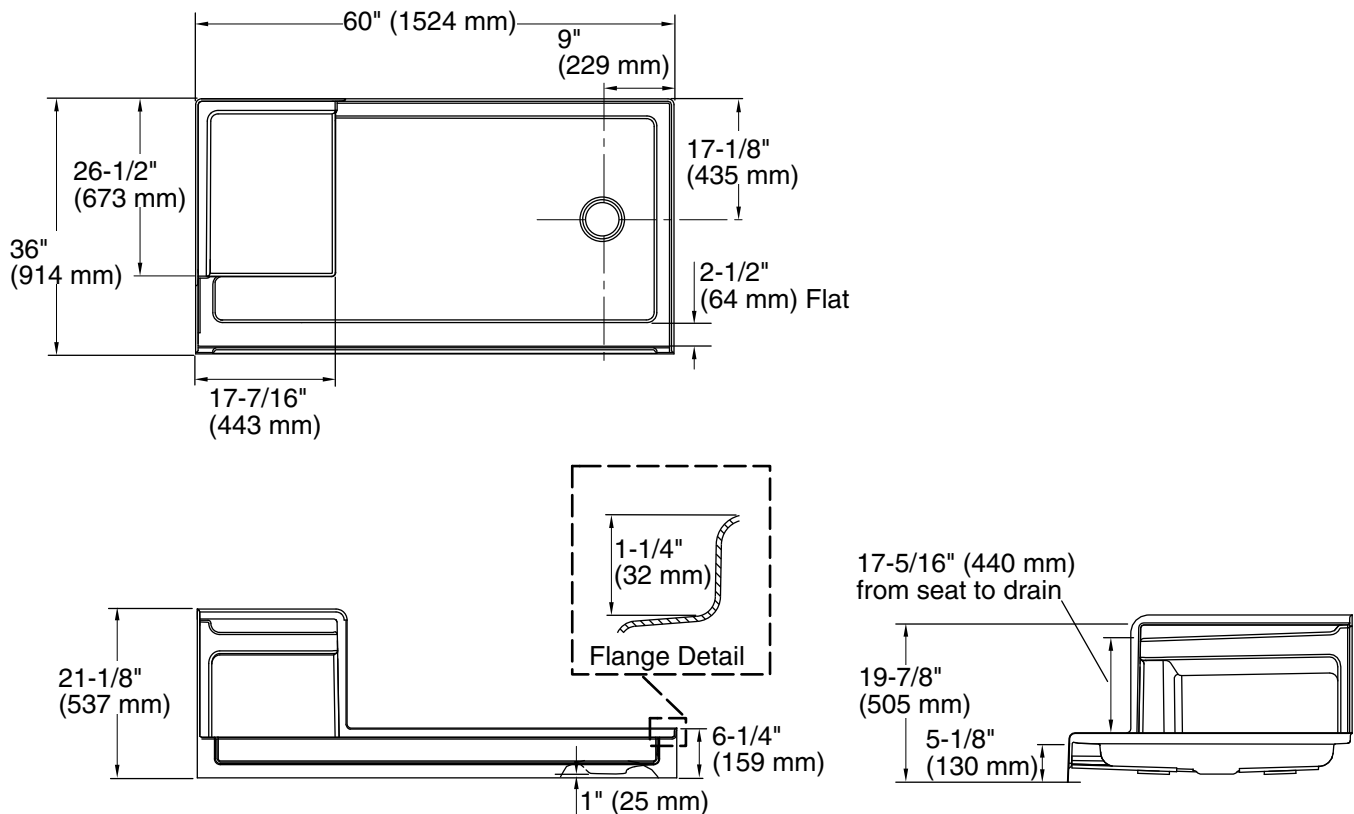

## Technical Information

All product dimensions are nominal.

Drain location:	Right
Weight:	79.5 lbs (36.1 kg)
Minimum floor load:	20 lbs/ft <sup>2</sup> (97.6 kg/m <sup>2</sup> )
Minimum flat for door:	2-1/2" (64 mm)