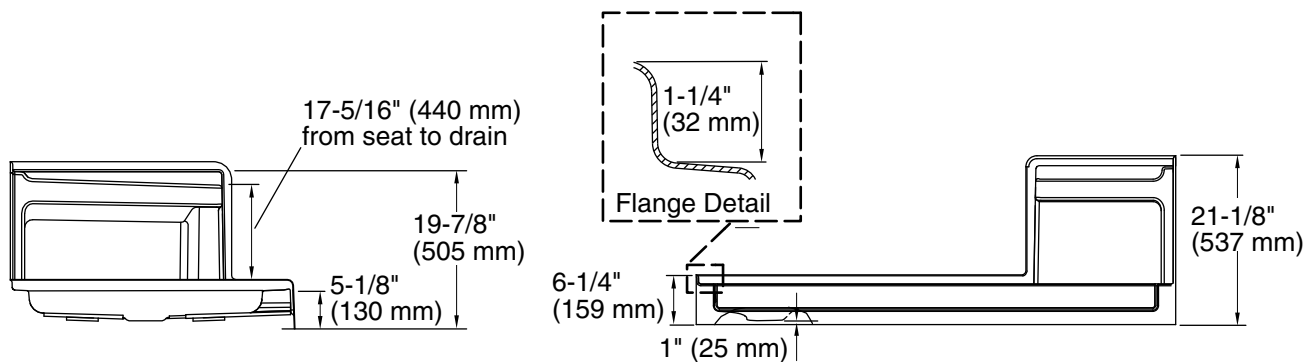

Features

- Low-threshold design for easy entry and exit
- Single threshold for three-wall installation
- Integral 18" (457 mm) undercut seat at right
- Coordinates with other products in the Tresham collection

Color tiles intended for reference only.

Color	Code	Description
	0	White
	96	Biscuit
	NY	Dune
	95	Ice™ Grey

Technical Information

All product dimensions are nominal.

Drain location:	Left
Weight:	79.5 lbs (36.1 kg)
Minimum floor load:	20 lbs/ft ² (97.6 kg/m ²)
Minimum flat for door:	2-1/2" (64 mm)

Notes

Measure your actual product for rough-in details.

Install this product according to the installation instructions.

Shimming may be required between the stud frame and the fixture.

Stud opening tolerance is +1/4" (6 mm), -0" (0 mm).