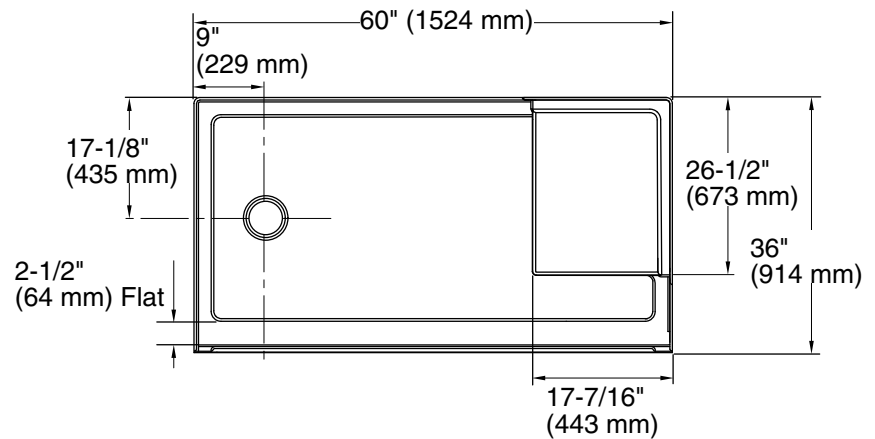

Features

- Low-threshold design for easy entry and exit
- Single threshold for three-wall installation
- Integral 18" (457 mm) undercut seat at right
- Coordinates with other products in the Tresham collection

Color tiles intended for reference only.

Color	Code	Description
	0	White
	96	Biscuit
	NY	Dune
	95	Ice™ Grey

Technical Information

All product dimensions are nominal.

Drain location:	Left
Weight:	79.5 lbs (36.1 kg)
Minimum floor load:	20 lbs/ft ² (97.6 kg/m ²)
Minimum flat for door:	2-1/2" (64 mm)

Notes

Measure your actual product for rough-in details.

Install this product according to the installation instructions.

Shimming may be required between the stud frame and the fixture.

Stud opening tolerance is +1/4" (6 mm), -0" (0 mm).