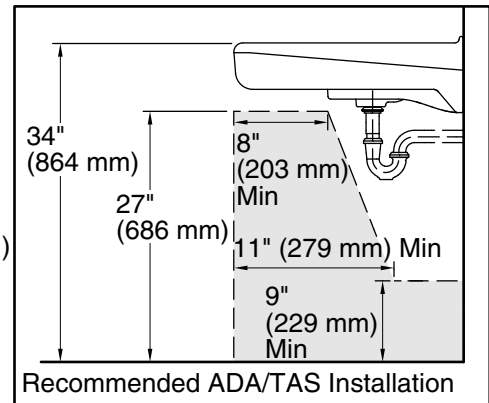

Features

- Single faucet hole
- Oval basin
- Sealed overflow drain
- Left-hand hole drilled for soap or lotion dispenser
- Includes wall hanger

Material

- Vitreous china

Installation

- Wall-mount
- Drilled for concealed arm carrier installation

Color tiles intended for reference only.

Color	Code	Description
-------	------	-------------

	0	White
---	---	-------

Technical Information

All product dimensions are nominal.

Basin configuration:	Single Bowl
Bowl area (Only):	Length: 14-3/8" (365 mm) Width: 12-5/16" (313 mm) Water depth: 3-1/4" (83 mm)
With overflow:	Yes
Number of deck holes:	2
Faucet hole(s):	1-3/8" (35 mm)
Soap/Lotion hole:	1-1/4" (32 mm)
Drain hole:	1-3/4" (44 mm)