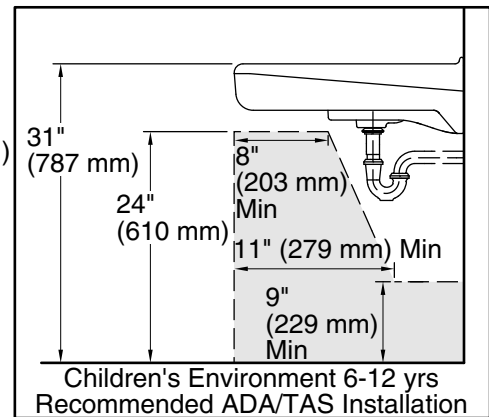

Features

- Single faucet hole
- Oval basin
- Sealed overflow drain
- Left-hand hole drilled for soap or lotion dispenser
- Includes wall hanger

Material

- Vitreous china

Installation

- Wall-mount
- Drilled for concealed arm carrier installation

Color tiles intended for reference only.

Color	Code	Description
-------	------	-------------

	0	White
---	---	-------

Technical Information

All product dimensions are nominal.

Basin configuration:	Single Bowl
Bowl area (Only):	Length: 14-3/8" (365 mm) Width: 12-5/16" (313 mm) Water depth: 3-1/4" (83 mm)
With overflow:	Yes
Number of deck holes:	2
Faucet hole(s):	1-3/8" (35 mm)
Soap/Lotion hole:	1-1/4" (32 mm)
Drain hole:	1-3/4" (44 mm)