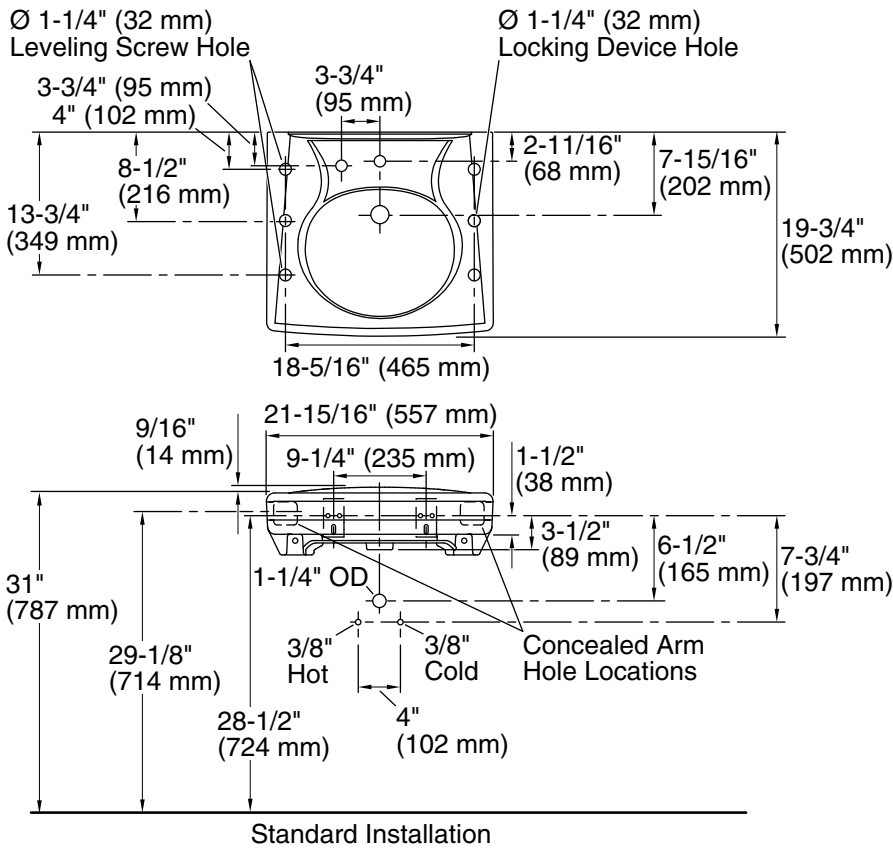

Features

- Single faucet hole
- Oval basin
- Sealed overflow drain
- Left-hand hole drilled for soap or lotion dispenser
- Includes wall hanger

Material

- Vitreous china

Installation

- Wall-mount
- Drilled for concealed arm carrier installation

Color tiles intended for reference only.

Color	Code	Description
-------	------	-------------

	0	White
---	---	-------

Technical Information

All product dimensions are nominal.

Basin configuration:	Single Bowl
Bowl area (Only):	Length: 14-3/8" (365 mm) Width: 12-5/16" (313 mm) Water depth: 3-1/4" (83 mm)
With overflow:	Yes
Number of deck holes:	2
Faucet hole(s):	1-3/8" (35 mm)
Soap/Lotion hole:	1-1/4" (32 mm)
Drain hole:	1-3/4" (44 mm)