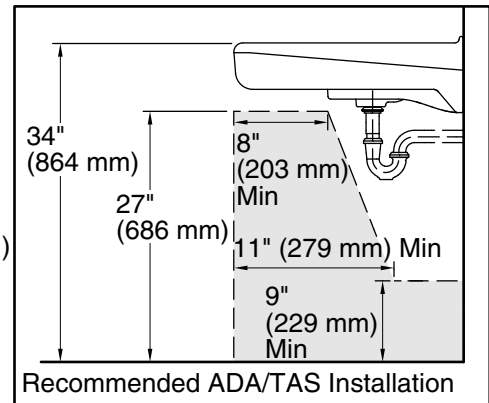

**Brenham™**  
Wall-Mount Bathroom Sink  
**K-1997-1R**

**Features**

- Single faucet hole
- Oval basin
- Overflow drain
- Right-hand hole drilled for soap or lotion dispenser
- Includes wall hanger

**Material**

- K-1998 Shroud
- K-8998 P-Trap

**ADA** **CSA B651** **OBC**

**Codes/Standards**

ASME A112.19.2/CSA B45.1  
ADA  
ICC/ANSI A117.1  
CSA B651  
OBC

**KOHLER® Vitreous China Bathroom Sink Lifetime Limited Warranty**

### Technical Information

All product dimensions are nominal.

Basin configuration:	Single Bowl
Bowl area (Only):	Length: 14-3/8" (365 mm) Width: 12-5/16" (313 mm) Water depth: 3-1/4" (83 mm)
With overflow:	Yes
Number of deck holes:	2
Faucet hole(s):	1-3/8" (35 mm)
Soap/Lotion hole:	1-1/4" (32 mm)
Drain hole:	1-3/4" (44 mm)