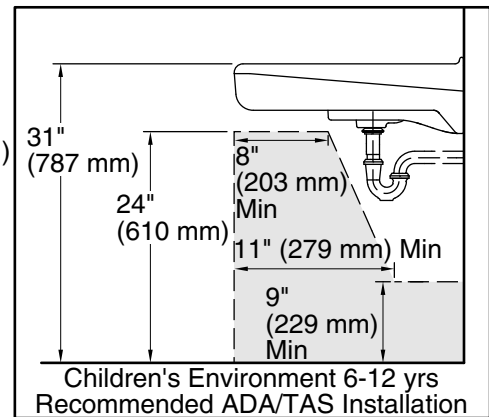

**Brenham™**  
Wall-Mount Bathroom Sink  
**K-1997-1R**

**Features**

- Single faucet hole
- Oval basin
- Overflow drain
- Right-hand hole drilled for soap or lotion dispenser
- Includes wall hanger

**Material**

- K-1998 Shroud
- K-8998 P-Trap

**ADA** **CSA B651** **OBC**

**Codes/Standards**

ASME A112.19.2/CSA B45.1  
ADA  
ICC/ANSI A117.1  
CSA B651  
OBC

**KOHLER® Vitreous China Bathroom Sink Lifetime Limited Warranty**

### Technical Information

All product dimensions are nominal.

Basin configuration:	Single Bowl
Bowl area (Only):	Length: 14-3/8" (365 mm) Width: 12-5/16" (313 mm) Water depth: 3-1/4" (83 mm)
With overflow:	Yes
Number of deck holes:	2
Faucet hole(s):	1-3/8" (35 mm)
Soap/Lotion hole:	1-1/4" (32 mm)
Drain hole:	1-3/4" (44 mm)