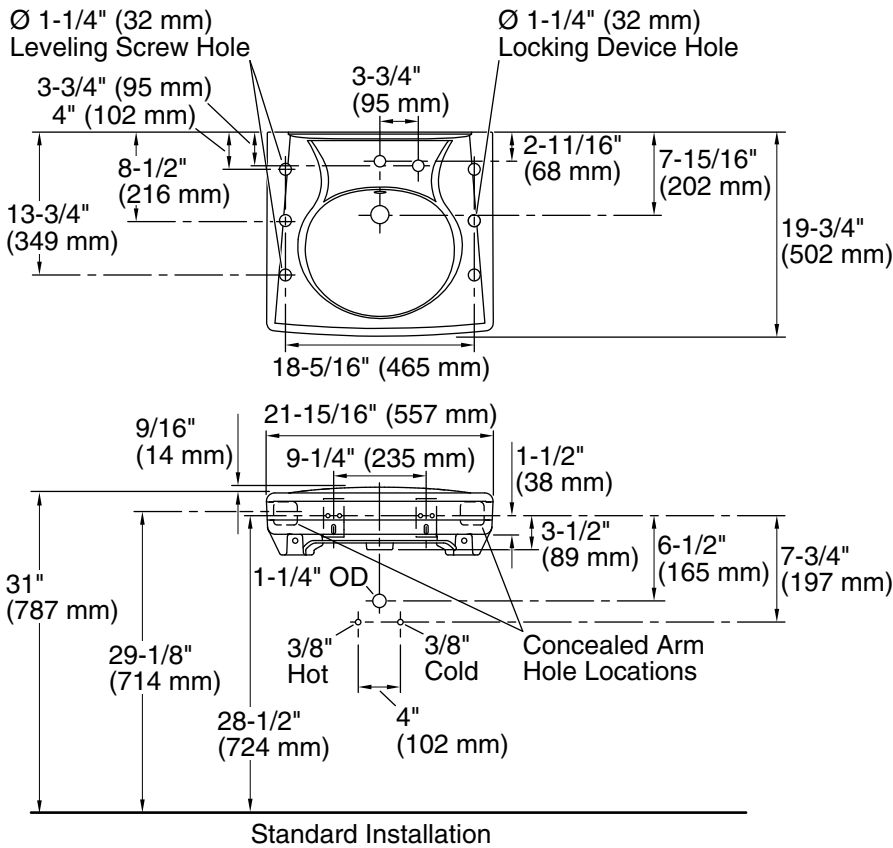

**Brenham™**  
Wall-Mount Bathroom Sink  
**K-1997-1R**

**Features**

- Single faucet hole
- Oval basin
- Overflow drain
- Right-hand hole drilled for soap or lotion dispenser
- Includes wall hanger

**Material**

### Technical Information

All product dimensions are nominal.

Basin configuration:	Single Bowl
Bowl area (Only):	Length: 14-3/8" (365 mm) Width: 12-5/16" (313 mm) Water depth: 3-1/4" (83 mm)
With overflow:	Yes
Number of deck holes:	2
Faucet hole(s):	1-3/8" (35 mm)
Soap/Lotion hole:	1-1/4" (32 mm)
Drain hole:	1-3/4" (44 mm)