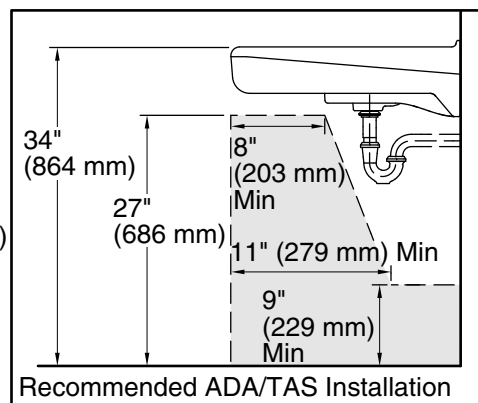

Features

- Single faucet hole
- Oval basin
- Overflow drain
- Includes wall hanger

Material

- Vitreous china

Installation

- Wall-mount
- Drilled for concealed arm carrier installation

Recommended Products/Accessories

- K-23726 Drain treatment
- K-23725 Cast iron cleaner

Optional Products/Accessories

- K-8998 P-Trap
- K-1998 Shroud

ADA

CSA B651

OBC

Codes/Standards

ASME A112.19.2/CSA B45.1
ADA
ICC/ANSI A117.1
CSA B651
OBC
IAPMO Certification

Technical Information

All product dimensions are nominal.

Basin configuration:	Single Bowl
Bowl area (Only):	Length: 14-3/8" (365 mm) Width: 12-5/16" (313 mm) Water depth: 3-1/4" (83 mm)
With overflow:	Yes
Number of deck holes:	1
Faucet hole(s):	1-3/8" (35 mm)
Drain hole:	1-3/4" (44 mm)