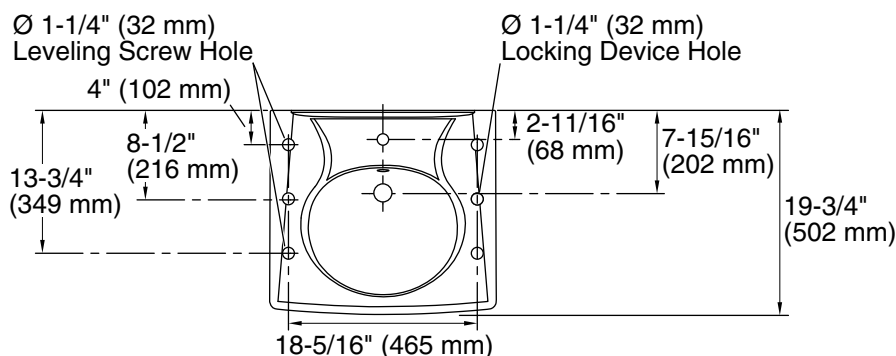

Features

- Single faucet hole
- Oval basin
- Overflow drain
- Includes wall hanger

Material

- Vitreous china

Installation

- Wall-mount
- Drilled for concealed arm carrier installation

Recommended Products/Accessories

Technical Information

All product dimensions are nominal.

Basin configuration:	Single Bowl
Bowl area (Only):	Length: 14-3/8" (365 mm) Width: 12-5/16" (313 mm) Water depth: 3-1/4" (83 mm)
With overflow:	Yes
Number of deck holes:	1
Faucet hole(s):	1-3/8" (35 mm)
Drain hole:	1-3/4" (44 mm)