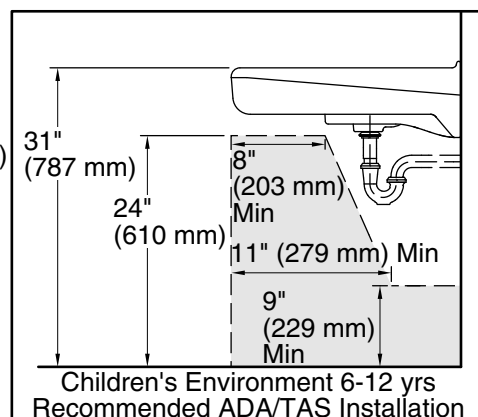

Features

- Single faucet hole
- Oval basin
- Overflow drain
- Includes wall hanger

Material

- Vitreous china

Installation

- Wall-mount
- Drilled for concealed arm carrier installation

Recommended Products/Accessories

Technical Information

All product dimensions are nominal.

Basin configuration:	Single Bowl
Bowl area (Only):	Length: 14-3/8" (365 mm) Width: 12-5/16" (313 mm) Water depth: 3-1/4" (83 mm)
With overflow:	Yes
Number of deck holes:	1
Faucet hole(s):	1-3/8" (35 mm)
Drain hole:	1-3/4" (44 mm)