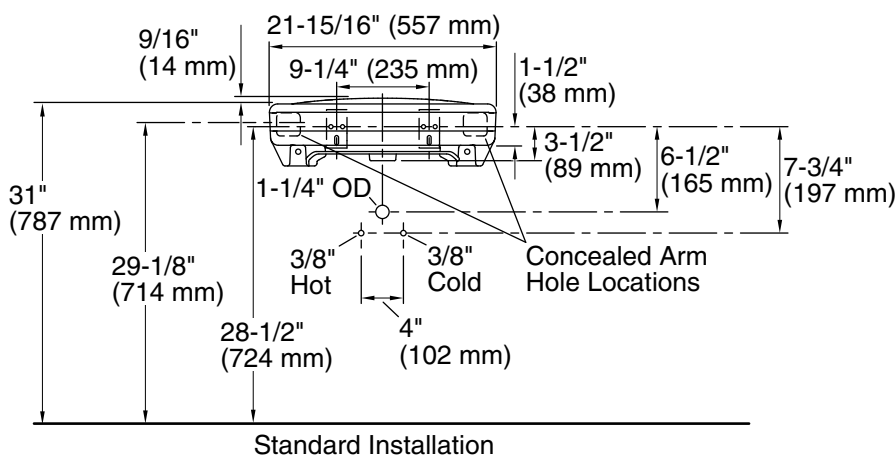

Features

- Single faucet hole
- Oval basin
- Overflow drain
- Includes wall hanger

Material

- Vitreous china

Installation

- Wall-mount
- Drilled for concealed arm carrier installation

Recommended Products/Accessories

Technical Information

All product dimensions are nominal.

Basin configuration:	Single Bowl
Bowl area (Only):	Length: 14-3/8" (365 mm) Width: 12-5/16" (313 mm) Water depth: 3-1/4" (83 mm)
With overflow:	Yes
Number of deck holes:	1
Faucet hole(s):	1-3/8" (35 mm)
Drain hole:	1-3/4" (44 mm)