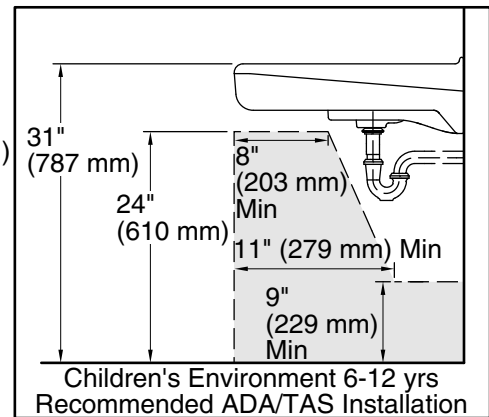

Features

- 4" (102 mm) centerset faucet holes
- Oval basin
- Overflow drain
- Includes wall hanger

Material

- Vitreous china

Installation

- Wall-mount
- Drilled for concealed arm carrier installation

Recommended Products/Accessories

Technical Information

All product dimensions are nominal.

Basin configuration:	Single Bowl
Center(s):	4" (102 mm)
Bowl area (Only):	Length: 14-3/8" (365 mm) Width: 12-5/16" (313 mm) Water depth: 3-1/4" (83 mm)
With overflow:	Yes
Number of deck holes:	3
Faucet hole(s):	1-1/4" (32 mm)
Drain hole:	1-3/4" (44 mm)