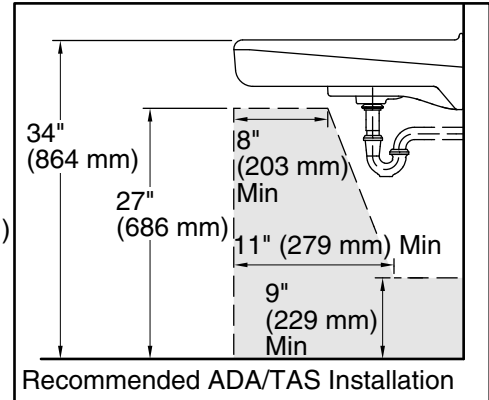

Features

- 4" (102 mm) centerset faucet holes
- Oval basin
- Overflow drain
- Includes wall hanger

Material

- Vitreous china

Installation

- Wall-mount
- Drilled for concealed arm carrier installation

Recommended Products/Accessories

- K-23726 Drain treatment
- K-23725 Cast iron cleaner

Optional Products/Accessories

- K-8998 P-Trap
- K-1998 Shroud

ADA

CSA B651

OBC

Codes/Standards

ASME A112.19.2/CSA B45.1
ADA
ICC/ANSI A117.1
CSA B651
OBC
IAPMO Certification

Technical Information

All product dimensions are nominal.

Basin configuration:	Single Bowl
Center(s):	4" (102 mm)
Bowl area (Only):	Length: 14-3/8" (365 mm) Width: 12-5/16" (313 mm) Water depth: 3-1/4" (83 mm)
With overflow:	Yes
Number of deck holes:	3
Faucet hole(s):	1-1/4" (32 mm)
Drain hole:	1-3/4" (44 mm)