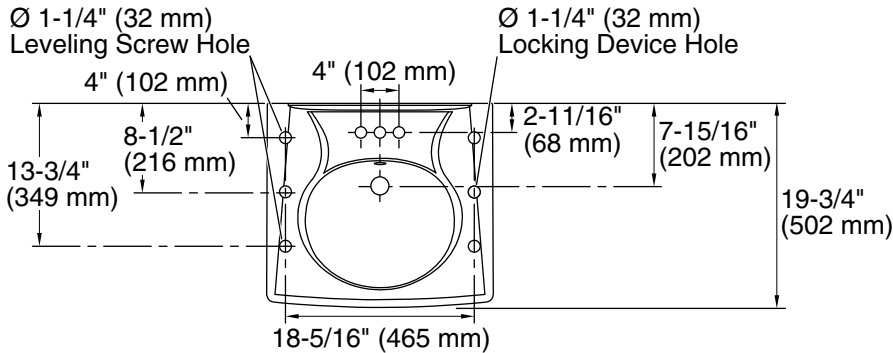

Features

- 4" (102 mm) centerset faucet holes
- Oval basin
- Overflow drain
- Includes wall hanger

Material

- Vitreous china

Installation

- Wall-mount
- Drilled for concealed arm carrier installation

Recommended Products/Accessories

Technical Information

All product dimensions are nominal.

Basin configuration:	Single Bowl
Center(s):	4" (102 mm)
Bowl area (Only):	Length: 14-3/8" (365 mm) Width: 12-5/16" (313 mm) Water depth: 3-1/4" (83 mm)
With overflow:	Yes
Number of deck holes:	3
Faucet hole(s):	1-1/4" (32 mm)
Drain hole:	1-3/4" (44 mm)