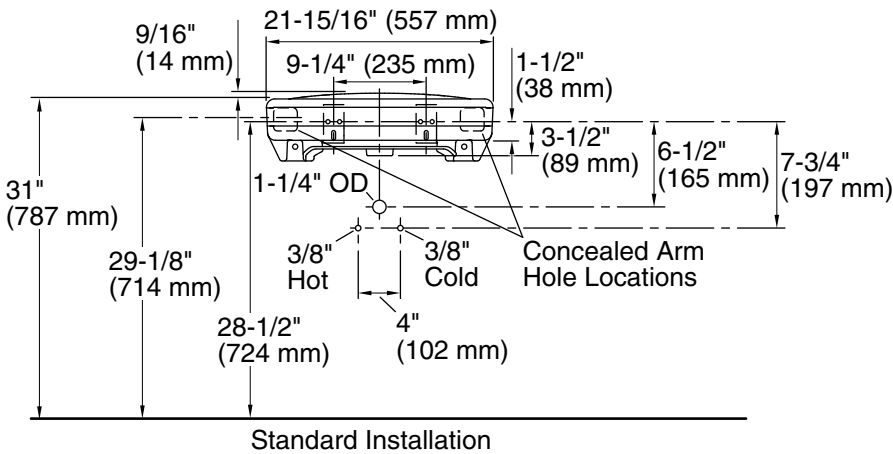

Features

- 4" (102 mm) centerset faucet holes
- Oval basin
- Overflow drain
- Includes wall hanger

Material

- Vitreous china

Installation

- Wall-mount
- Drilled for concealed arm carrier installation

Recommended Products/Accessories

Technical Information

All product dimensions are nominal.

Basin configuration:	Single Bowl
Center(s):	4" (102 mm)
Bowl area (Only):	Length: 14-3/8" (365 mm) Width: 12-5/16" (313 mm) Water depth: 3-1/4" (83 mm)
With overflow:	Yes
Number of deck holes:	3
Faucet hole(s):	1-1/4" (32 mm)
Drain hole:	1-3/4" (44 mm)