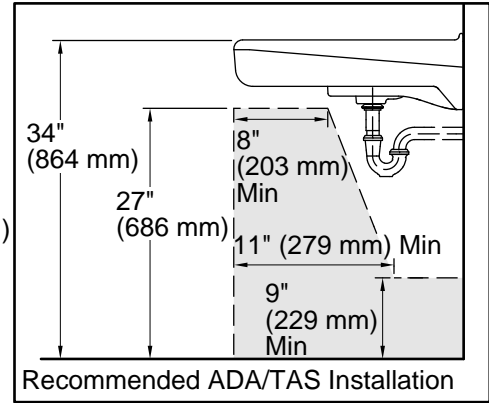

## Technical Information

All product dimensions are nominal.

Basin configuration:	Single Bowl
Center(s):	8" (203 mm)
Bowl area (Only):	Length: 14-3/8" (365 mm) Width: 12-5/16" (313 mm) Water depth: 3-1/4" (83 mm)
With overflow:	Yes
Number of deck holes:	3
Faucet hole(s):	1-3/8" (35 mm)
Drain hole:	1-3/4" (44 mm)