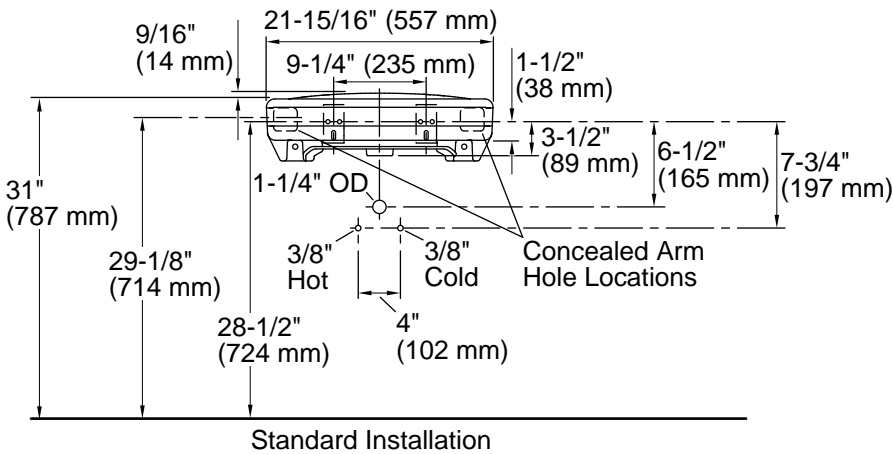

## Technical Information

All product dimensions are nominal.

Basin configuration:	Single Bowl
Center(s):	8" (203 mm)
Bowl area (Only):	Length: 14-3/8" (365 mm) Width: 12-5/16" (313 mm) Water depth: 3-1/4" (83 mm)
With overflow:	Yes
Number of deck holes:	3
Faucet hole(s):	1-3/8" (35 mm)
Drain hole:	1-3/4" (44 mm)