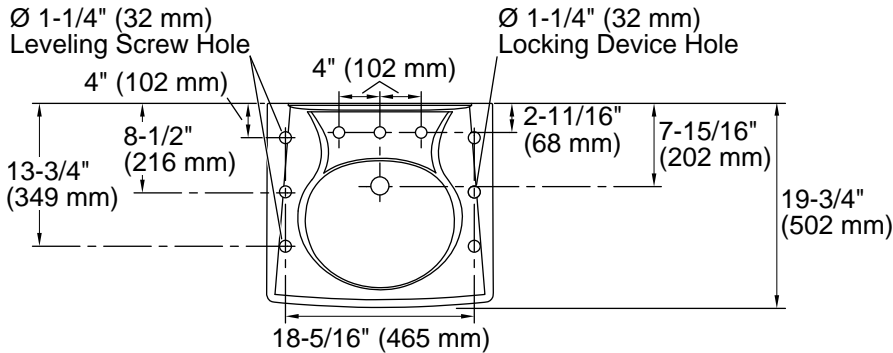

## Technical Information

All product dimensions are nominal.

Basin configuration:	Single Bowl
Center(s):	8" (203 mm)
Bowl area (Only):	Length: 14-3/8" (365 mm) Width: 12-5/16" (313 mm) Water depth: 3-1/4" (83 mm)
With overflow:	Yes
Number of deck holes:	3
Faucet hole(s):	1-3/8" (35 mm)
Drain hole:	1-3/4" (44 mm)