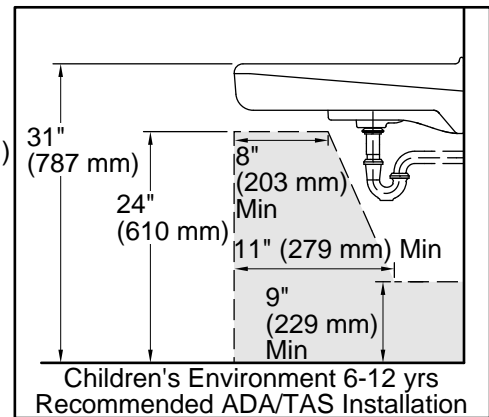

## Technical Information

All product dimensions are nominal.

Basin configuration:	Single Bowl
Center(s):	8" (203 mm)
Bowl area (Only):	Length: 14-3/8" (365 mm) Width: 12-5/16" (313 mm) Water depth: 3-1/4" (83 mm)
With overflow:	Yes
Number of deck holes:	3
Faucet hole(s):	1-3/8" (35 mm)
Drain hole:	1-3/4" (44 mm)