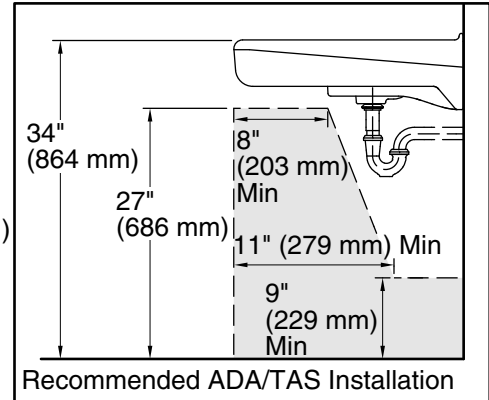

Features

- 8" (203 mm) widespread faucet holes
- Oval basin
- Overflow drain
- Includes wall hanger

Material

- Vitreous china

Installation

- Wall-mount
- Drilled for concealed arm carrier installation

Recommended Products/Accessories

0

White

7

Black Black™

Technical Information

All product dimensions are nominal.

Basin configuration:	Single Bowl
Center(s):	8" (203 mm)
Bowl area (Only):	Length: 14-3/8" (365 mm) Width: 12-5/16" (313 mm) Water depth: 3-1/4" (83 mm)
With overflow:	Yes
Number of deck holes:	3
Faucet hole(s):	1-3/8" (35 mm)
Drain hole:	1-3/4" (44 mm)