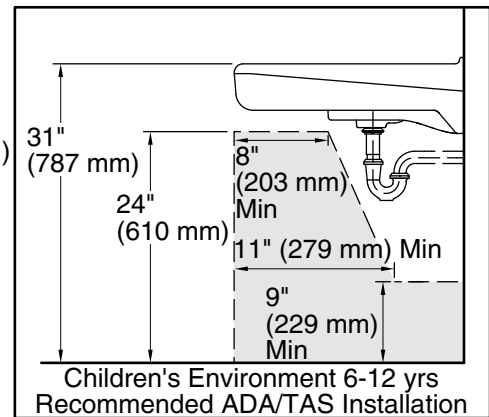

Features

- 8" (203 mm) widespread faucet holes
- Oval basin
- Overflow drain
- Includes wall hanger

Material

- Vitreous china

Installation

- Wall-mount
- Drilled for concealed arm carrier installation

Recommended Products/Accessories

0

White

7

Black Black™

Technical Information

All product dimensions are nominal.

Basin configuration:	Single Bowl
Center(s):	8" (203 mm)
Bowl area (Only):	Length: 14-3/8" (365 mm) Width: 12-5/16" (313 mm) Water depth: 3-1/4" (83 mm)
With overflow:	Yes
Number of deck holes:	3
Faucet hole(s):	1-3/8" (35 mm)
Drain hole:	1-3/4" (44 mm)