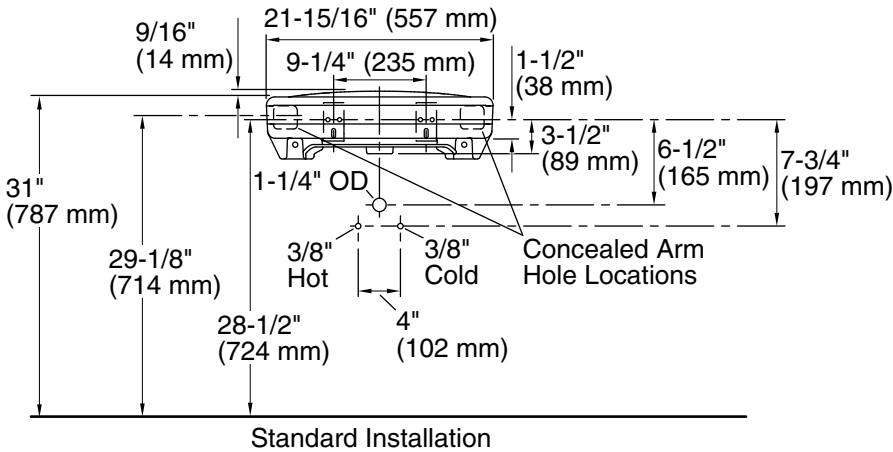

Features

- 8" (203 mm) widespread faucet holes
- Oval basin
- Overflow drain
- Includes wall hanger

Material

- Vitreous china

Installation

- Wall-mount
- Drilled for concealed arm carrier installation

Recommended Products/Accessories

0

White

7

Black Black™

Technical Information

All product dimensions are nominal.

Basin configuration:	Single Bowl
Center(s):	8" (203 mm)
Bowl area (Only):	Length: 14-3/8" (365 mm) Width: 12-5/16" (313 mm) Water depth: 3-1/4" (83 mm)
With overflow:	Yes
Number of deck holes:	3
Faucet hole(s):	1-3/8" (35 mm)
Drain hole:	1-3/4" (44 mm)