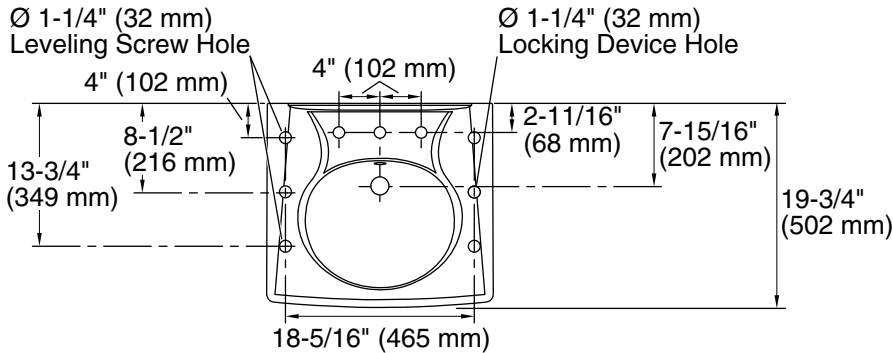

Features

- 8" (203 mm) widespread faucet holes
- Oval basin
- Overflow drain
- Includes wall hanger

Material

- Vitreous china

Installation

- Wall-mount
- Drilled for concealed arm carrier installation

Recommended Products/Accessories

0

White

7

Black Black™

Technical Information

All product dimensions are nominal.

Basin configuration:	Single Bowl
Center(s):	8" (203 mm)
Bowl area (Only):	Length: 14-3/8" (365 mm) Width: 12-5/16" (313 mm) Water depth: 3-1/4" (83 mm)
With overflow:	Yes
Number of deck holes:	3
Faucet hole(s):	1-3/8" (35 mm)
Drain hole:	1-3/4" (44 mm)