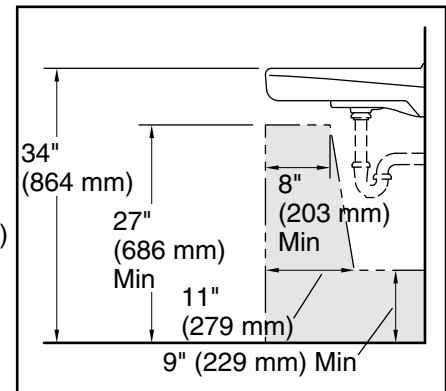

Features

- With hanger
- Without overflow
- 4" (102 mm) centers
- 21-15/16" (557 mm) x 19-3/4" (502 mm)
- Antimicrobial finish inhibits the growth of mold-, mildew-, stain-, and odor-causing bacteria on the fixture surface. This product does not protect users against bacteria, viruses, or other disease organisms. Always clean and wash this product thoroughly before and after each use

	0	White
---	---	-------

Recommended ADA Installation

Children's Environment 6-12 Yrs
Recommended ADA Installation

Standard Installation

Technical Information

All product dimensions are nominal.

- Basin configuration: Single Bowl
- Center(s): 4" (102 mm)
- Bowl area (Only): Length: 14-3/8" (365 mm)
Width: 12-5/16" (313 mm)
Water depth: 3-1/4" (83 mm)
- With overflow: Yes
- Number of deck holes: 3
- Faucet hole(s): 1-1/4" (32 mm)
- Drain hole: 1-3/4" (44 mm)