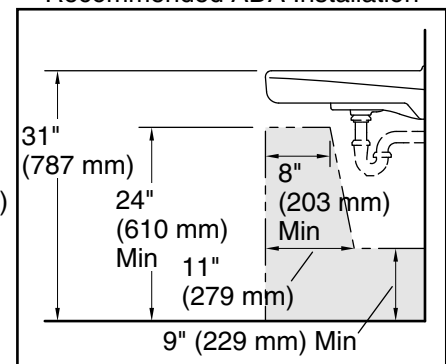

Features

- With hanger
- Without overflow
- 4" (102 mm) centers
- 21-15/16" (557 mm) x 19-3/4" (502 mm)
- Antimicrobial finish inhibits the growth of mold-, mildew-, stain-, and odor-causing bacteria on the fixture surface. This product does not protect users against bacteria, viruses, or other disease organisms. Always clean and wash this product thoroughly before and after each use

	0	White
---	---	-------

Recommended ADA Installation

Children's Environment 6-12 Yrs
Recommended ADA Installation

Standard Installation

Technical Information

All product dimensions are nominal.

- Basin configuration: Single Bowl
- Center(s): 4" (102 mm)
- Bowl area (Only): Length: 14-3/8" (365 mm)
Width: 12-5/16" (313 mm)
Water depth: 3-1/4" (83 mm)
- With overflow: Yes
- Number of deck holes: 3
- Faucet hole(s): 1-1/4" (32 mm)
- Drain hole: 1-3/4" (44 mm)