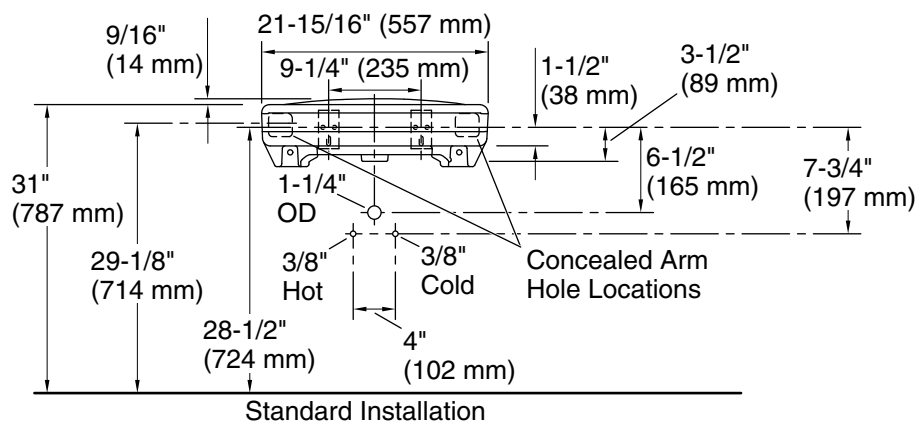

	0	White
---	---	-------

Recommended ADA Installation

Children's Environment 6-12 Yrs
Recommended ADA Installation

Standard Installation

Technical Information

All product dimensions are nominal.

- Basin configuration: Single Bowl
- Center(s): 4" (102 mm)
- Bowl area (Only): Length: 14-3/8" (365 mm)
Width: 12-5/16" (313 mm)
Water depth: 3-1/4" (83 mm)
- With overflow: Yes
- Number of deck holes: 3
- Faucet hole(s): 1-1/4" (32 mm)
- Drain hole: 1-3/4" (44 mm)