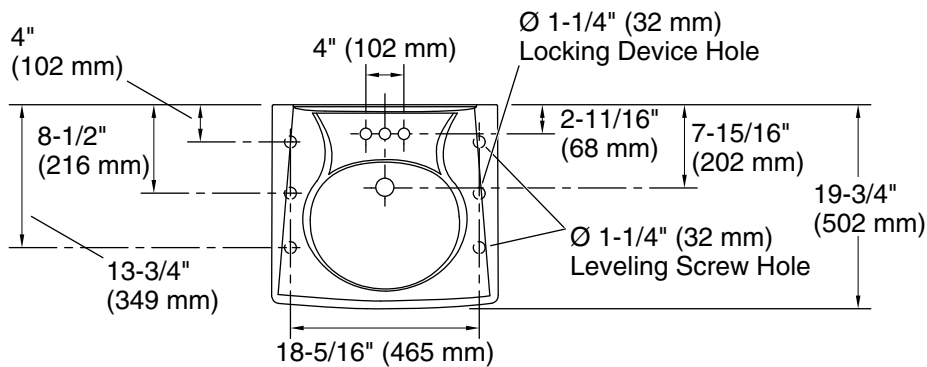

	0	White
---	---	-------

Recommended ADA Installation

Children's Environment 6-12 Yrs
Recommended ADA Installation

Standard Installation

Technical Information

All product dimensions are nominal.

- Basin configuration: Single Bowl
- Center(s): 4" (102 mm)
- Bowl area (Only): Length: 14-3/8" (365 mm)
Width: 12-5/16" (313 mm)
Water depth: 3-1/4" (83 mm)
- With overflow: Yes
- Number of deck holes: 3
- Faucet hole(s): 1-1/4" (32 mm)
- Drain hole: 1-3/4" (44 mm)