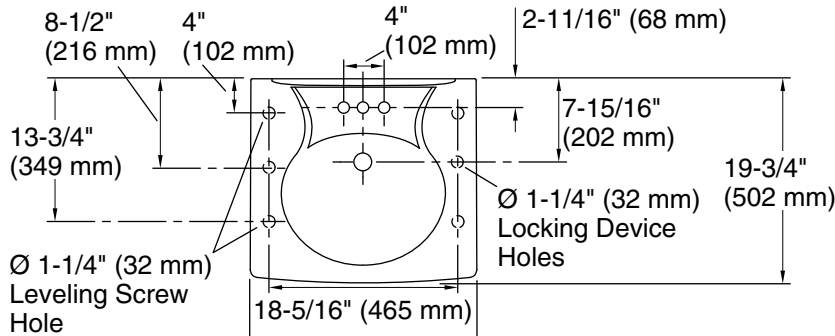

Brenham™
Wall-mount Bathroom Sink With Shroud
K-1999-4N

Features

- 4" (102 mm) centerset faucet holes
- Oval basin
- Sealed overflow
- Includes wall hanger
- Combination consists of the K-1997-4N basin and the K-1998 shroud

Available Colors/Finishes

Color tiles intended for reference only.

Color Code Description

	0	White
---	---	-------

Concealed Arm Hole Location

Recommended ADA/TAS installation:

	ADA and TAS	Children's Environment ADA and TAS Ages 6-12 yrs
A	34" (864 mm)	31" (787 mm)
B	27" (686 mm)	24" (610 mm)
C	11" (279 mm)	11" (279 mm)
D	9" (229 mm)	9" (229 mm)
E	8" (203 mm)	8" (203 mm)

Standard Installation

Technical Information

All product dimensions are nominal.

- Basin configuration: Single Bowl
 Center(s): 4" (102 mm)
 Bowl area: Length: 14-3/8" (365 mm)
 Width: 12-5/16" (313 mm)
 Water depth: 3-1/4" (83 mm)
 Number of deck holes: 3
 Faucet hole(s): 1-3/8" (35 mm)
 Drain hole: 1-3/4" (44 mm)