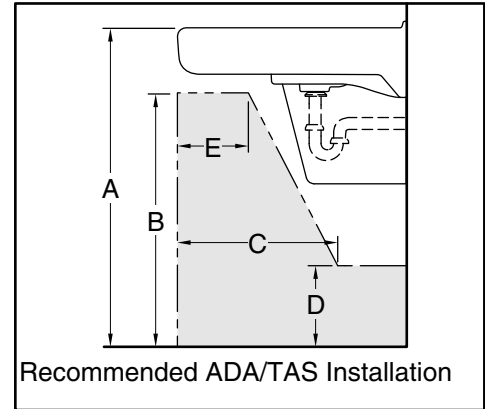

Brenham™
Wall-mount Bathroom Sink With Shroud
K-1999-4N

Features

- 4" (102 mm) centerset faucet holes
- Oval basin
- Sealed overflow
- Includes wall hanger
- Combination consists of the K-1997-4N basin and the K-1998 shroud

- K-8998 P-Trap

ADA **CSA B651** **OBC**

Codes/Standards

ASME A112.19.2/CSA B45.1
ADA
ICC/ANSI A117.1
CSA B651
OBC
IAPMO Certification

KOHLER® Vitreous China Bathroom Sink Lifetime Limited Warranty

See website for detailed warranty information.

Available Colors/Finishes

Color tiles intended for reference only.

Color Code Description

	0	White
---	---	-------

Concealed Arm Hole Location

Recommended ADA/TAS installation:

	ADA and TAS	Children's Environment ADA and TAS Ages 6-12 yrs
A	34" (864 mm)	31" (787 mm)
B	27" (686 mm)	24" (610 mm)
C	11" (279 mm)	11" (279 mm)
D	9" (229 mm)	9" (229 mm)
E	8" (203 mm)	8" (203 mm)

Standard Installation

Technical Information

All product dimensions are nominal.

- Basin configuration: Single Bowl
 Center(s): 4" (102 mm)
 Bowl area: Length: 14-3/8" (365 mm)
 Width: 12-5/16" (313 mm)
 Water depth: 3-1/4" (83 mm)
 Number of deck holes: 3
 Faucet hole(s): 1-3/8" (35 mm)
 Drain hole: 1-3/4" (44 mm)