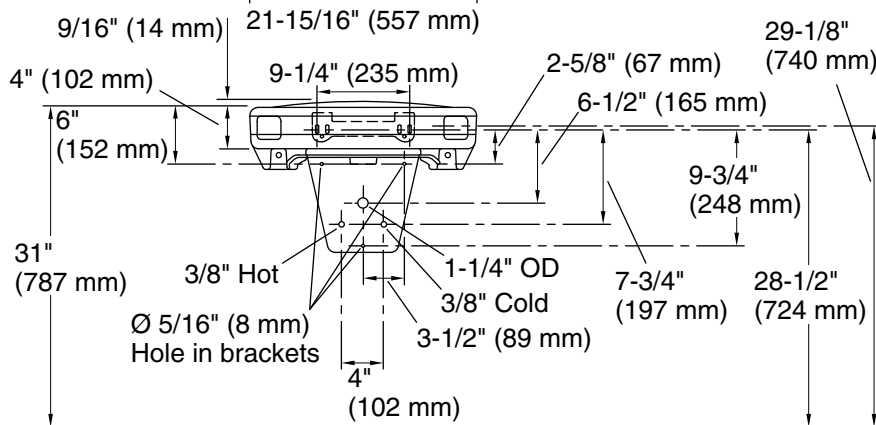

Brenham™
Wall-mount Bathroom Sink With Shroud
K-1999-4N

Features

- 4" (102 mm) centerset faucet holes
- Oval basin
- Sealed overflow
- Includes wall hanger
- Combination consists of the K-1997-4N basin and the K-1998 shroud

Available Colors/Finishes

Color tiles intended for reference only.

Color Code Description

	0	White
---	---	-------

Concealed Arm Hole Location

Recommended ADA/TAS installation:

	ADA and TAS	Children's Environment ADA and TAS Ages 6-12 yrs
A	34" (864 mm)	31" (787 mm)
B	27" (686 mm)	24" (610 mm)
C	11" (279 mm)	11" (279 mm)
D	9" (229 mm)	9" (229 mm)
E	8" (203 mm)	8" (203 mm)

Standard Installation

Technical Information

All product dimensions are nominal.

- Basin configuration: Single Bowl
 Center(s): 4" (102 mm)
 Bowl area: Length: 14-3/8" (365 mm)
 Width: 12-5/16" (313 mm)
 Water depth: 3-1/4" (83 mm)
 Number of deck holes: 3
 Faucet hole(s): 1-3/8" (35 mm)
 Drain hole: 1-3/4" (44 mm)