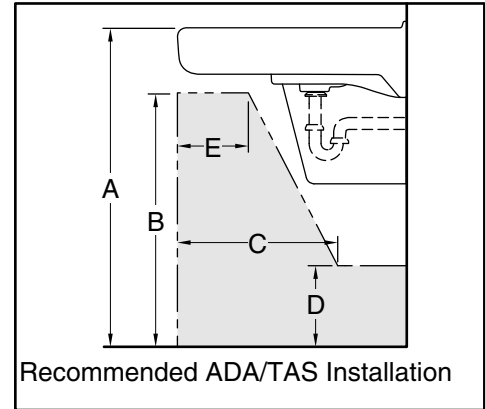

Concealed Arm Hole Location

Recommended ADA/TAS installation:

	ADA and TAS	Children's Environment ADA and TAS Ages 6-12 yrs
A	34" (864 mm)	31" (787 mm)
B	27" (686 mm)	24" (610 mm)
C	11" (279 mm)	11" (279 mm)
D	9" (229 mm)	9" (229 mm)
E	8" (203 mm)	8" (203 mm)

Technical Information

All product dimensions are nominal.

Basin configuration:	Single Bowl
Center(s):	4" (102 mm)
Bowl area:	Length: 14-3/8" (365 mm) Width: 12-5/16" (313 mm) Water depth: 3-1/4" (83 mm)
Number of deck holes:	3
Faucet hole(s):	1-3/8" (35 mm)
Drain hole:	1-3/4" (44 mm)

Notes

Install this product according to the installation instructions.

ADA and TAS standards permit parallel approach for children ages 5 years and younger.

ADA, OBC, CSA B651 compliant when installed to the specific requirements of these regulations.