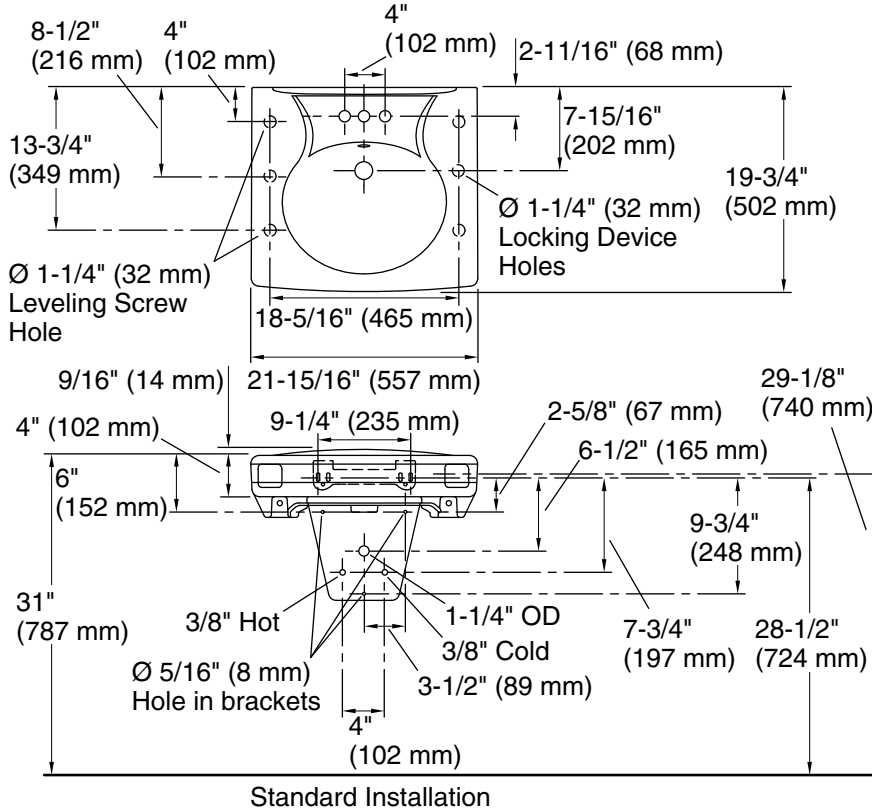

Concealed Arm Hole Location

Recommended ADA/TAS installation:

	ADA and TAS	Children's Environment ADA and TAS Ages 6-12 yrs
A	34" (864 mm)	31" (787 mm)
B	27" (686 mm)	24" (610 mm)
C	11" (279 mm)	11" (279 mm)
D	9" (229 mm)	9" (229 mm)
E	8" (203 mm)	8" (203 mm)

Technical Information

All product dimensions are nominal.

Basin configuration:	Single Bowl
Center(s):	4" (102 mm)
Bowl area:	Length: 14-3/8" (365 mm) Width: 12-5/16" (313 mm) Water depth: 3-1/4" (83 mm)
Number of deck holes:	3
Faucet hole(s):	1-3/8" (35 mm)
Drain hole:	1-3/4" (44 mm)

Notes

Install this product according to the installation instructions.

ADA and TAS standards permit parallel approach for children ages 5 years and younger.

ADA, OBC, CSA B651 compliant when installed to the specific requirements of these regulations.