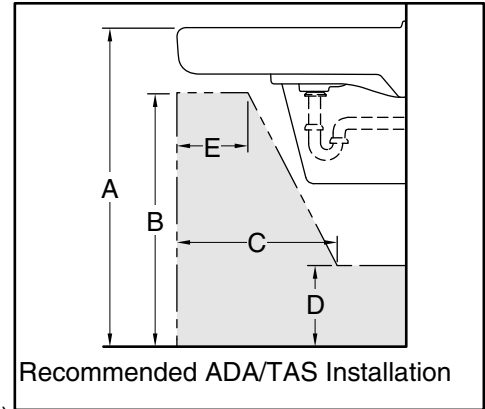

### Available Colors/Finishes

*Color tiles intended for reference only.*

Color	Code	Description
-------	------	-------------

	0	White
---	---	-------

Recommended ADA/TAS installation:

	ADA and TAS	Children's Environment ADA and TAS Ages 6-12 yrs
A	34" (864 mm)	31" (787 mm)
B	27" (686 mm)	24" (610 mm)
C	11" (279 mm)	11" (279 mm)
D	9" (229 mm)	9" (229 mm)
E	8" (203 mm)	8" (203 mm)

### Technical Information

All product dimensions are nominal.

- Basin configuration: Single Bowl
- Center(s): 8" (203 mm)
- Bowl area: Length: 14-3/8" (365 mm)  
Width: 12-5/16" (313 mm)  
Water depth: 3-1/4" (83 mm)
- Number of deck holes: 3
- Faucet hole(s): 1-3/8" (35 mm)
- Drain hole: 1-3/4" (44 mm)