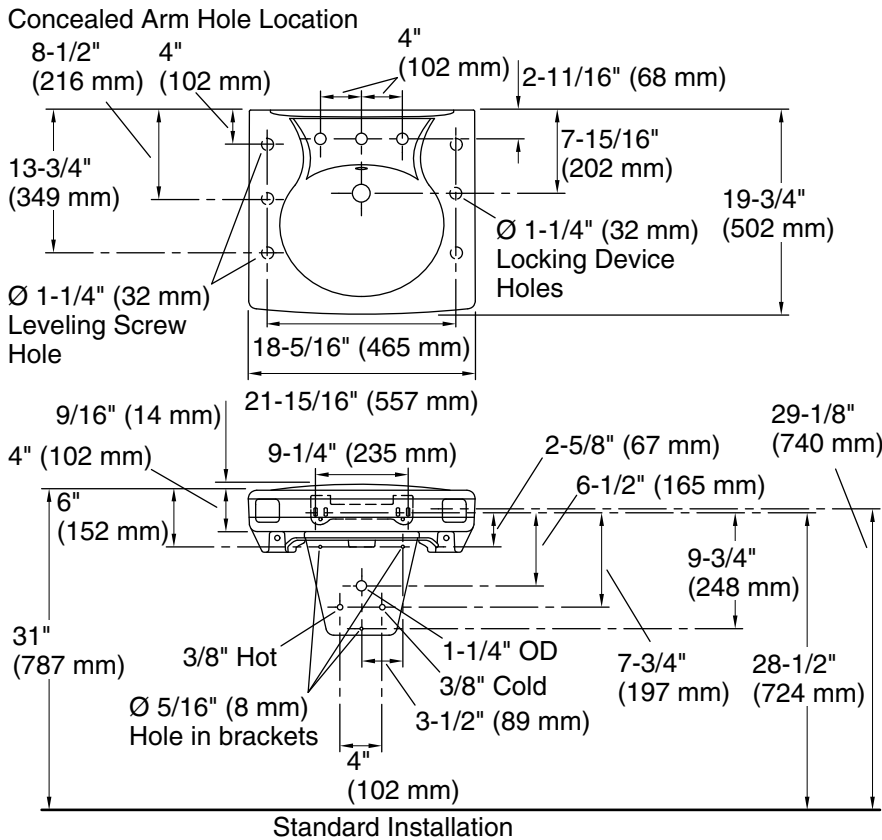

### Features

- 8" (203 mm) widespread faucet holes
- Oval basin
- Overflow drain
- Includes wall hanger
- Combination consists of the K-1997-8 basin and the K-1998 shroud

### Available Colors/Finishes

*Color tiles intended for reference only.*

Color	Code	Description
-------	------	-------------

	0	White
---	---	-------

Recommended ADA/TAS installation:

	ADA and TAS	Children's Environment ADA and TAS Ages 6-12 yrs
A	34" (864 mm)	31" (787 mm)
B	27" (686 mm)	24" (610 mm)
C	11" (279 mm)	11" (279 mm)
D	9" (229 mm)	9" (229 mm)
E	8" (203 mm)	8" (203 mm)

### Technical Information

All product dimensions are nominal.

- Basin configuration: Single Bowl
- Center(s): 8" (203 mm)
- Bowl area: Length: 14-3/8" (365 mm)  
Width: 12-5/16" (313 mm)  
Water depth: 3-1/4" (83 mm)
- Number of deck holes: 3
- Faucet hole(s): 1-3/8" (35 mm)
- Drain hole: 1-3/4" (44 mm)