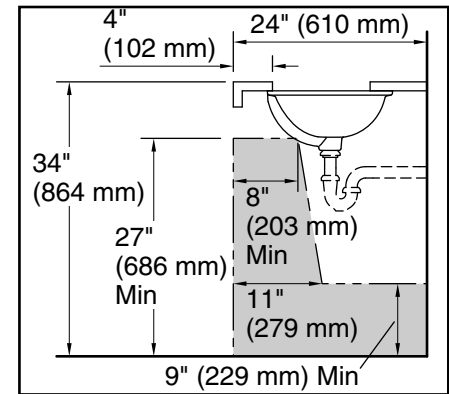

Technical Information

All product dimensions are nominal.

Basin configuration:	Single Bowl
Bowl area (Basin #1):	Length: 17-5/8" (448 mm) Width: 13-1/8" (334 mm) Bowl depth: 5-5/16" (135 mm) Water depth: 3-5/8" (93 mm)
With overflow:	Yes
Drain hole:	1-3/4" (44 mm)
Template:	Under-mount, 1281904-7, required, not included

Notes

Install this product according to the installation instructions.

Countertop manufacturer or cutter must use the cut-out template provided with the product, or a current one provided by Kohler Co. (call 1-800-43-FOCUS). Kohler Co. is not responsible for cut-out errors when the incorrect cut-out template is used.

ADA, CSA B651 compliant when installed to the specific requirements of these regulations.