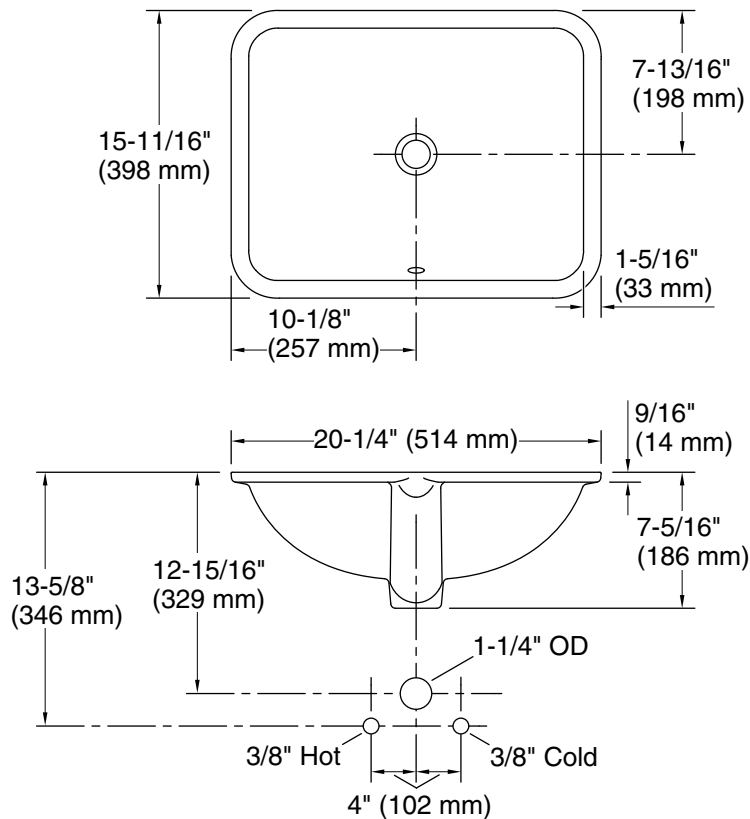

Technical Information

All product dimensions are nominal.

Basin configuration:	Single Bowl
Bowl area (Basin #1):	Length: 17-5/8" (448 mm) Width: 13-1/8" (334 mm) Bowl depth: 5-5/16" (135 mm) Water depth: 3-5/8" (93 mm)
With overflow:	Yes
Drain hole:	1-3/4" (44 mm)
Template:	Under-mount, 1281904-7, required, not included

Notes

Install this product according to the installation instructions.

Countertop manufacturer or cutter must use the cut-out template provided with the product, or a current one provided by Kohler Co. (call 1-800-43-FOCUS). Kohler Co. is not responsible for cut-out errors when the incorrect cut-out template is used.

ADA, CSA B651 compliant when installed to the specific requirements of these regulations.