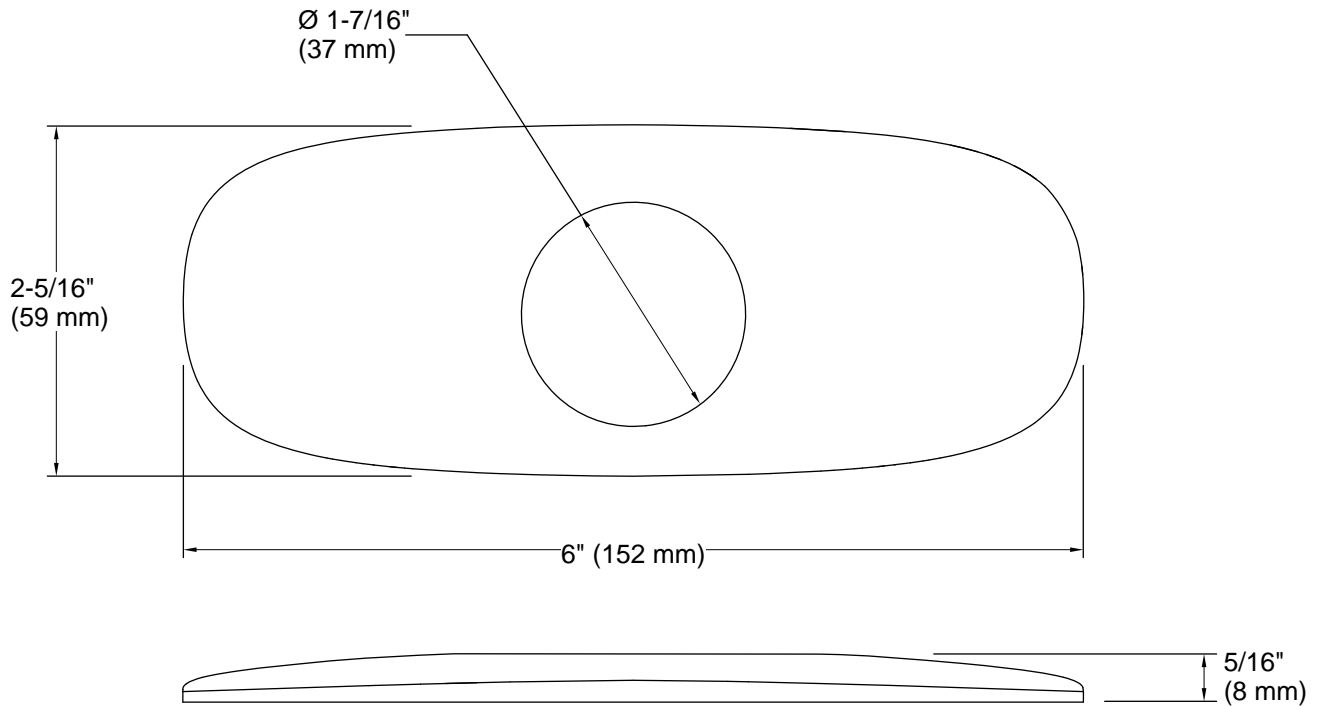

Technical Information

All product dimensions are nominal.

Spout:

Handshower:

Rated maximum flow: 0 gal/min (0 l/min)

Notes

Install this product according to the installation guide.