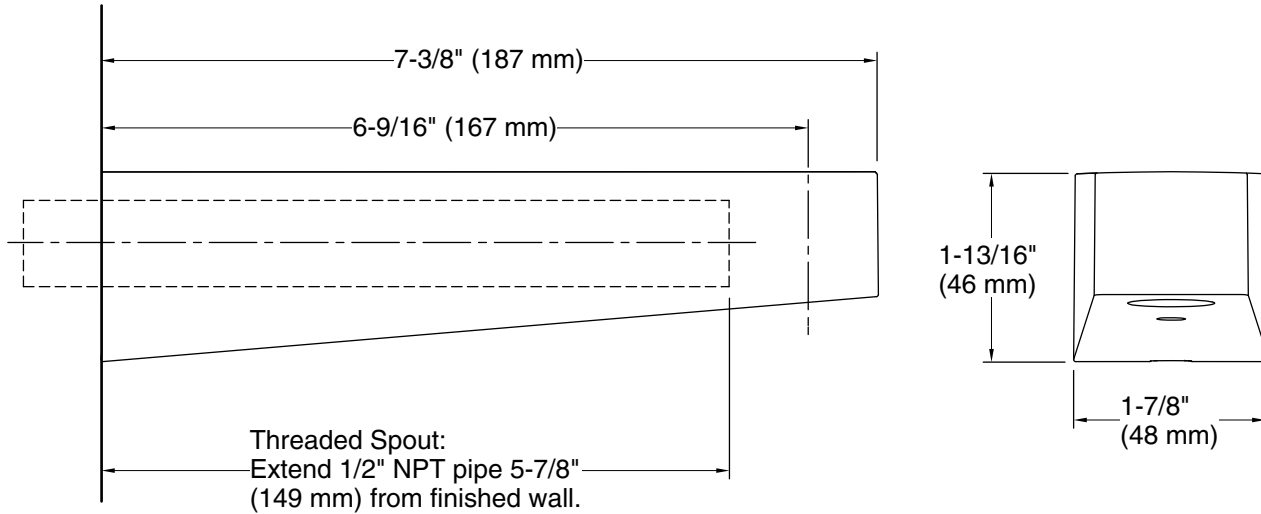

Features

- Metal construction
- Nondiverter spout with 1/2" NPT or slip-fit connection
- Complements Honesty faucets and accessories

Recommended Products/Accessories

- K-23723 Faucet cleaner
- K-26633 18" towel bar
- K-26634 24" towel bar
- K-26635 12" towel bar
- K-26636 Robe hook
- K-26637 Towel arm
- K-26638 Pivoting toilet paper holder

Color	Code	Description
	CP	Polished Chrome
	BN	Vibrant® Brushed Nickel
	BL	Matte Black
	2MB	Vibrant® Brushed Moderne Brass

Technical Information

All product dimensions are nominal.

Drain included: No

Spout:

Spout reach: 6-9/16" (167 mm)

Handshower:

Rated maximum flow: 0 gal/min (0 l/min)

Notes

Install this product according to the installation guide.

For slip fit-spout, 5/8" OD tube must extend 5-9/16" (141 mm) beyond finished wall.