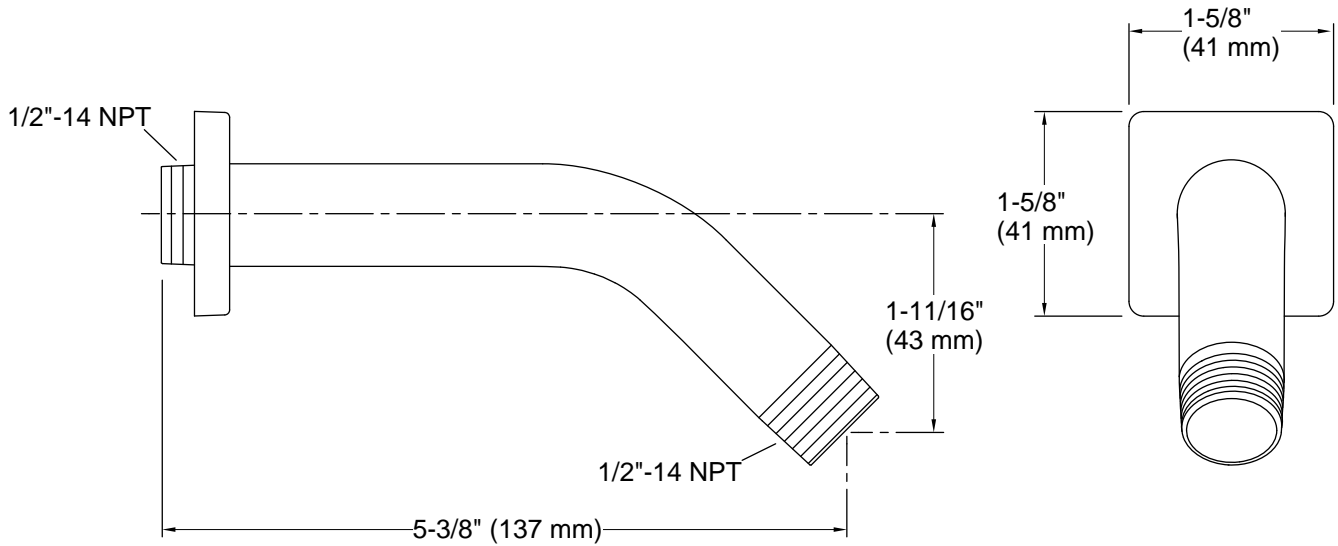

Features

- 1/2" NPT connection
- Coordinates with other products in the Honesty collection
- 5-3/4" x 5-1/3" x 2-11/16"

Material

- Brass

Recommended Products/Accessories

K-23723 Faucet cleaner

Codes/Standards

Technical Information

All product dimensions are nominal.

Spout:

Handshower:

Rated maximum flow: 0 gal/min (0 l/min)

Notes

Install this product according to the installation guide.