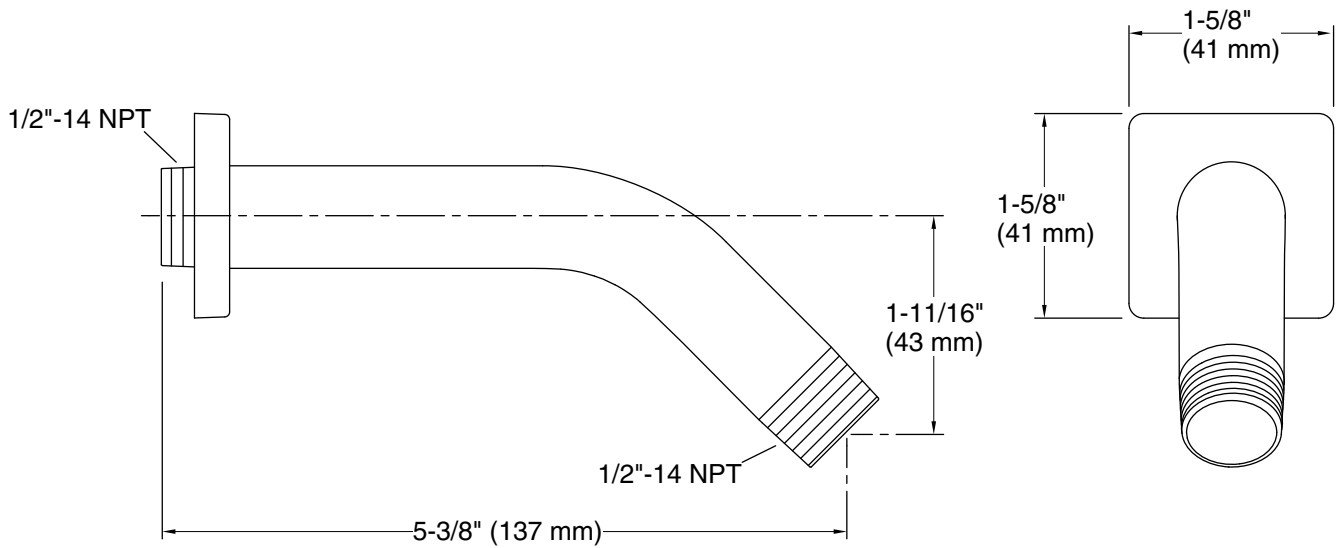

### Features

- 1/2" NPT connection
- Coordinates with other products in the Honesty collection
- 5-3/4" x 5-1/3" x 2-11/16"

### Technical Information

All product dimensions are nominal.