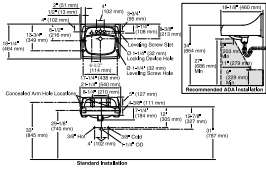

Features

- Made from premium materials that withstand high-volume usage
- 21-1/4" (540 mm) x 18-1/8" (460 mm)
- Faucet sold separately
- Includes wall hanger
- Includes soap dispenser drilling on left
- ADA-compliant when installed with K-13885 offset drain

Color tiles intended for reference only.

Color	Code	Description
-------	------	-------------

	0	White
---	---	-------

Technical Information

All product dimensions are nominal.

Basin configuration:	Single Bowl
Center(s):	4" (102 mm)
Bowl area (Only):	Length: 16" (406 mm) Width: 10" (254 mm) Water depth: 3-1/8" (79 mm)
Number of deck holes:	4
Faucet hole(s):	1-1/4" (32 mm)
Soap/Lotion hole:	1-1/4" (32 mm)
Drain hole:	1-3/4" (44 mm)