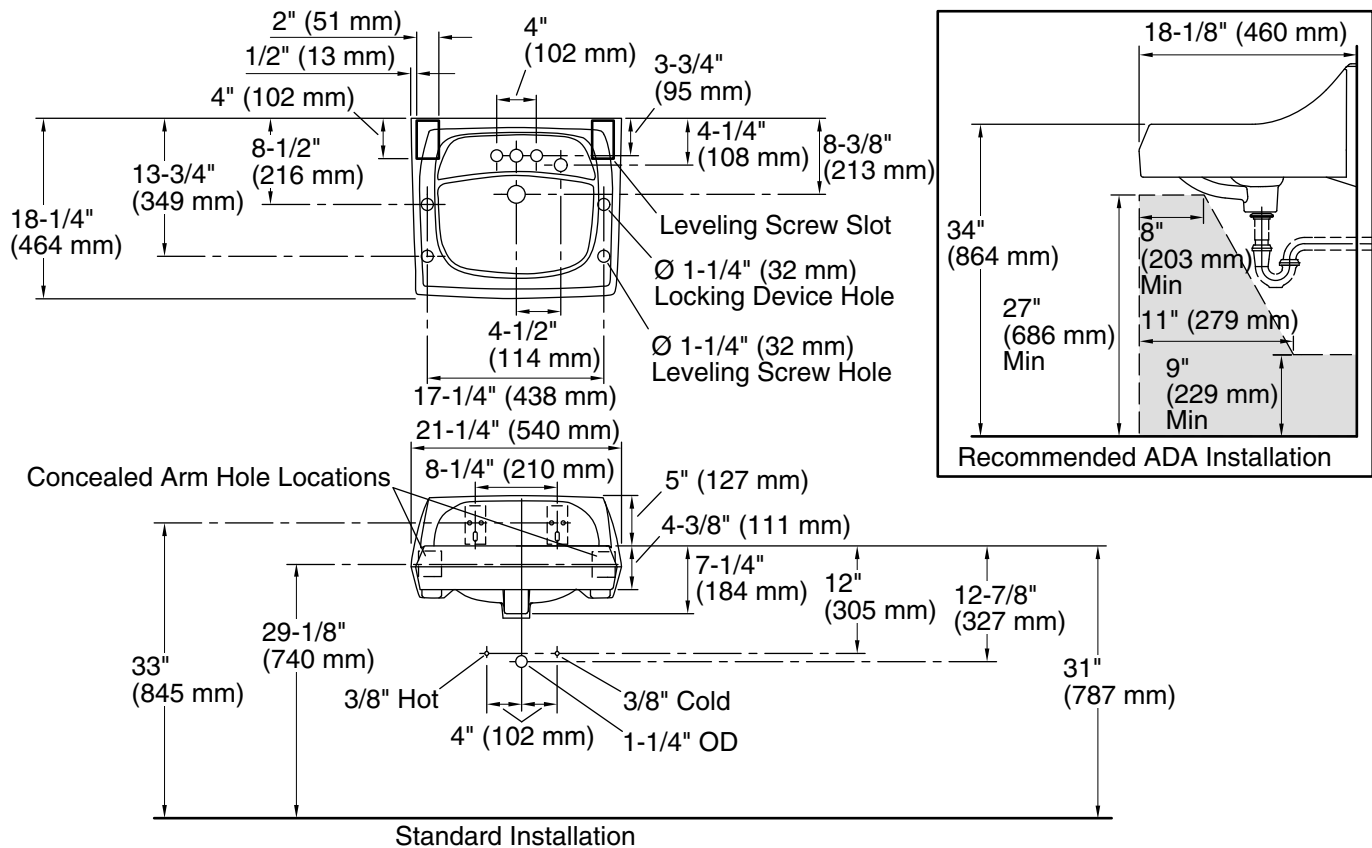

Features

- Made from premium materials that withstand high-volume usage
- 21-1/4" (540 mm) x 18-1/8" (460 mm)
- Faucet sold separately
- Includes wall hanger
- Includes soap dispenser drilling on right
- ADA-compliant when installed with K-13885 offset drain

Available Colors/Finishes

Color tiles intended for reference only.

Color	Code	Description
-------	------	-------------

	0	White
---	---	-------

Technical Information

All product dimensions are nominal.

Basin configuration:	Single Bowl
Center(s):	4" (102 mm)
Bowl area (Only):	Length: 16" (406 mm) Width: 10" (254 mm) Water depth: 3-1/8" (79 mm)
With overflow:	Yes
Number of deck holes:	4
Faucet hole(s):	1-1/4" (32 mm)
Drain hole:	1-3/4" (44 mm)