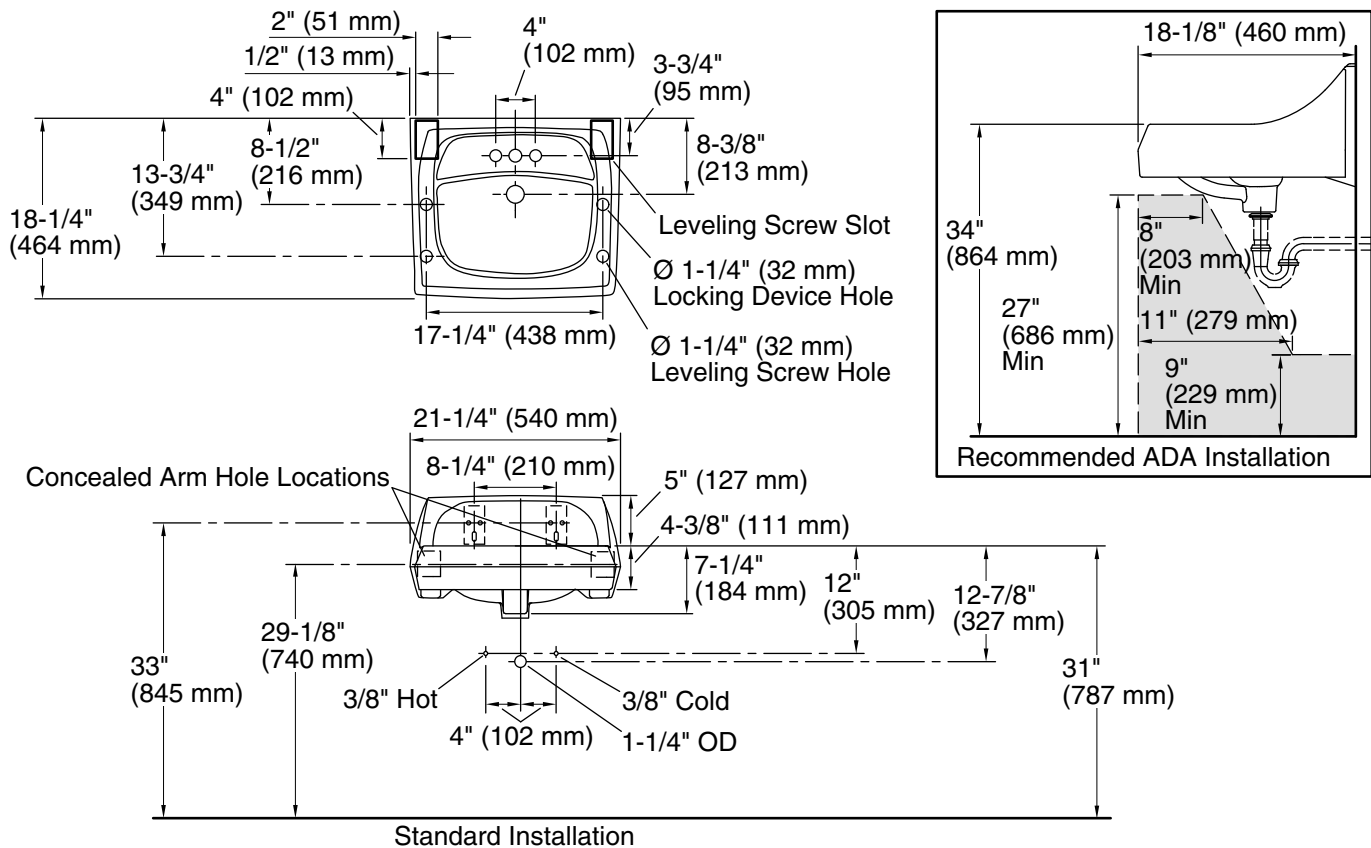

Features

- Made from premium materials that withstand high-volume usage
- 21-1/4" (540 mm) x 18-1/8" (460 mm)
- Faucet sold separately
- Includes wall hanger

Material

- Vitreous china

Installation

- Wall-mount
- Drilled for concealed arm carrier installation

See website for detailed warranty information.

Available Colors/Finishes

Color tiles intended for reference only.

Color	Code	Description
	0	White
	96	Biscuit
	7	Black Black™

Technical Information

All product dimensions are nominal.

Basin configuration: Single Bowl

Center(s): 4

Bowl area (Only): Length: 16" (406 mm)

Width: 10" (254 mm)

Water depth: 3-1/8" (79 mm)

With overflow: Yes

Number of deck holes: 3

Faucet hole spacing: 4" (102 mm)

Soap/Lotion hole: 1-1/4" (32 mm)

Drain hole: 1-3/4" (44 mm)

Notes

Install this product according to the installation instructions.

ADA, CSA B651 compliant when installed to the specific requirements of these regulations.