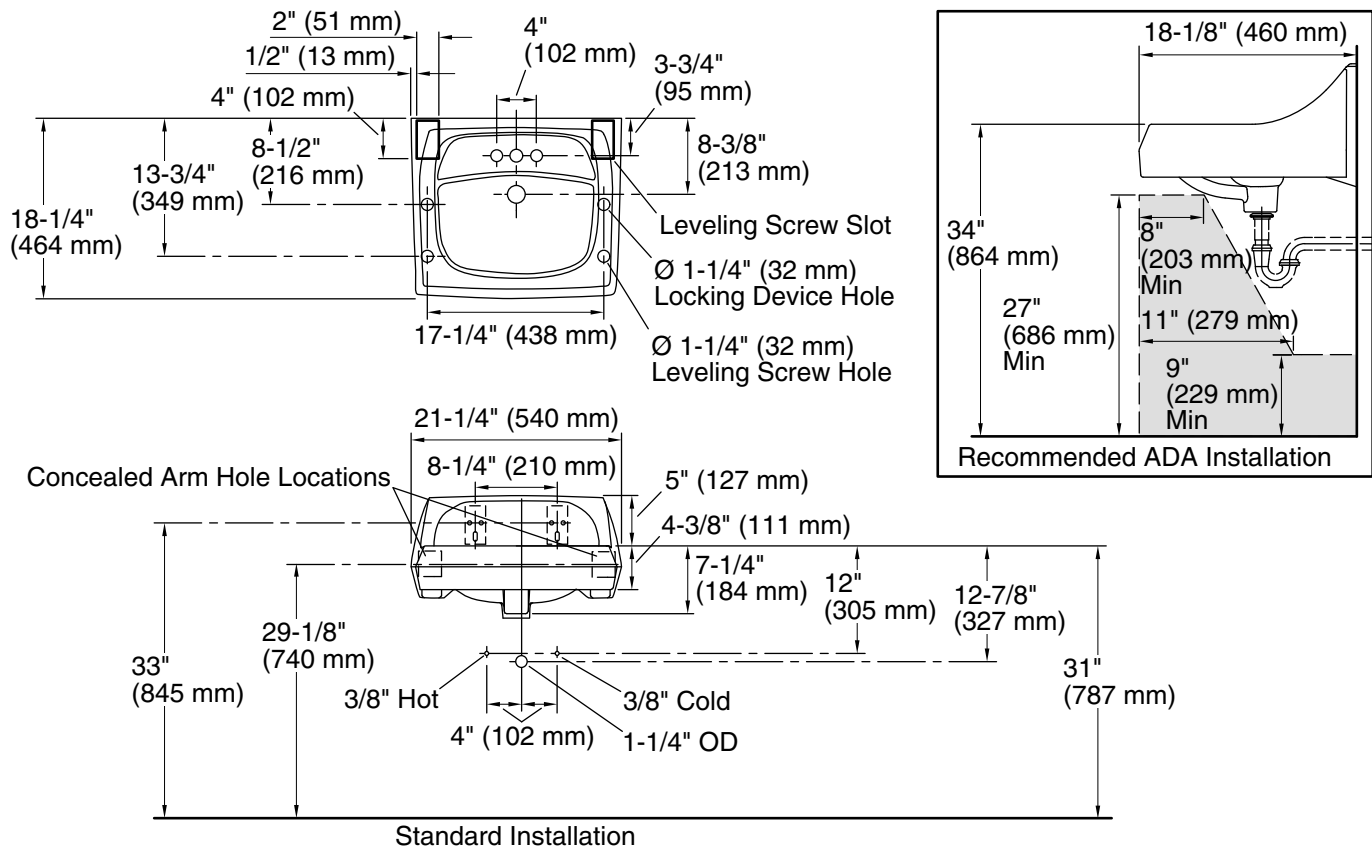

## Features

- Made from premium materials that withstand high-volume usage
- 21-1/4" (540 mm) x 18-1/8" (460 mm)
- Faucet sold separately
- Includes wall hanger

### Technical Information

All product dimensions are nominal.

Basin configuration:	Single Bowl
Center(s):	4" (102 mm)
Bowl area (Only):	Length: 16" (406 mm) Width: 10" (254 mm) Water depth: 3-1/8" (79 mm)
With overflow:	Yes
Number of deck holes:	3
Soap/Lotion hole:	1-1/4" (32 mm)
Drain hole:	1-3/4" (44 mm)