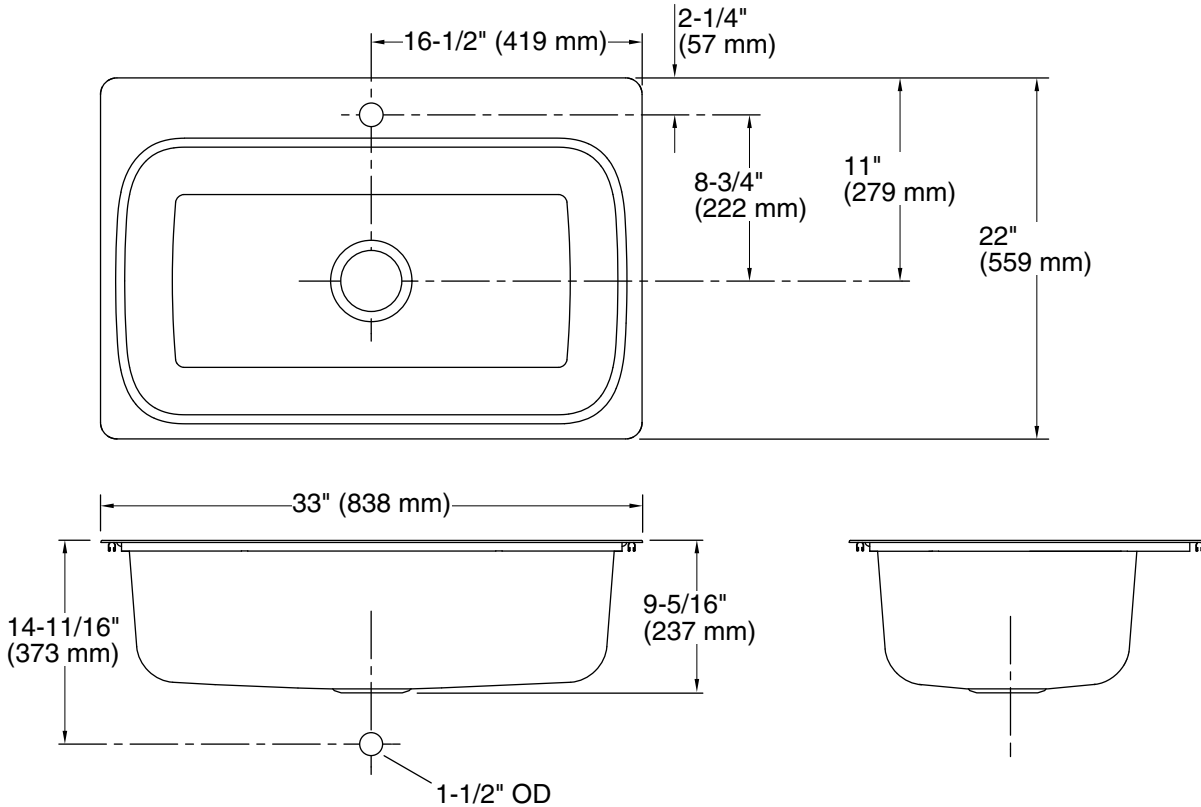

Verse™
33" top-mount single-bowl kitchen sink
K-20060-1

Features

- 36" minimum base cabinet width
- Single bowl
- 9" (229 mm) depth provides generous workspace
- Single faucet hole
- Includes installation hardware

Technical Information

All product dimensions are nominal.

Basin configuration: Single Bowl
 Min. base cabinet width: 36" (914 mm)

Bowl area (Only): Length: 29-7/16" (748 mm)
 Width: 15-11/16" (399 mm)
 Bowl depth: 9" (229 mm)
 Water depth: 9" (229 mm)

Number of deck holes: 1

Faucet hole(s): 1-7/16" (37 mm)

Drain hole: 3-3/4" (94 mm)

Notes

Install this product according to the installation instructions.