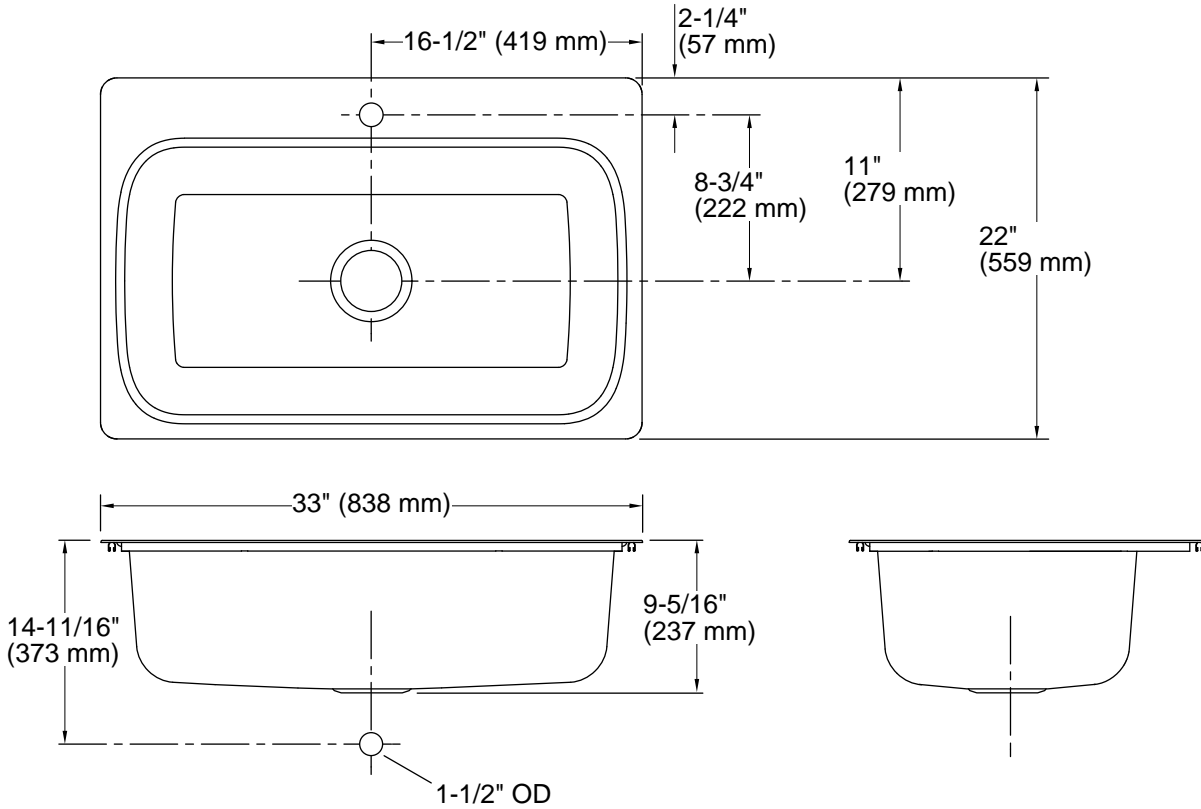

Verse™
33" top-mount single-bowl kitchen sink
K-20060-1

Features

- 36" minimum base cabinet width
- Single bowl
- 9" (229 mm) depth provides generous workspace
- Single faucet hole
- Includes installation hardware

Technical Information

All product dimensions are nominal.

Basin configuration: Single Bowl
 Min. base cabinet width: 36" (914 mm)

Bowl area (Only): Length: 29-7/16" (748 mm)
 Width: 15-11/16" (399 mm)
 Bowl depth: 9" (229 mm)
 Water depth: 9" (229 mm)

Number of deck holes: 1

Faucet hole(s): 1-7/16" (37 mm)

Drain hole: 3-3/4" (94 mm)

Notes

Install this product according to the installation instructions.