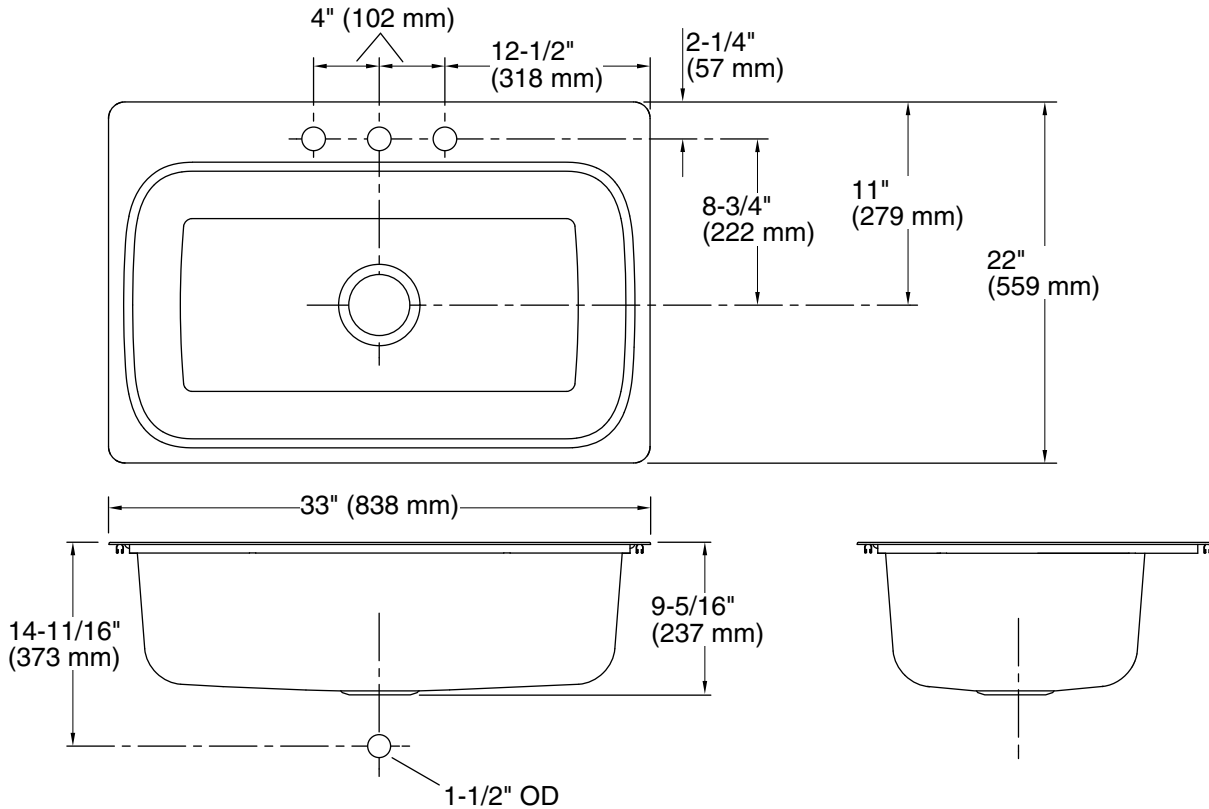

Verse™
33" top-mount single-bowl kitchen sink
K-20060-3

Features

- 36" minimum base cabinet width
- Single bowl
- 9" (229 mm) depth provides generous workspace
- Three faucet holes
- Includes installation hardware

Technical Information

All product dimensions are nominal.

Basin configuration: Single Bowl

Center(s): 4

Min. base cabinet width: 36" (914 mm)

Bowl area (Only): Length: 29-7/16" (748 mm)
 Width: 15-11/16" (399 mm)
 Bowl depth: 9" (229 mm)
 Water depth: 9" (229 mm)

Number of deck holes: 3

Faucet hole spacing: 4" (102 mm)

Faucet hole(s): 1-7/16" (37 mm)

Drain hole: 3-3/4" (94 mm)

Notes

Install this product according to the installation instructions.