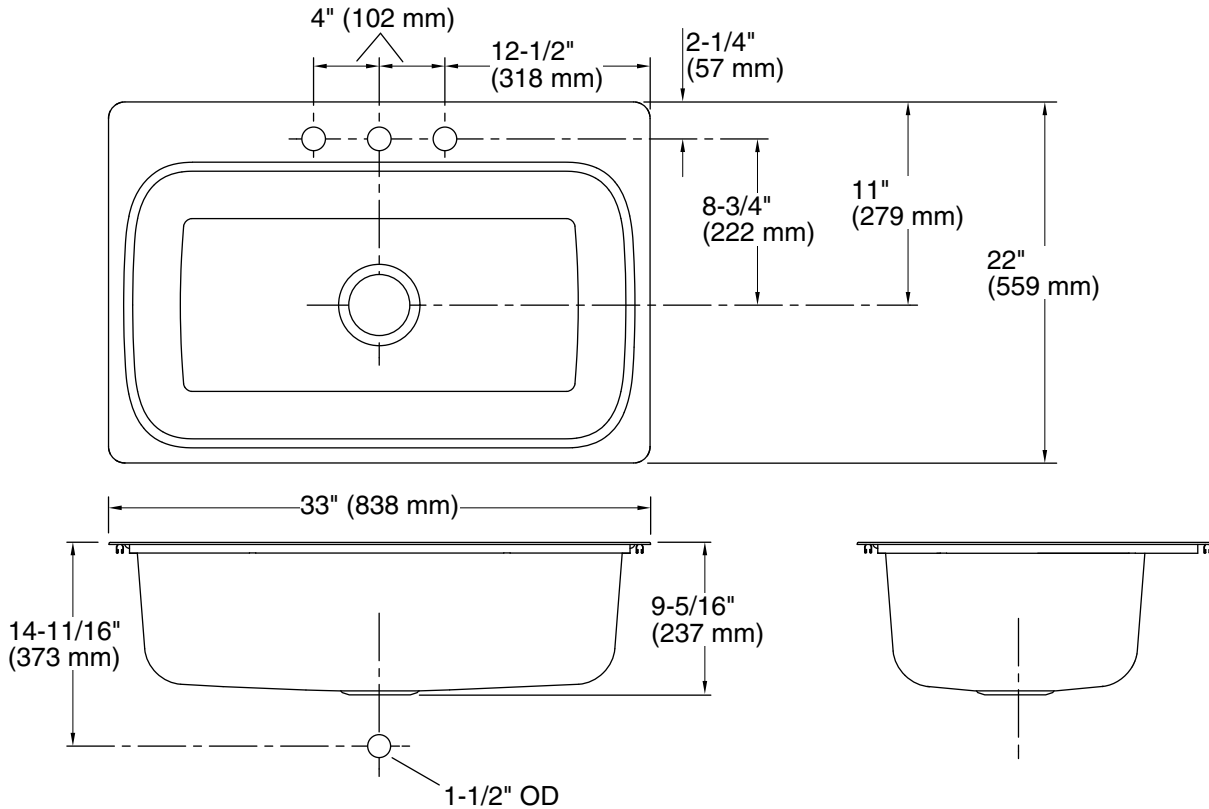

Verse™
33" top-mount single-bowl kitchen sink
K-20060-3

Features

- 36" minimum base cabinet width
- Single bowl
- 9" (229 mm) depth provides generous workspace
- Three faucet holes
- Includes installation hardware

Technical Information

All product dimensions are nominal.

Basin configuration: Single Bowl
 Min. base cabinet width: 36" (914 mm)

Bowl area (Only): Length: 29-7/16" (748 mm)
 Width: 15-11/16" (399 mm)
 Bowl depth: 9" (229 mm)
 Water depth: 9" (229 mm)

Number of deck holes: 3

Faucet hole(s): 1-7/16" (37 mm)

Drain hole: 3-3/4" (94 mm)

Notes

Install this product according to the installation instructions.