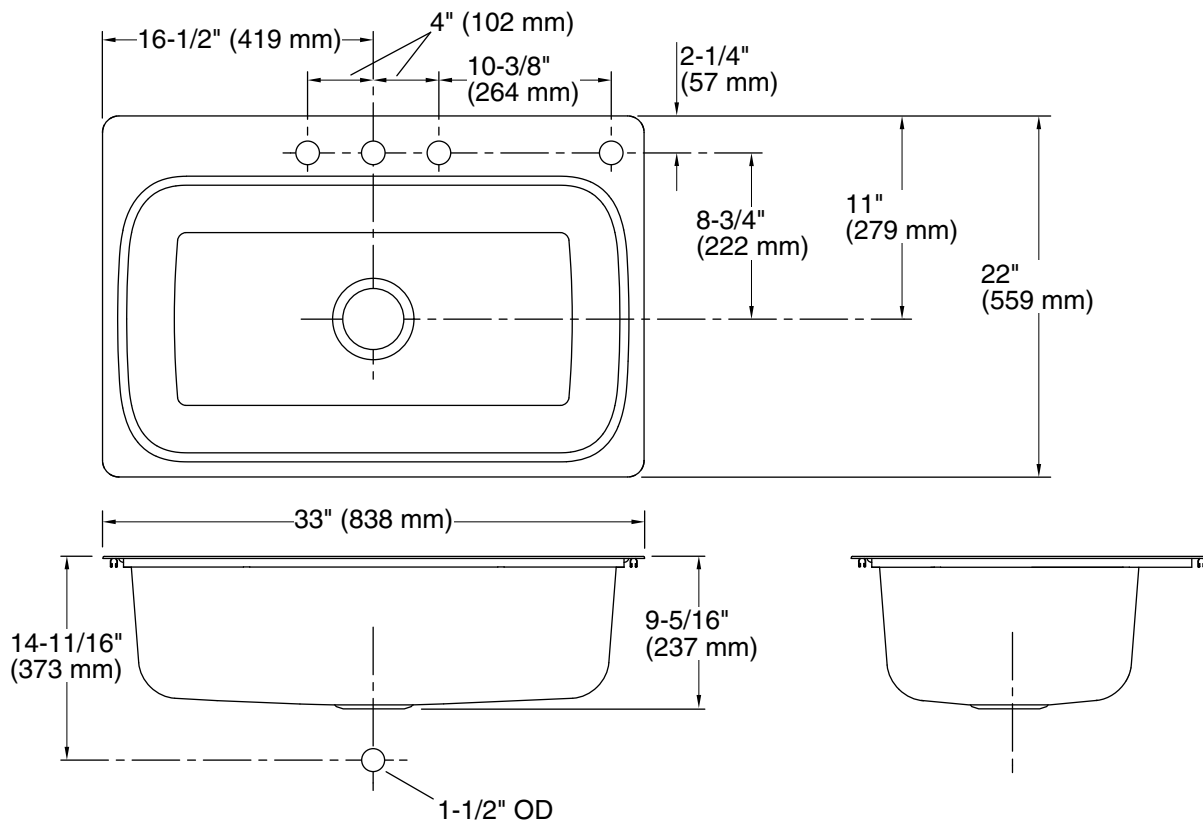

Verse™
33" top-mount single-bowl kitchen sink
K-20060-4

Features

- 36" minimum base cabinet width
- Single bowl
- 9" (229 mm) depth provides generous workspace
- Includes installation hardware
- Three faucet holes and one accessory hole to the right

Technical Information

All product dimensions are nominal.

Basin configuration: Single Bowl

Center(s): 4

Min. base cabinet width: 36" (914 mm)

Bowl area (Only): Length: 29-7/16" (748 mm)
 Width: 15-11/16" (399 mm)
 Bowl depth: 9" (229 mm)
 Water depth: 9" (229 mm)

Number of deck holes: 4

Faucet hole spacing: 4" (102 mm)

Faucet hole(s): 1-7/16" (37 mm)

Soap/Lotion hole: 1-7/16" (37 mm)

Drain hole: 3-3/4" (94 mm)

Notes

Install this product according to the installation instructions.