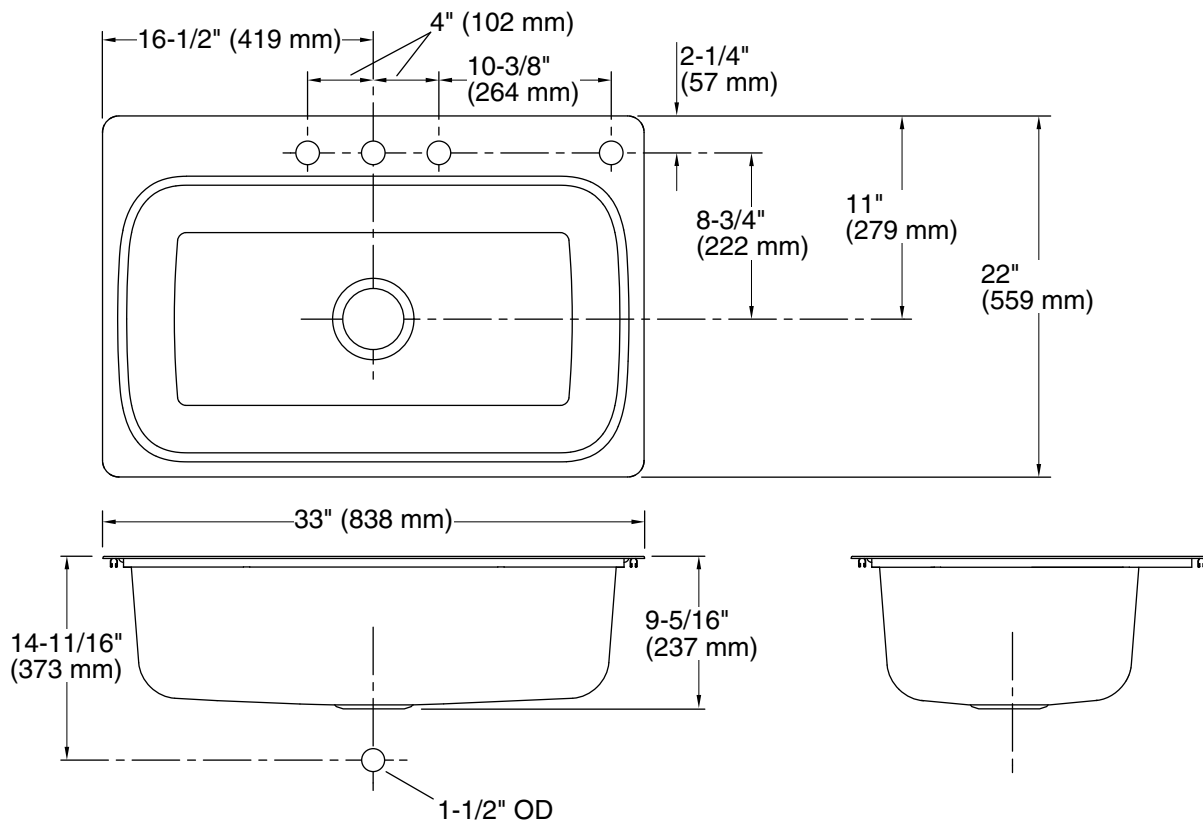

**Verse™**  
33" top-mount single-bowl kitchen sink  
**K-20060-4**

**Features**

- 36" minimum base cabinet width
- Single bowl
- 9" (229 mm) depth provides generous workspace
- Includes installation hardware
- Three faucet holes and one accessory hole to the right

## Technical Information

All product dimensions are nominal.

Basin configuration: Single Bowl  
 Min. base cabinet width: 36" (914 mm)

Bowl area (Only): Length: 29-7/16" (748 mm)  
 Width: 15-11/16" (399 mm)  
 Bowl depth: 9" (229 mm)  
 Water depth: 9" (229 mm)

Number of deck holes: 4

Faucet hole(s): 1-7/16" (37 mm)

Soap/Lotion hole: 1-7/16" (37 mm)

Drain hole: 3-3/4" (94 mm)